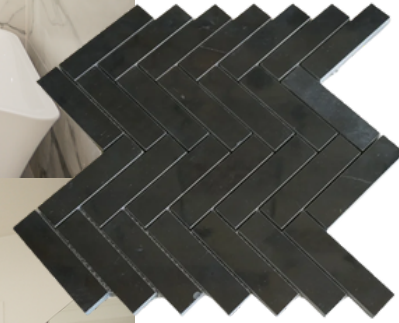

# LANGSTON GROVE

SELECTION PACKAGE

ENGINEERED HARDWOOD FLOORS  
THROUGHOUT THE HOUSE.

TWO ISLAND  
PENDANTS

BLACK ISLAND  
CABINETS

WHITE CABINETS  
UPPER CABINETS

INSPIRATION

BACKSPLASH COUNTERTOP  
AND ISLAND WATERFALL:  
CALACATTA QUARTZ

VANITY LIGHT

INTERIOR WALL

ACCENT FLOOR  
TILE OPTION

MASTER BATHROOM

VANITY LIGHTS

CABINETS

SHOWER  
ACCENT WALL

FLOOR AND TUB  
SURROUNDING