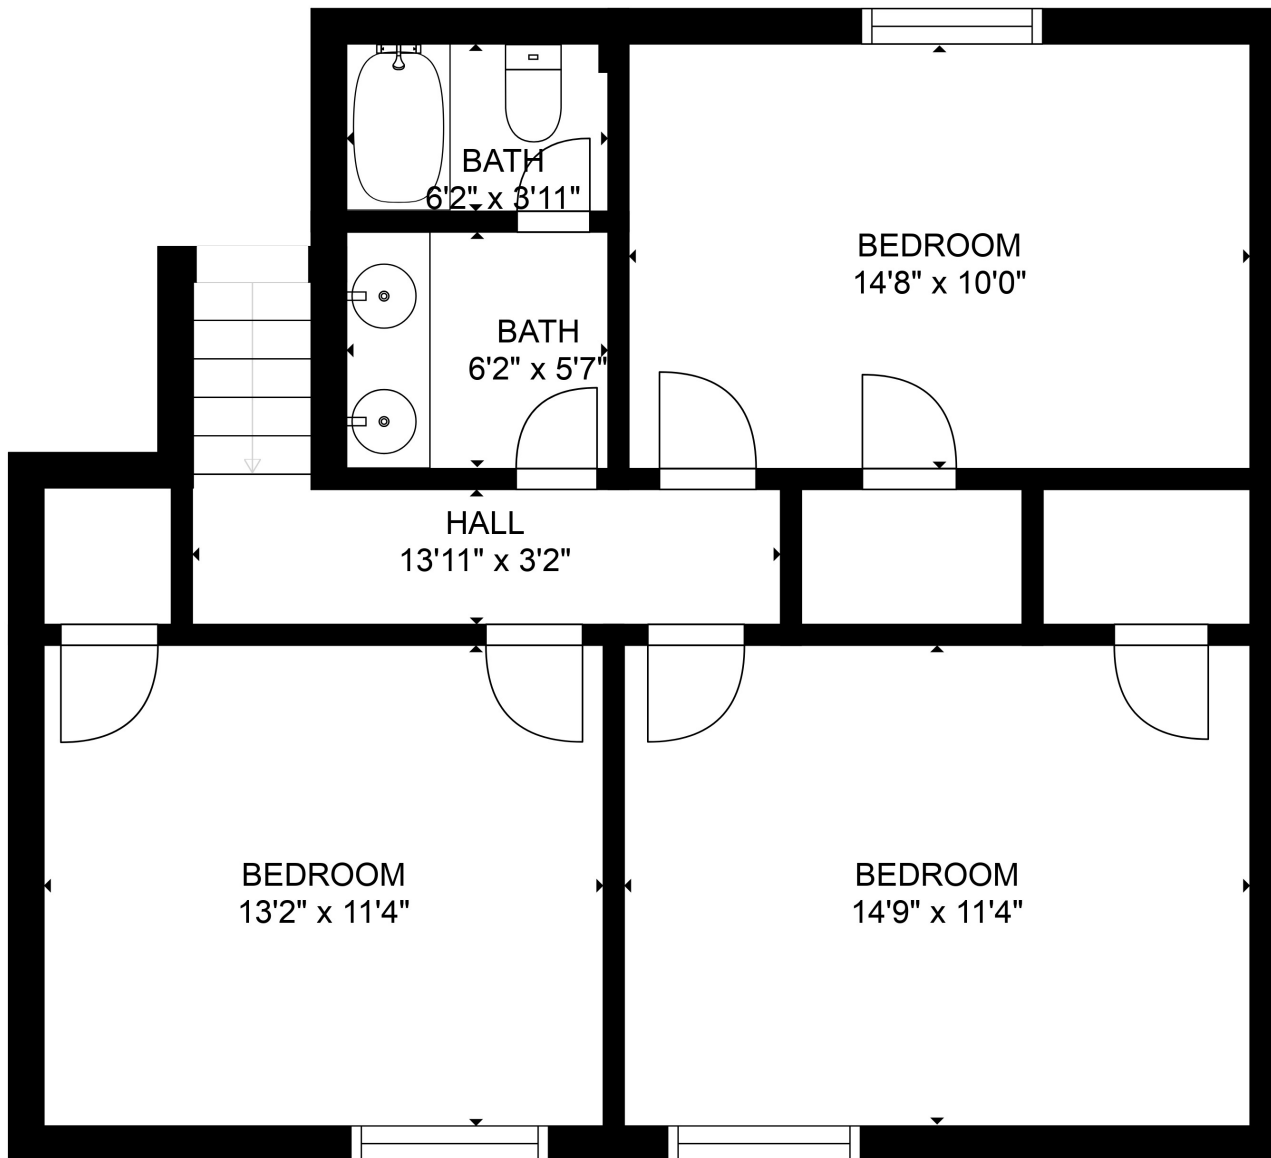

FLOOR 1

FLOOR 2

Estimated areas

GLA FLOOR 1: 1615 sq. ft, excluded 0 sq. ft  
 GLA FLOOR 2: 763 sq. ft, excluded 0 sq. ft  
 Total GLA 2378 sq. ft, total scanned area 2378 sq. ft

SIZES AND DIMENSIONS ARE APPROXIMATE, ACTUAL MAY VARY.

Estimated areas

GLA FLOOR 1: 1615 sq. ft, excluded 0 sq. ft  
GLA FLOOR 2: 763 sq. ft, excluded 0 sq. ft  
Total GLA 2378 sq. ft, total scanned area 2378 sq. ft

SIZES AND DIMENSIONS ARE APPROXIMATE, ACTUAL MAY VARY.

### Estimated areas

GLA FLOOR 1: 1615 sq. ft, excluded 0 sq. ft  
 GLA FLOOR 2: 763 sq. ft, excluded 0 sq. ft  
 Total GLA 2378 sq. ft, total scanned area 2378 sq. ft

SIZES AND DIMENSIONS ARE APPROXIMATE, ACTUAL MAY VARY.