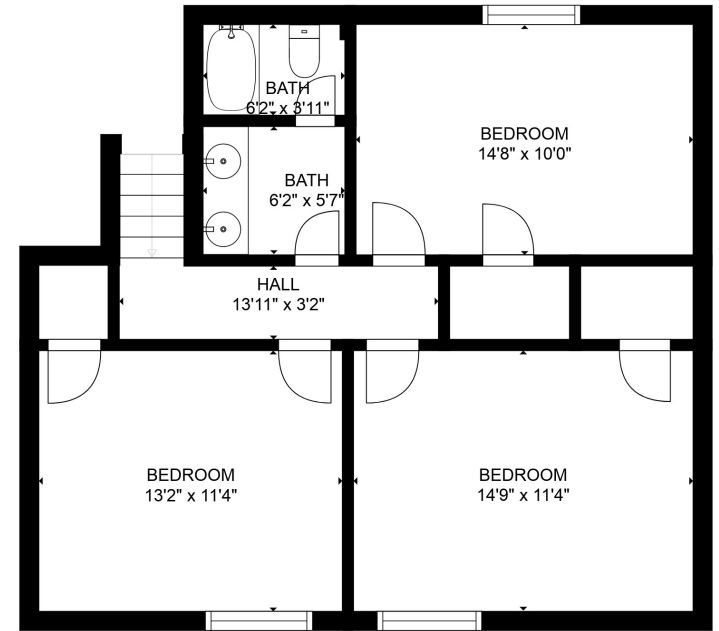

FLOOR 1

FLOOR 2

Estimated areas

GLA FLOOR 1: 1615 sq. ft, excluded 0 sq. ft  
 GLA FLOOR 2: 763 sq. ft, excluded 0 sq. ft  
 Total GLA 2378 sq. ft, total scanned area 2378 sq. ft

SIZES AND DIMENSIONS ARE APPROXIMATE, ACTUAL MAY VARY.

Estimated areas

GLA FLOOR 1: 1615 sq. ft, excluded 0 sq. ft  
GLA FLOOR 2: 763 sq. ft, excluded 0 sq. ft  
Total GLA 2378 sq. ft, total scanned area 2378 sq. ft

SIZES AND DIMENSIONS ARE APPROXIMATE, ACTUAL MAY VARY.

### Estimated areas

GLA FLOOR 1: 1615 sq. ft, excluded 0 sq. ft  
 GLA FLOOR 2: 763 sq. ft, excluded 0 sq. ft  
 Total GLA 2378 sq. ft, total scanned area 2378 sq. ft

SIZES AND DIMENSIONS ARE APPROXIMATE, ACTUAL MAY VARY.