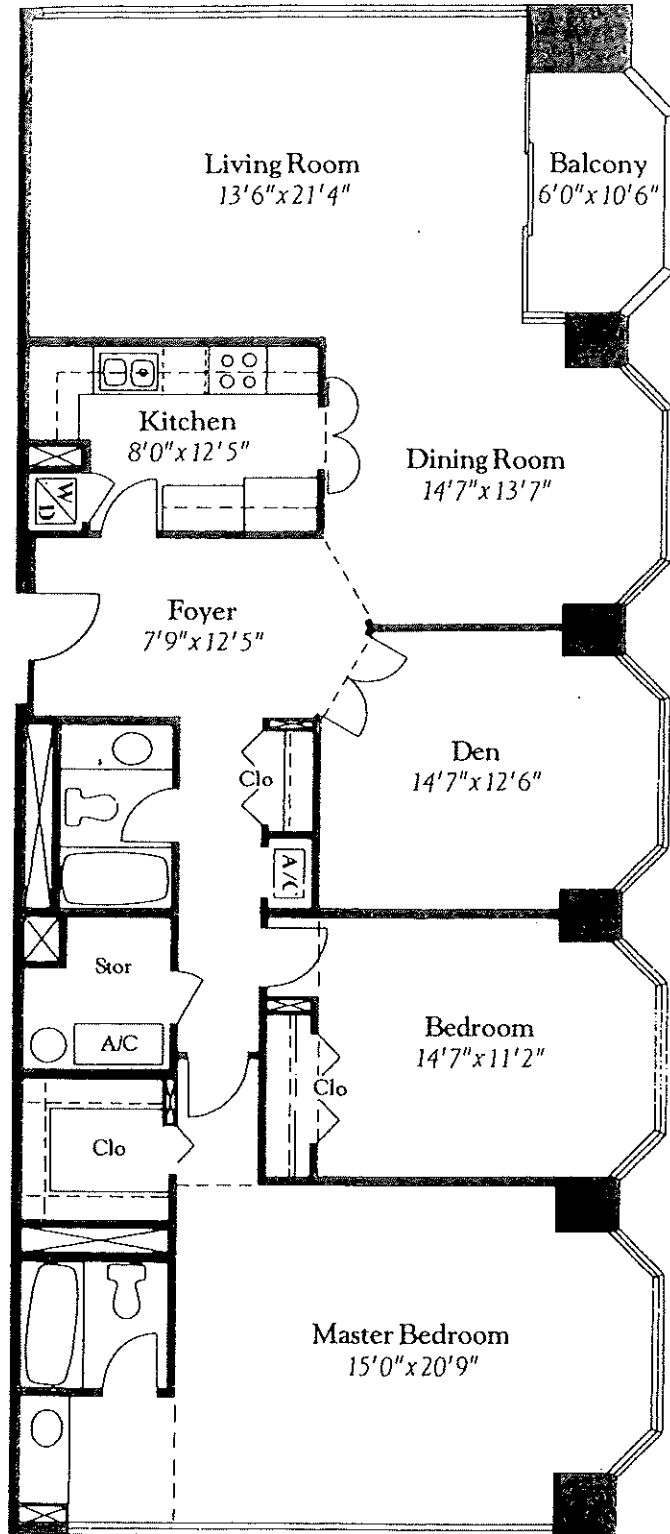

THE BIRCHWOOD

06 - Levels 2-38

All dimensions are approximate.

2 Bedroom/Den-2 Bath
1709 sq. ft. including balcony

The Spires

A Residential High-rise Condominium

2001 Holcombe Blvd.
Houston, Texas 77030
713/799-2500