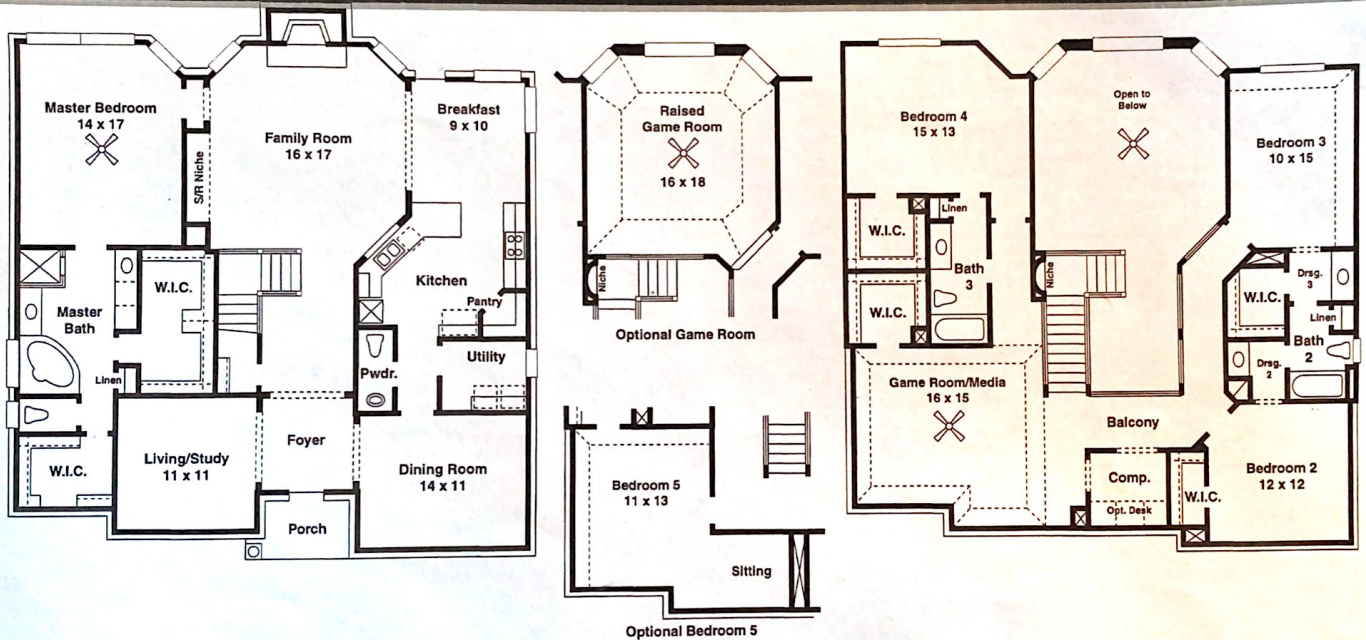

# THE CHAMBERLAIN

- Dramatic two story family room
- Formal living room has an option for a private study
- Breakfast nook opens to family room and gourmet kitchen
- Luxurious master bath includes his and hers vanities, walk-in closets, and large oval tub
- Optional raised game room
- Optional upstairs includes sitting area off bedroom 5

4 bedroom / 3 1/2 bath / formal dining room / formal living room or private study / family room / breakfast room / game room / detached garage

www.newmarkhomes.com  
1-800-840-2700

Floor plan shown is artist concept. Continuing a policy for constant improvement, builder reserves the right to make changes in the plans and specifications, and to substitute material of similar quality without notice or prior obligation. Room dimensions indicate approximate area measurements.