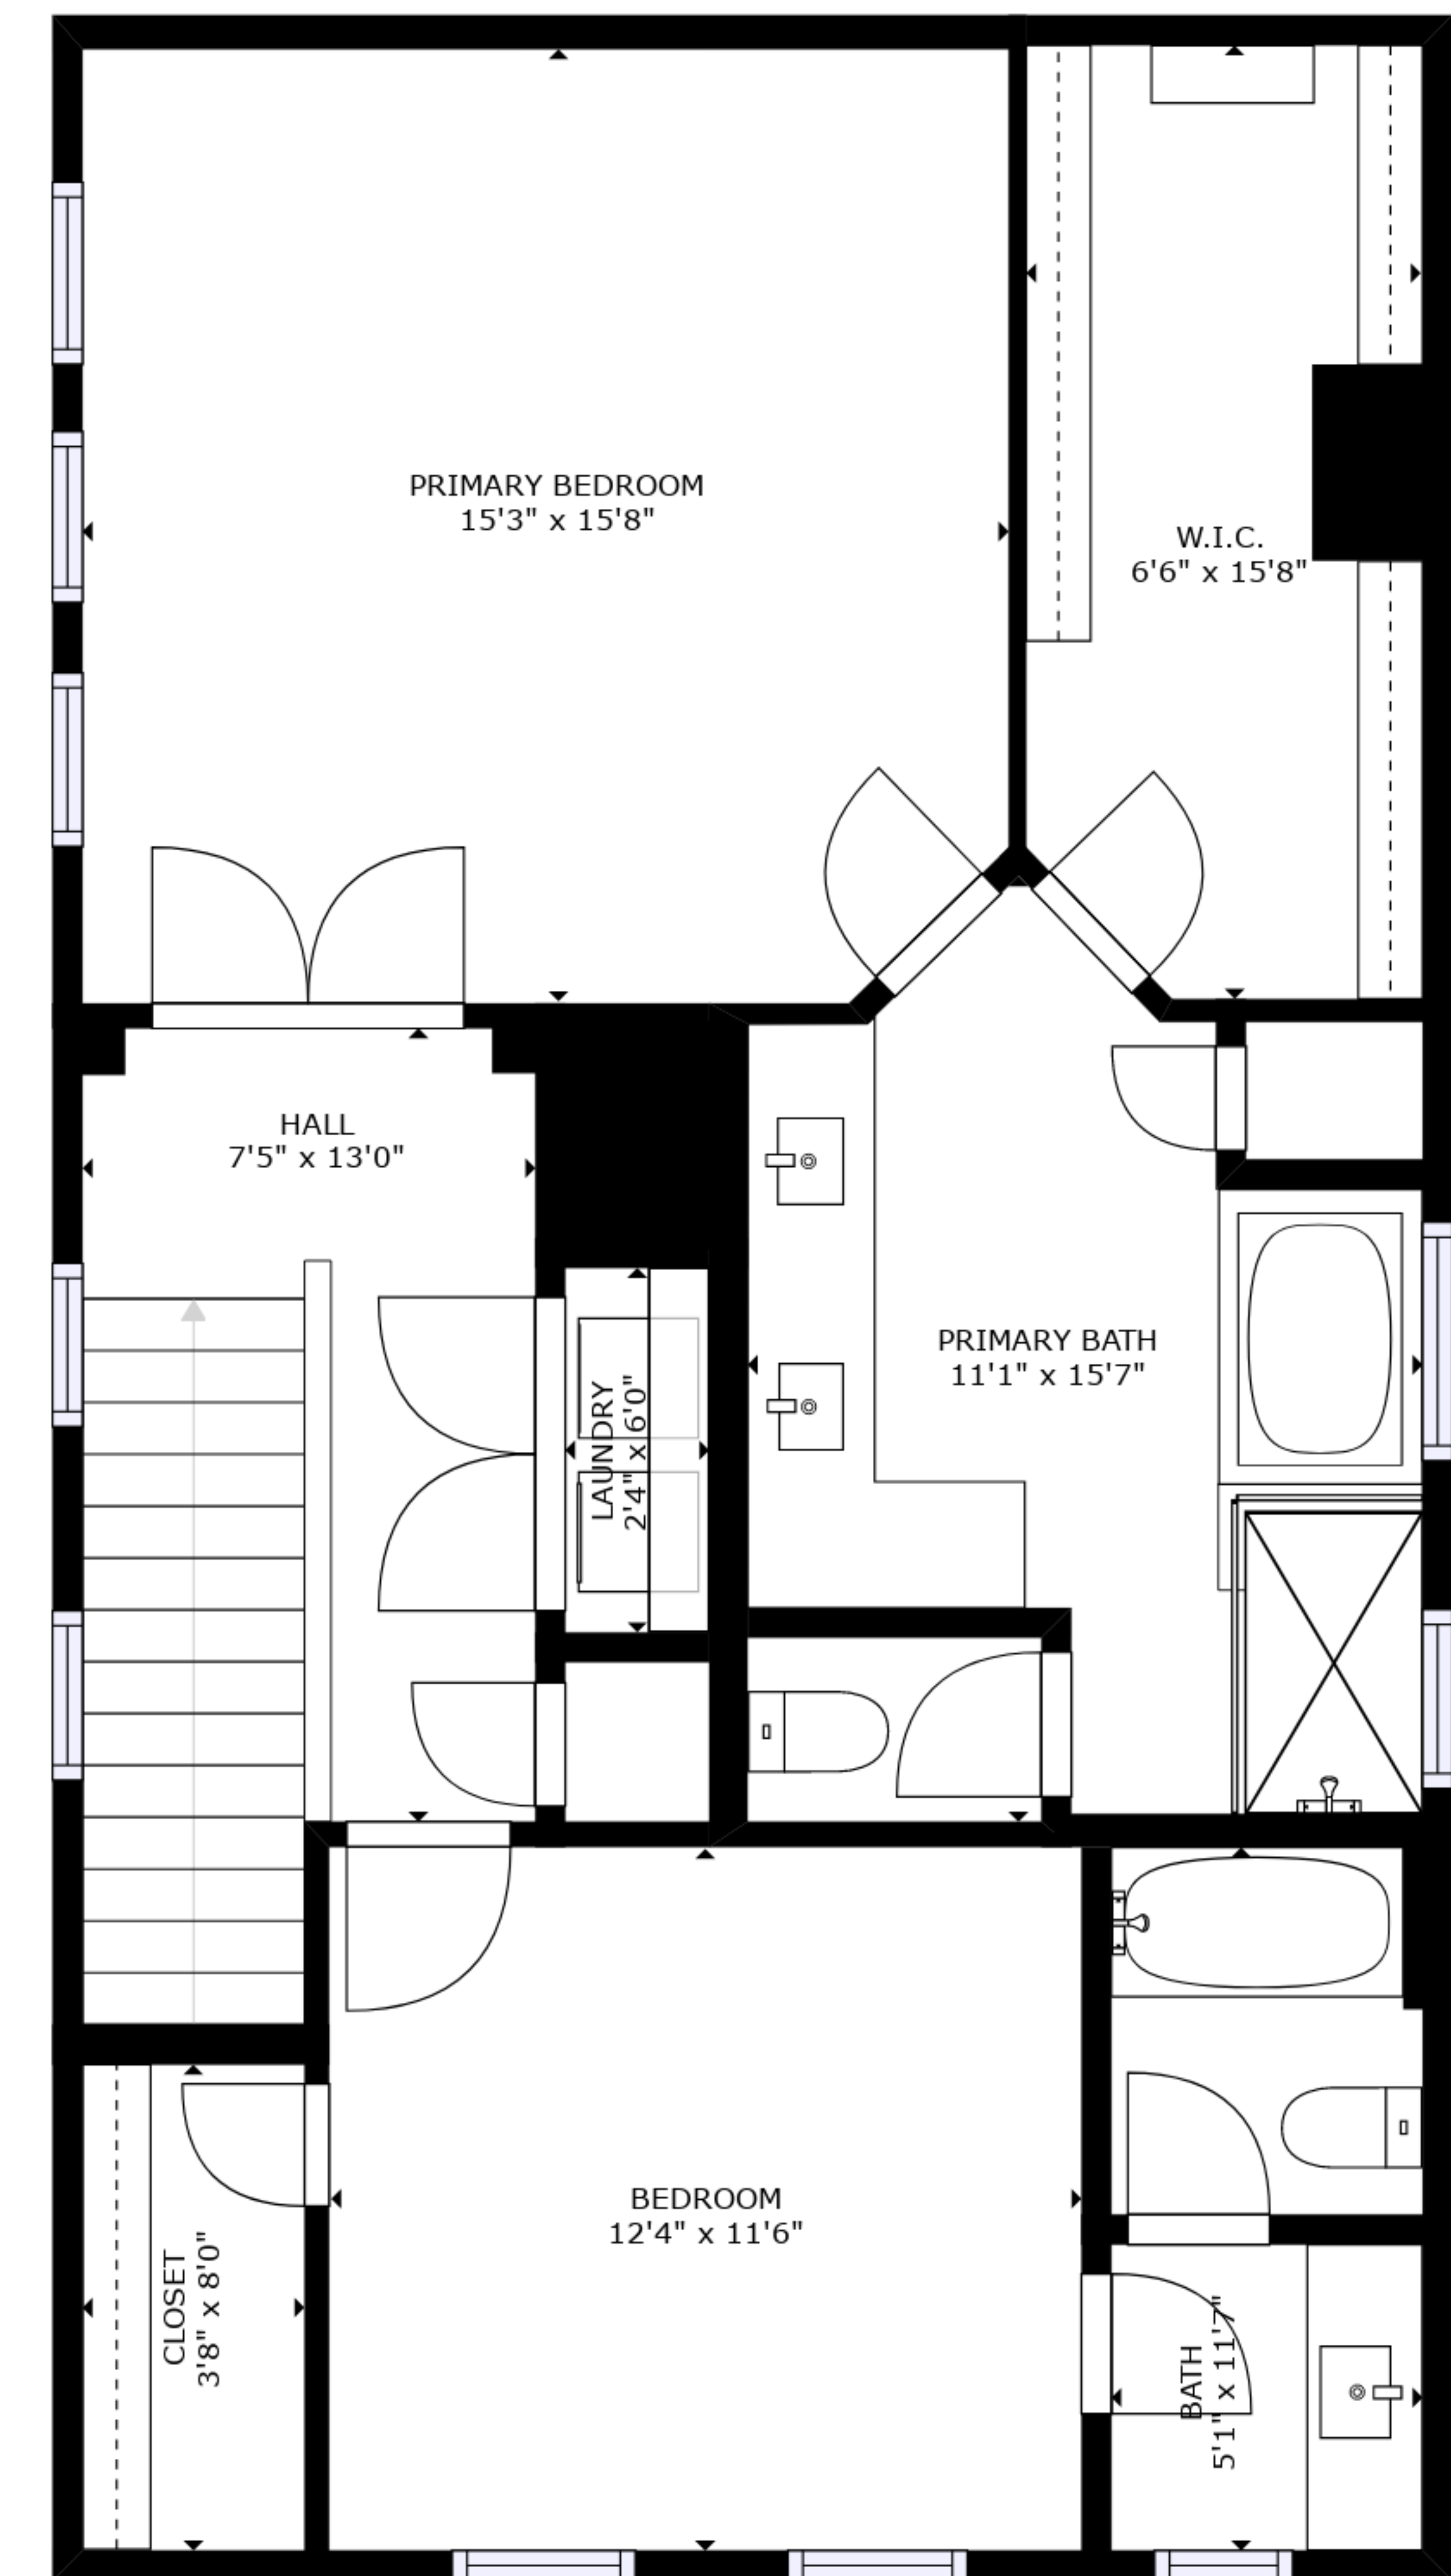

FLOOR 1

FLOOR 2

FLOOR 3

GROSS INTERNAL AREA
 FLOOR 1: 313 sq. ft, FLOOR 2: 813 sq. ft
 FLOOR 3: 906 sq. ft
 TOTAL: 2032 sq. ft

SIZES AND DIMENSIONS ARE APPROXIMATE, ACTUAL MAY VARY.