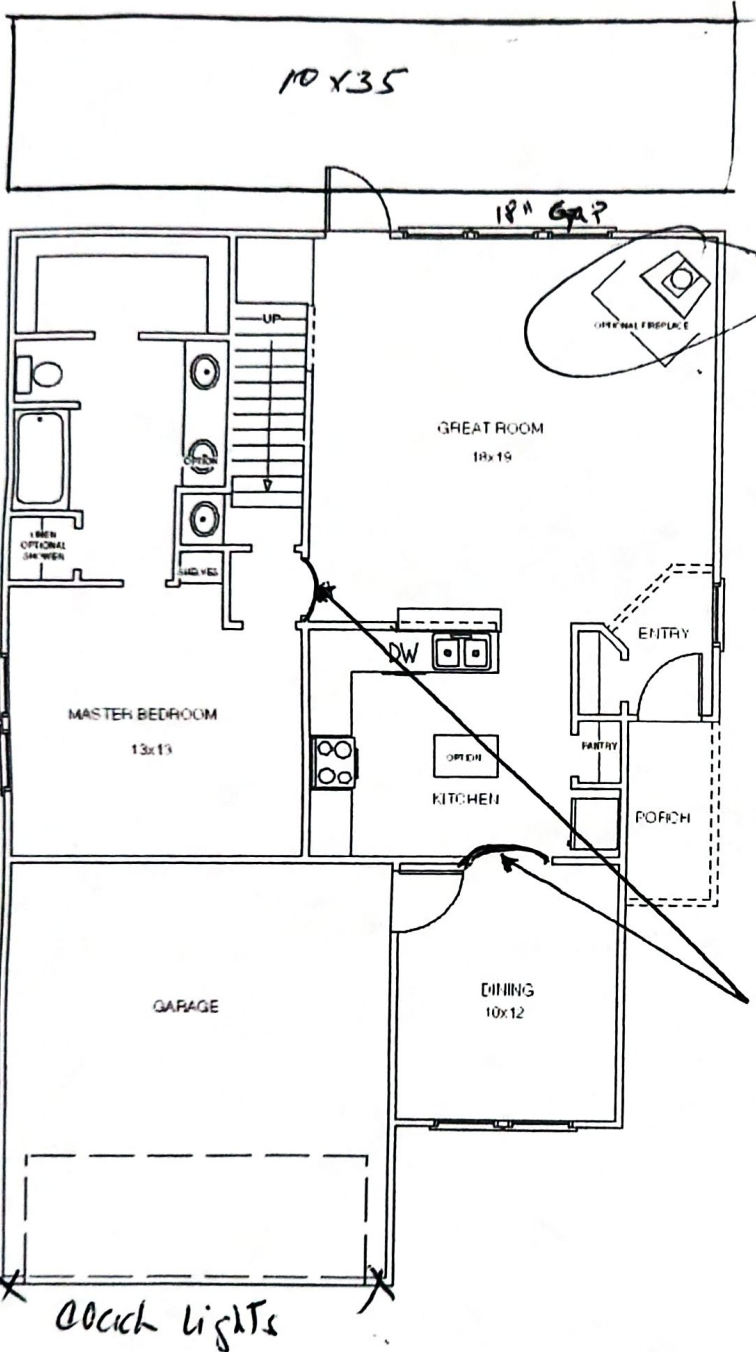

15611 Sheldon Ridge Way

Arches

LIVING AREA
1167 sq ft

PRIDE BUILDERS

PLAN 167 2284 SQ FT

Sig. EHP 12/6/13