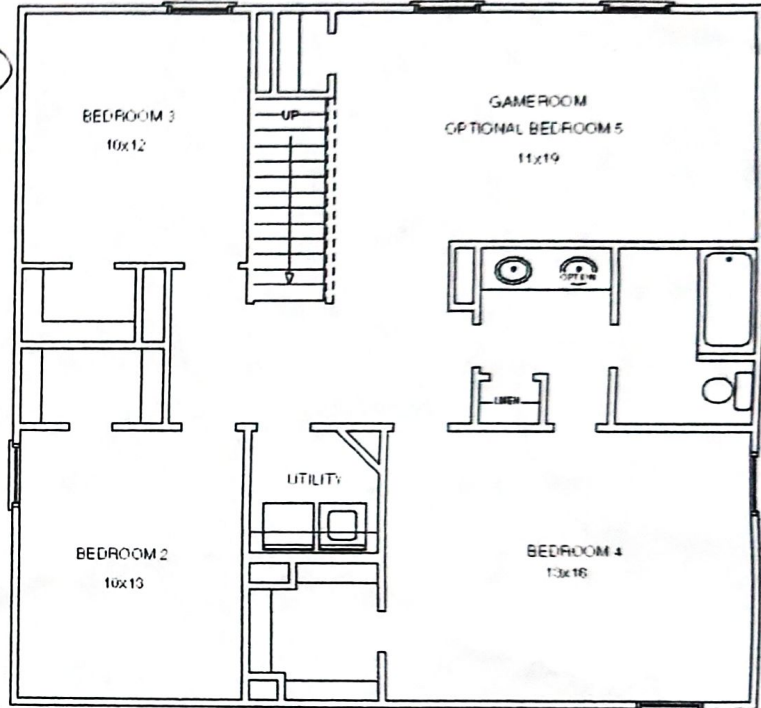

15611 Sheldon Ridge Way

Arches

LIVING AREA
1167 sq ft

PRIDE BUILDERS

PLAN 167 2284 SQ FT

Sig. EHP 12/6/13