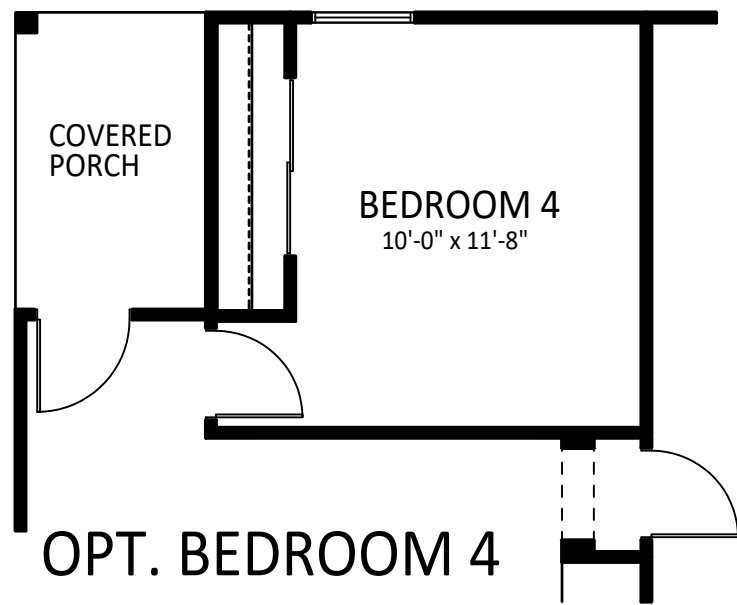

OPT. FIREPLACE

FLOOR PLAN

Saratoga
H O M E S

Texas • New Mexico • Illinois

KENDALL LAKES
ELISE C

Plan 2012 C - 3 Bedrooms + 2 Baths + Study - 2084 sq.ft.

© 2017 SARATOGA HOMES. FLOOR PLANS ARE SUBJECT TO CHANGES AND MODIFICATIONS WITHOUT NOTICE. ALL SQUARE FOOTAGE AND DIMENSIONS ARE APPROXIMATE.