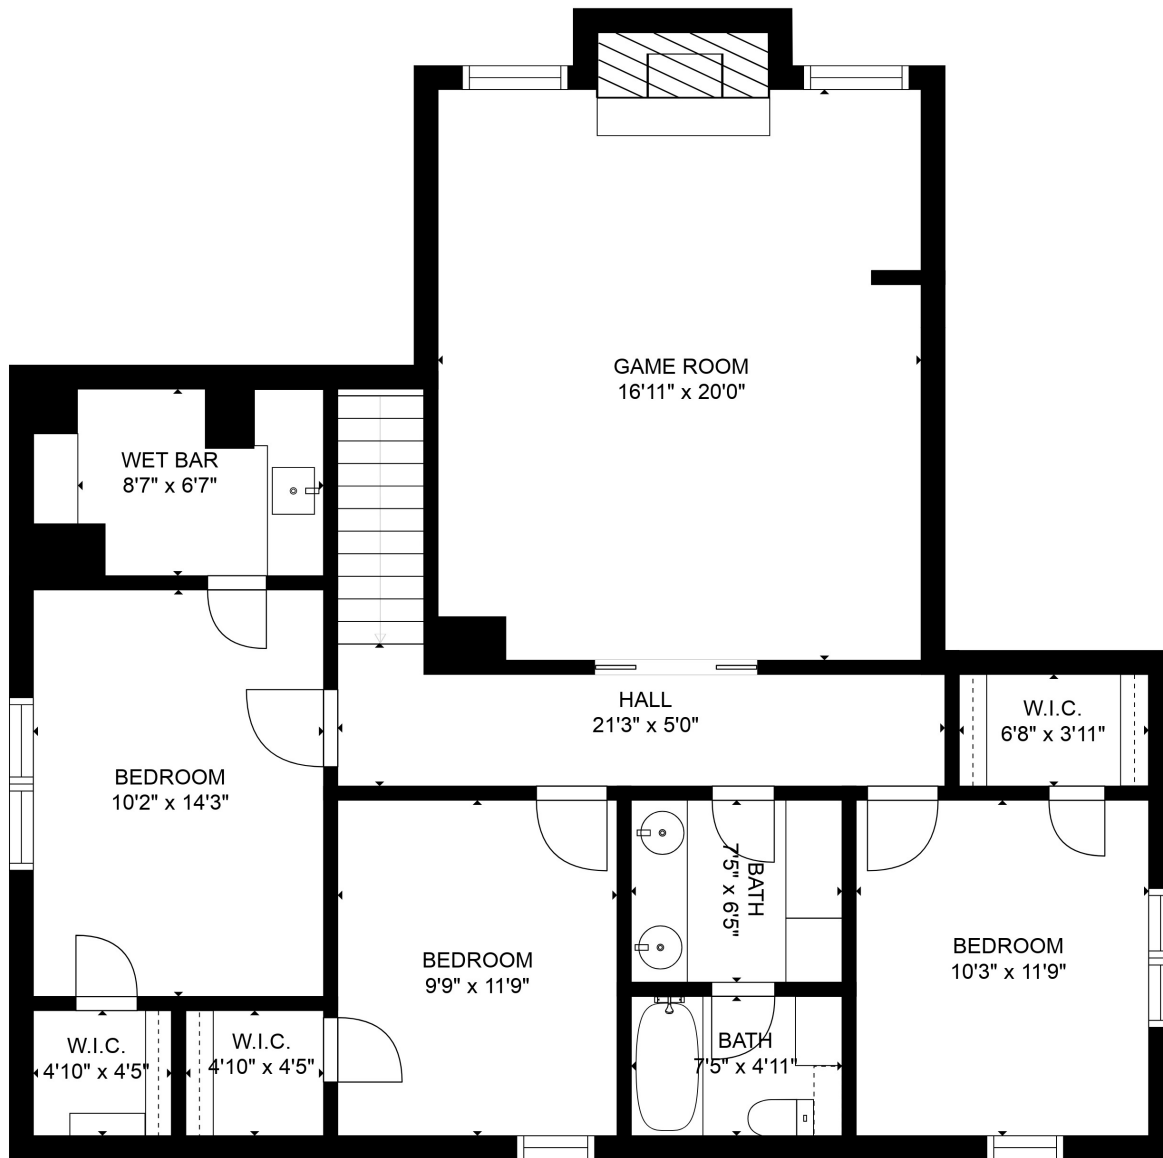

FLOOR 1

FLOOR 2

### Estimated areas

GLA FLOOR 1: 1573 sq. ft, excluded 1566 sq. ft  
 GLA FLOOR 2: 1242 sq. ft, excluded 23 sq. ft  
 Total GLA 2815 sq. ft, total scanned area 4404 sq. ft

SIZES AND DIMENSIONS ARE APPROXIMATE, ACTUAL MAY VARY.

Estimated areas

GLA FLOOR 1: 1573 sq. ft, excluded 1566 sq. ft  
 GLA FLOOR 2: 1242 sq. ft, excluded 23 sq. ft  
 Total GLA 2815 sq. ft, total scanned area 4404 sq. ft

SIZES AND DIMENSIONS ARE APPROXIMATE, ACTUAL MAY VARY.