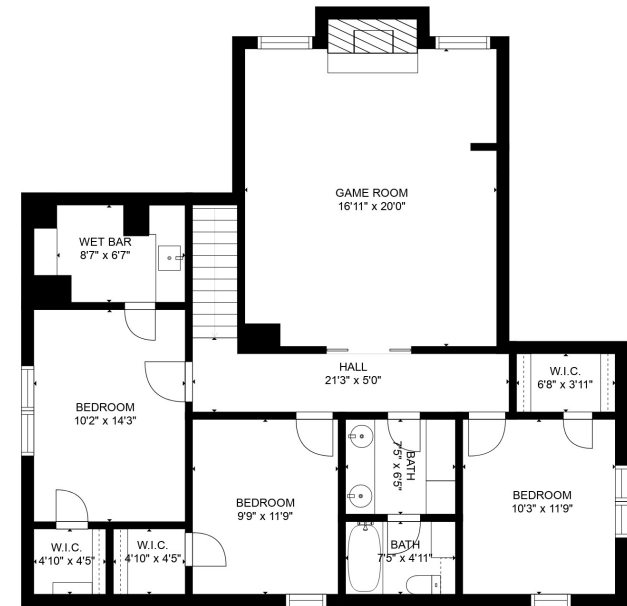

FLOOR 1

FLOOR 2

### Estimated areas

GLA FLOOR 1: 1573 sq. ft, excluded 1566 sq. ft  
 GLA FLOOR 2: 1242 sq. ft, excluded 23 sq. ft  
 Total GLA 2815 sq. ft, total scanned area 4404 sq. ft

SIZES AND DIMENSIONS ARE APPROXIMATE, ACTUAL MAY VARY.

Estimated areas

GLA FLOOR 1: 1573 sq. ft, excluded 1566 sq. ft  
 GLA FLOOR 2: 1242 sq. ft, excluded 23 sq. ft  
 Total GLA 2815 sq. ft, total scanned area 4404 sq. ft

SIZES AND DIMENSIONS ARE APPROXIMATE, ACTUAL MAY VARY.