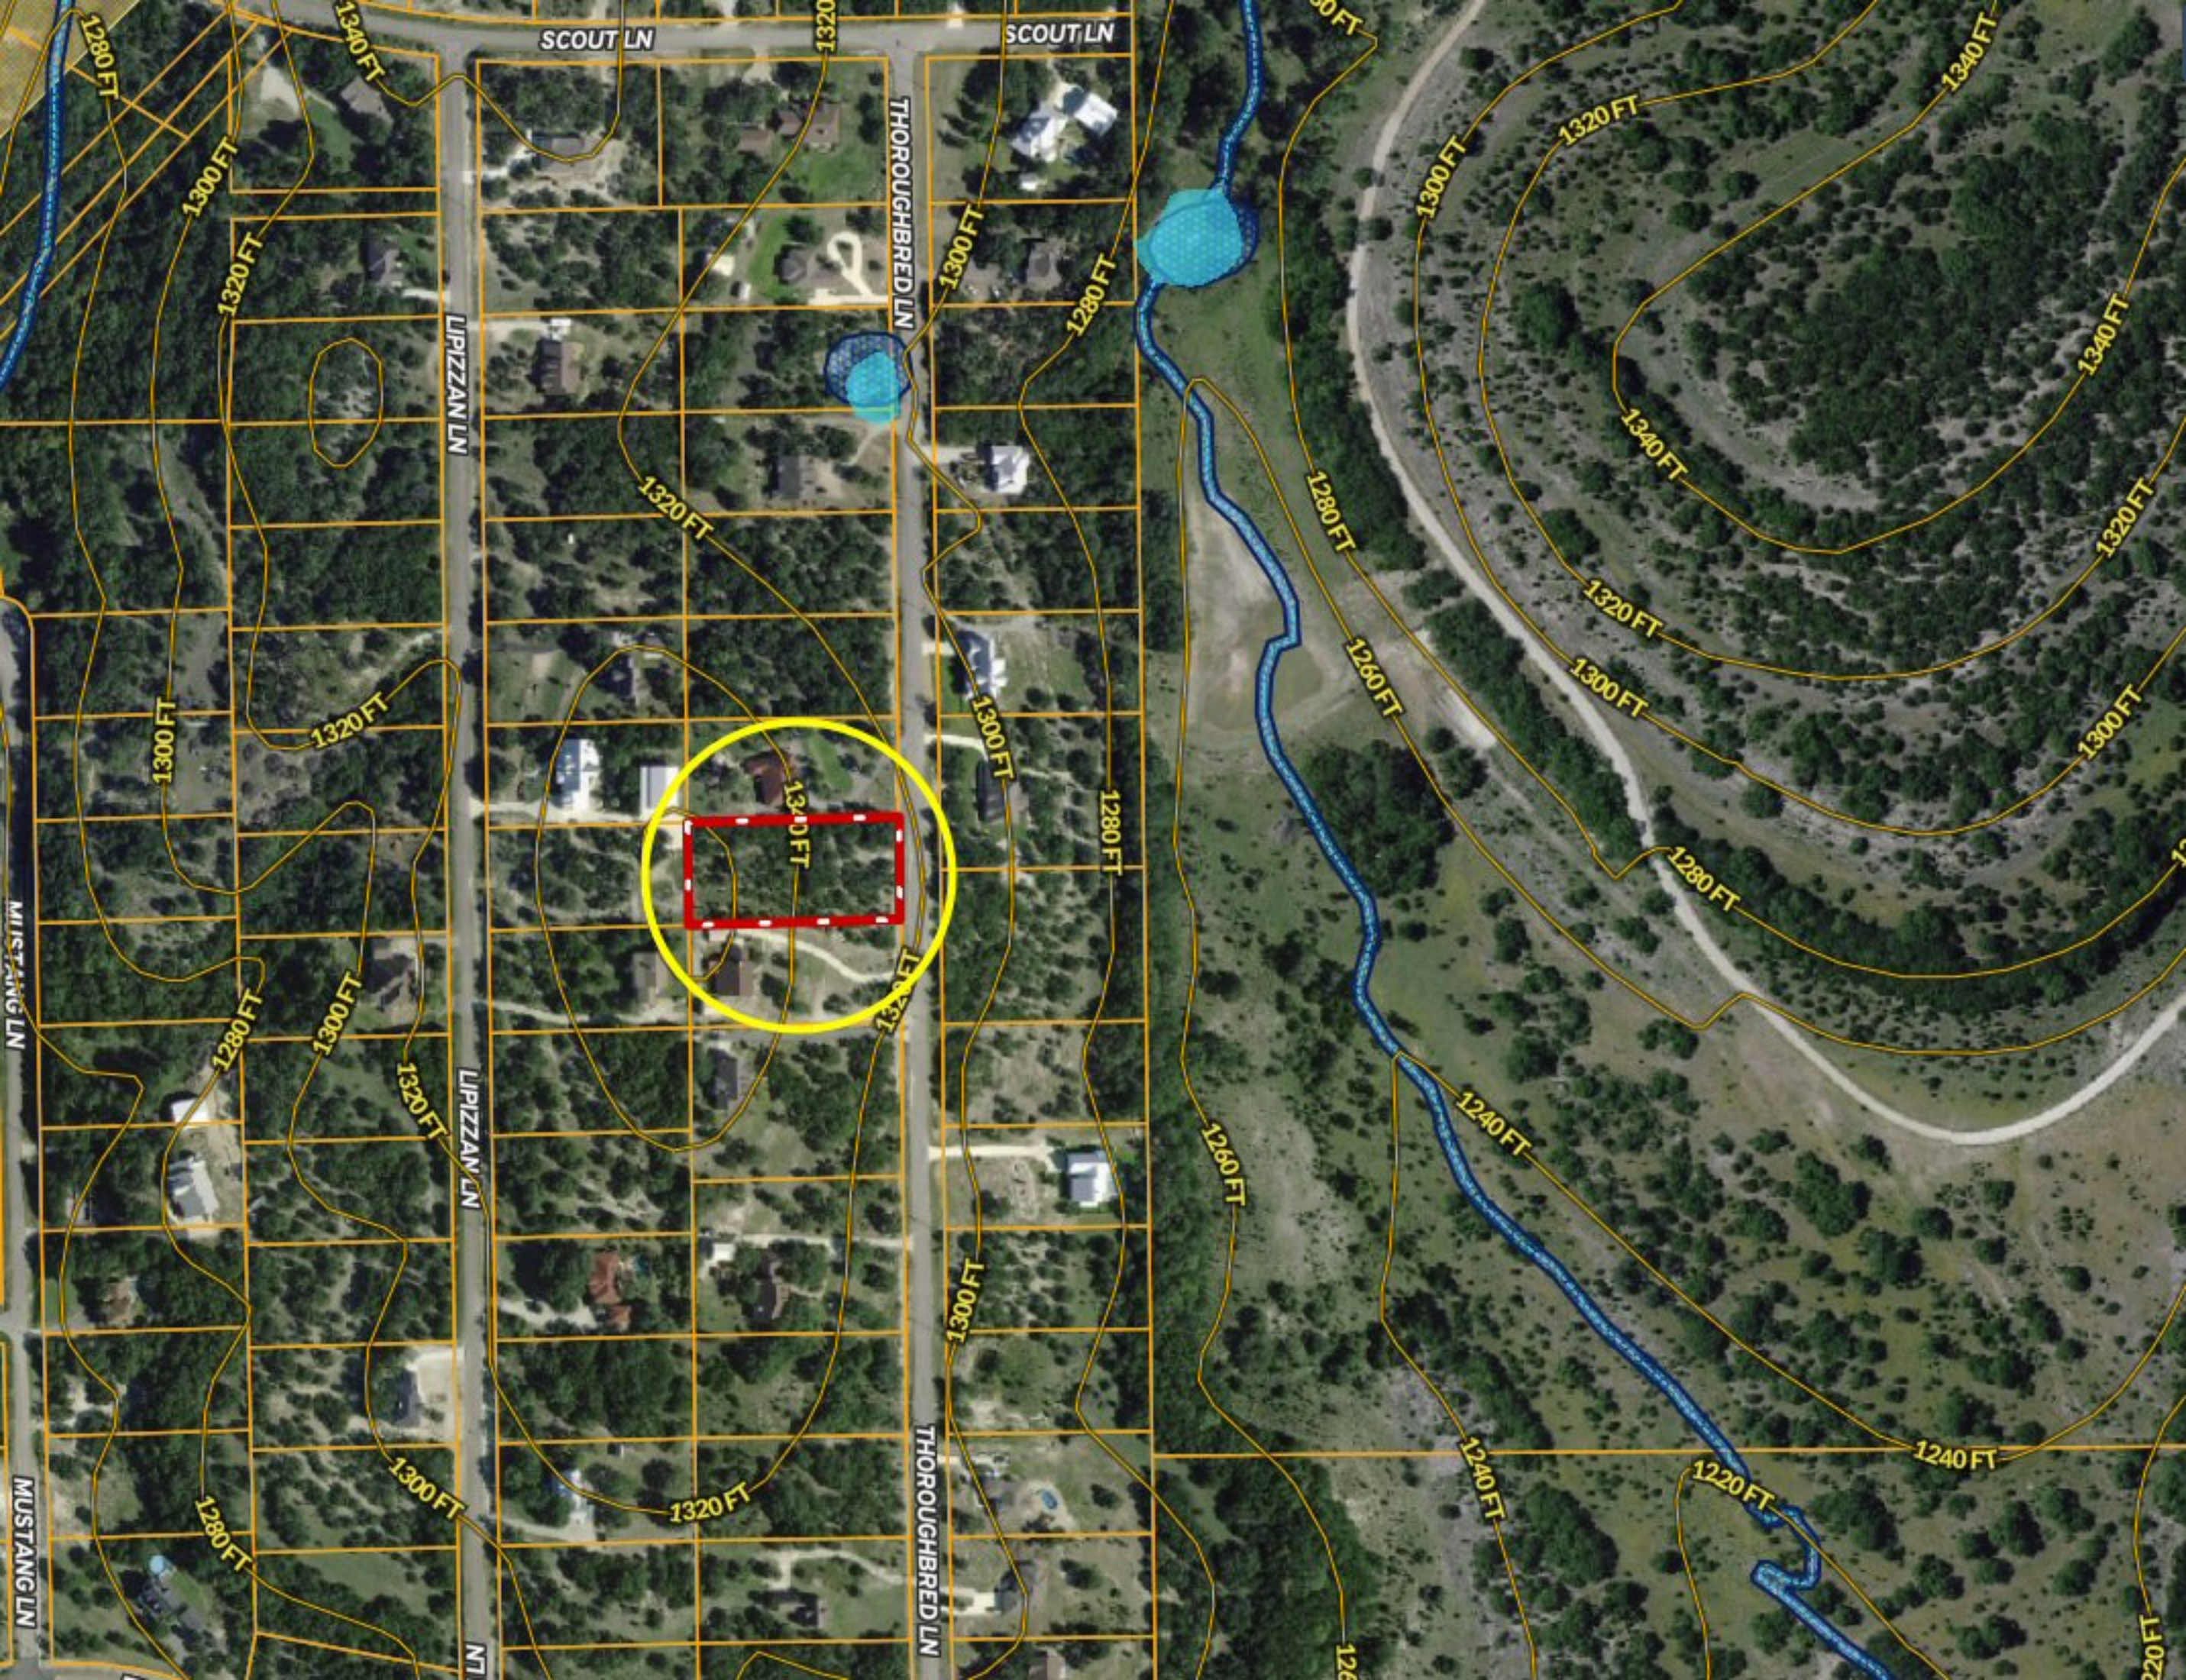

**\*\* ONE-ACRE \*\* 457 Thoroughbred Ln ~ Stallion Estates**

**\*\* ONE-ACRE \*\***  
457 Thoroughbred Ln  
Spring Branch, TX  
78070  
Lot 209B

0 mi 0.5 1 1.5 2 2.5

SCOUT LN

SCOUT LN

THOROUGHbred LN

LIPIZZAN LN

1340 FT

THOROUGHbred LN

LIPIZZAN LN

THOROUGHbred LN

MUSTANG LN

MUSTANG LN

1300 FT

1320 FT

1300 FT

THOROUGHBRED LN

1340 FT

1340 FT

1320 FT

1300 FT

1360 FT

1340 FT

1360 FT

1340 FT

1320 FT

THOROUGHBRED LN

1300 FT

THOROUGHBREED LN

1320 FT

1340 FT