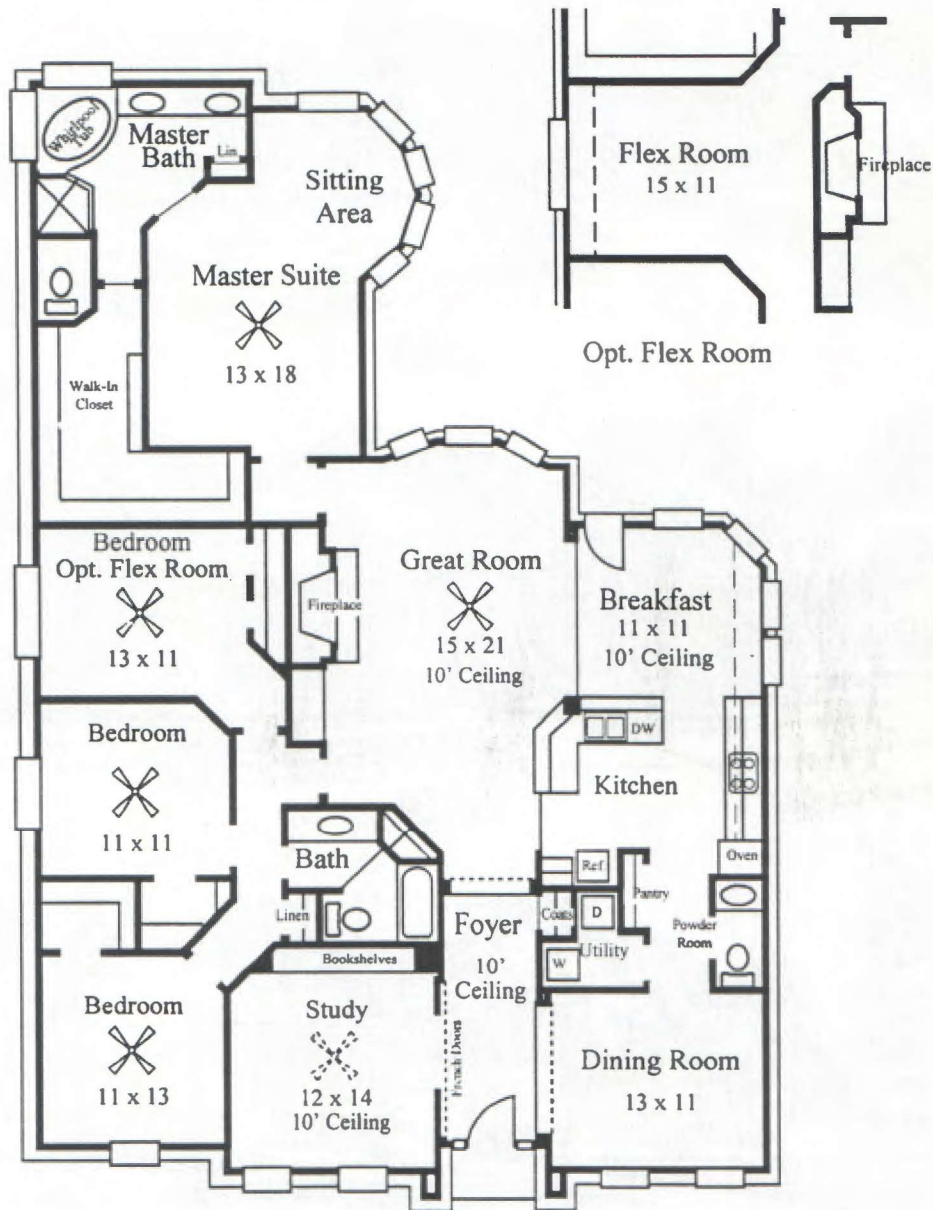

LEXINGTON

PLAN 461 - 2569 Sq. Ft.

VILLAGE BUILDERS

© 1998 Village Builders Incorporated. All Rights Reserved.

All Plans and Elevations are subject to change per community.

Window placement, roof line and porches may vary by elevation. Square footage and room dimensions are approximate. Variances in square footage may occur in different elevations or when different exterior materials are used. Plans, specifications and special features are subject to change without notice.