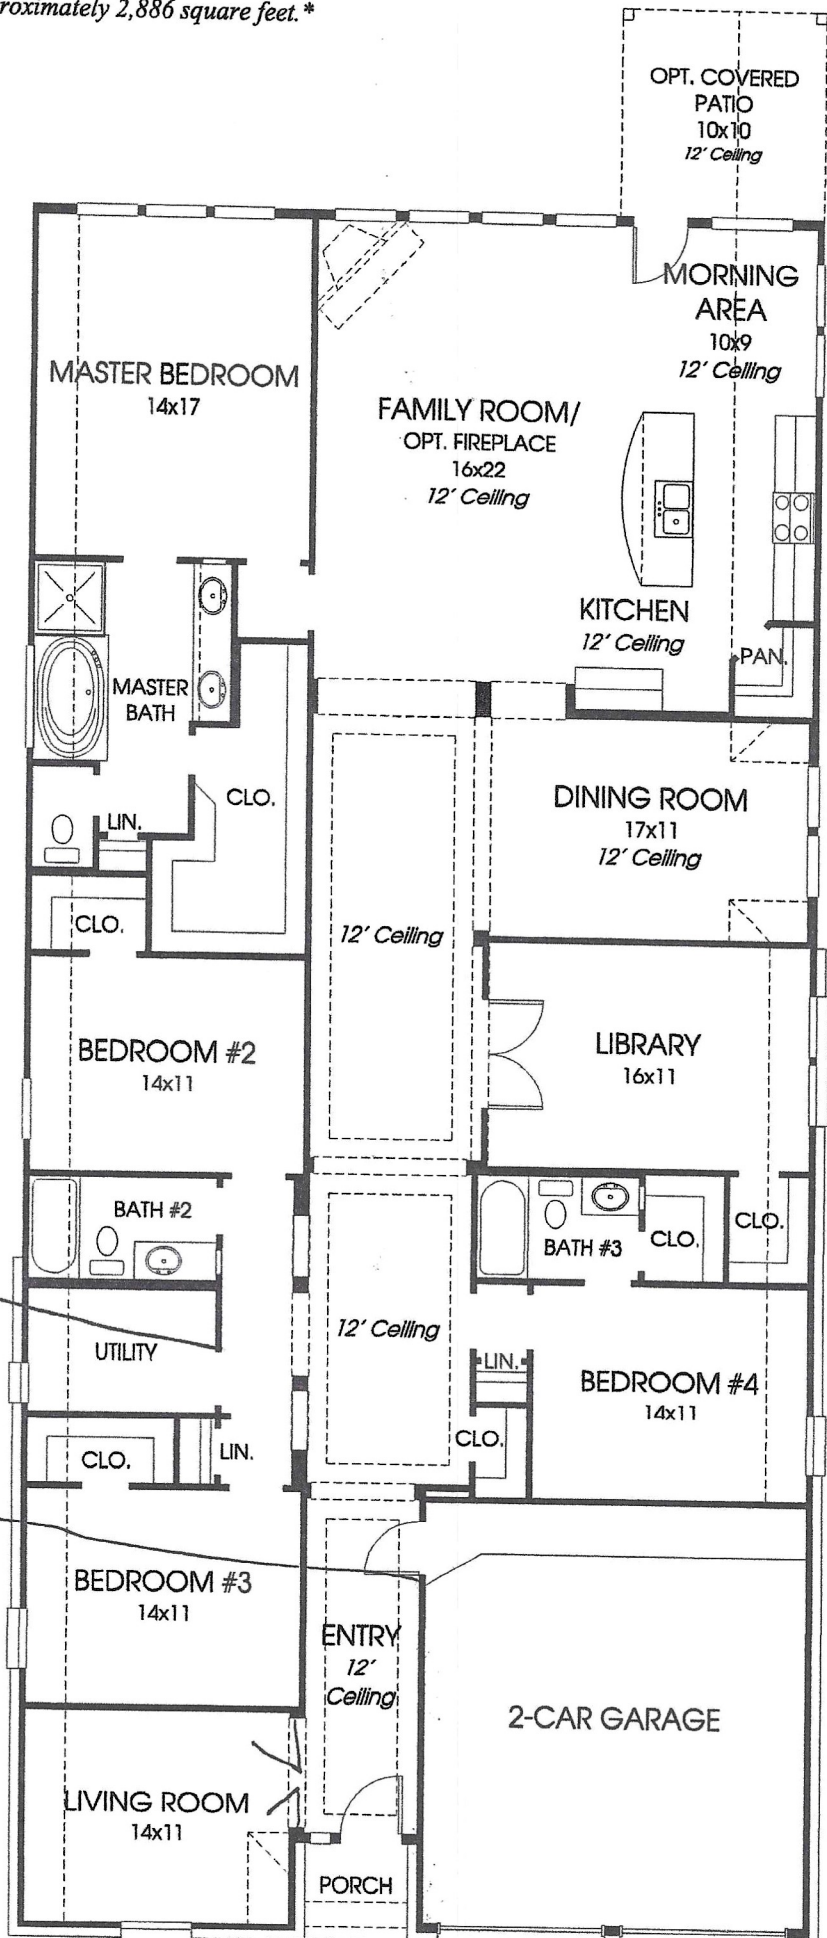

Design 2886W

This home contains approximately 2,886 square feet.*

Please
make
door entry
2" wider
(Inches)

x WCP