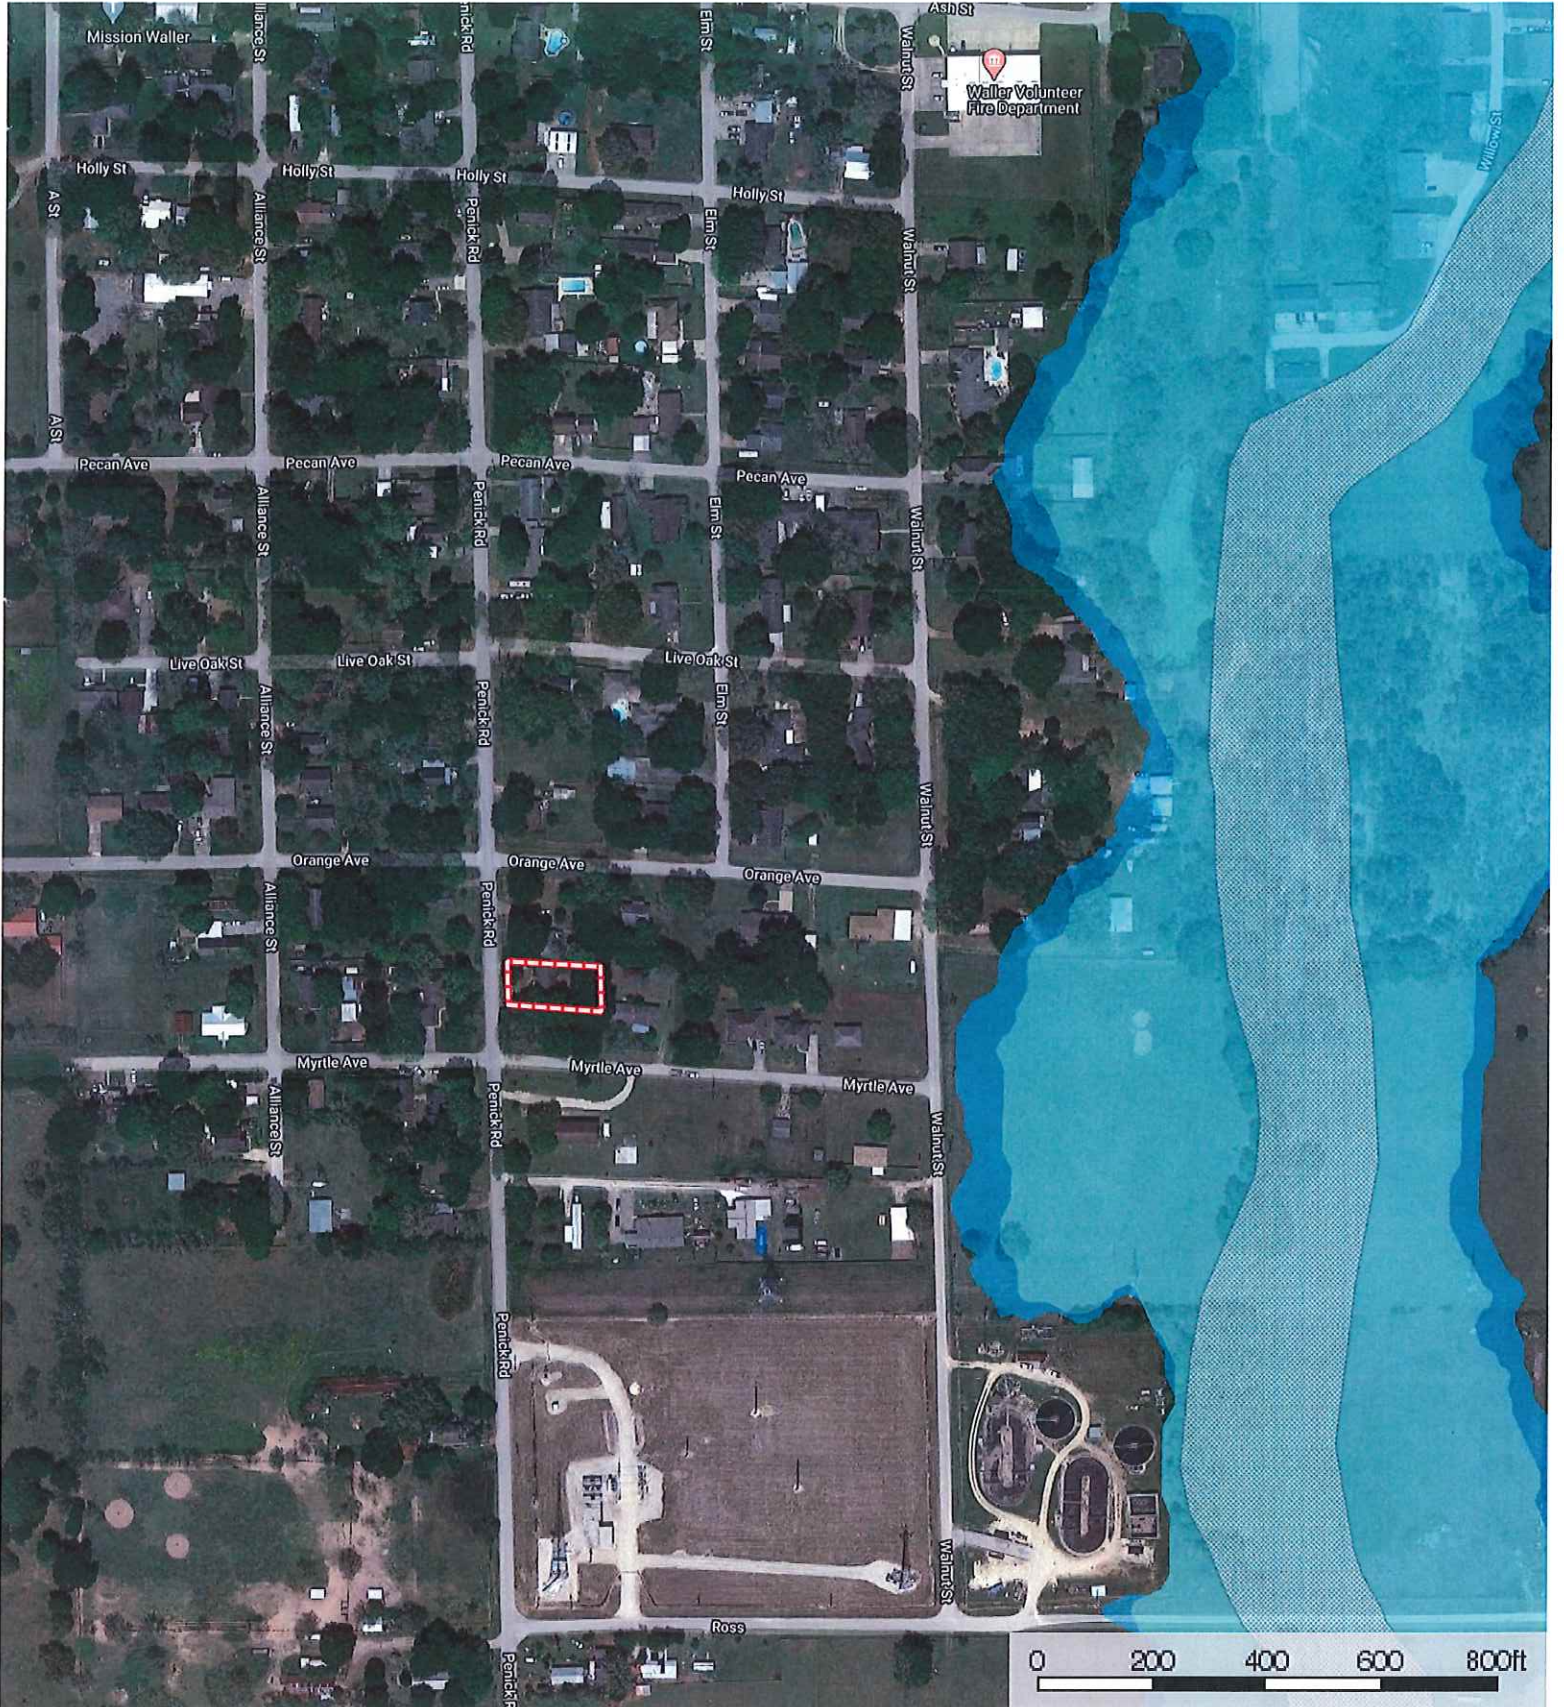

206 S Penick
Texas, AC +/-

 Boundary

206 S Penick
Texas, AC +/-

 Boundary

206 S Penick
Texas, AC +/-

- Boundary
- 100 Year Floodplain
- 500 Year Floodplain
- Floodway
- Special
- Unmapped/ Not Included