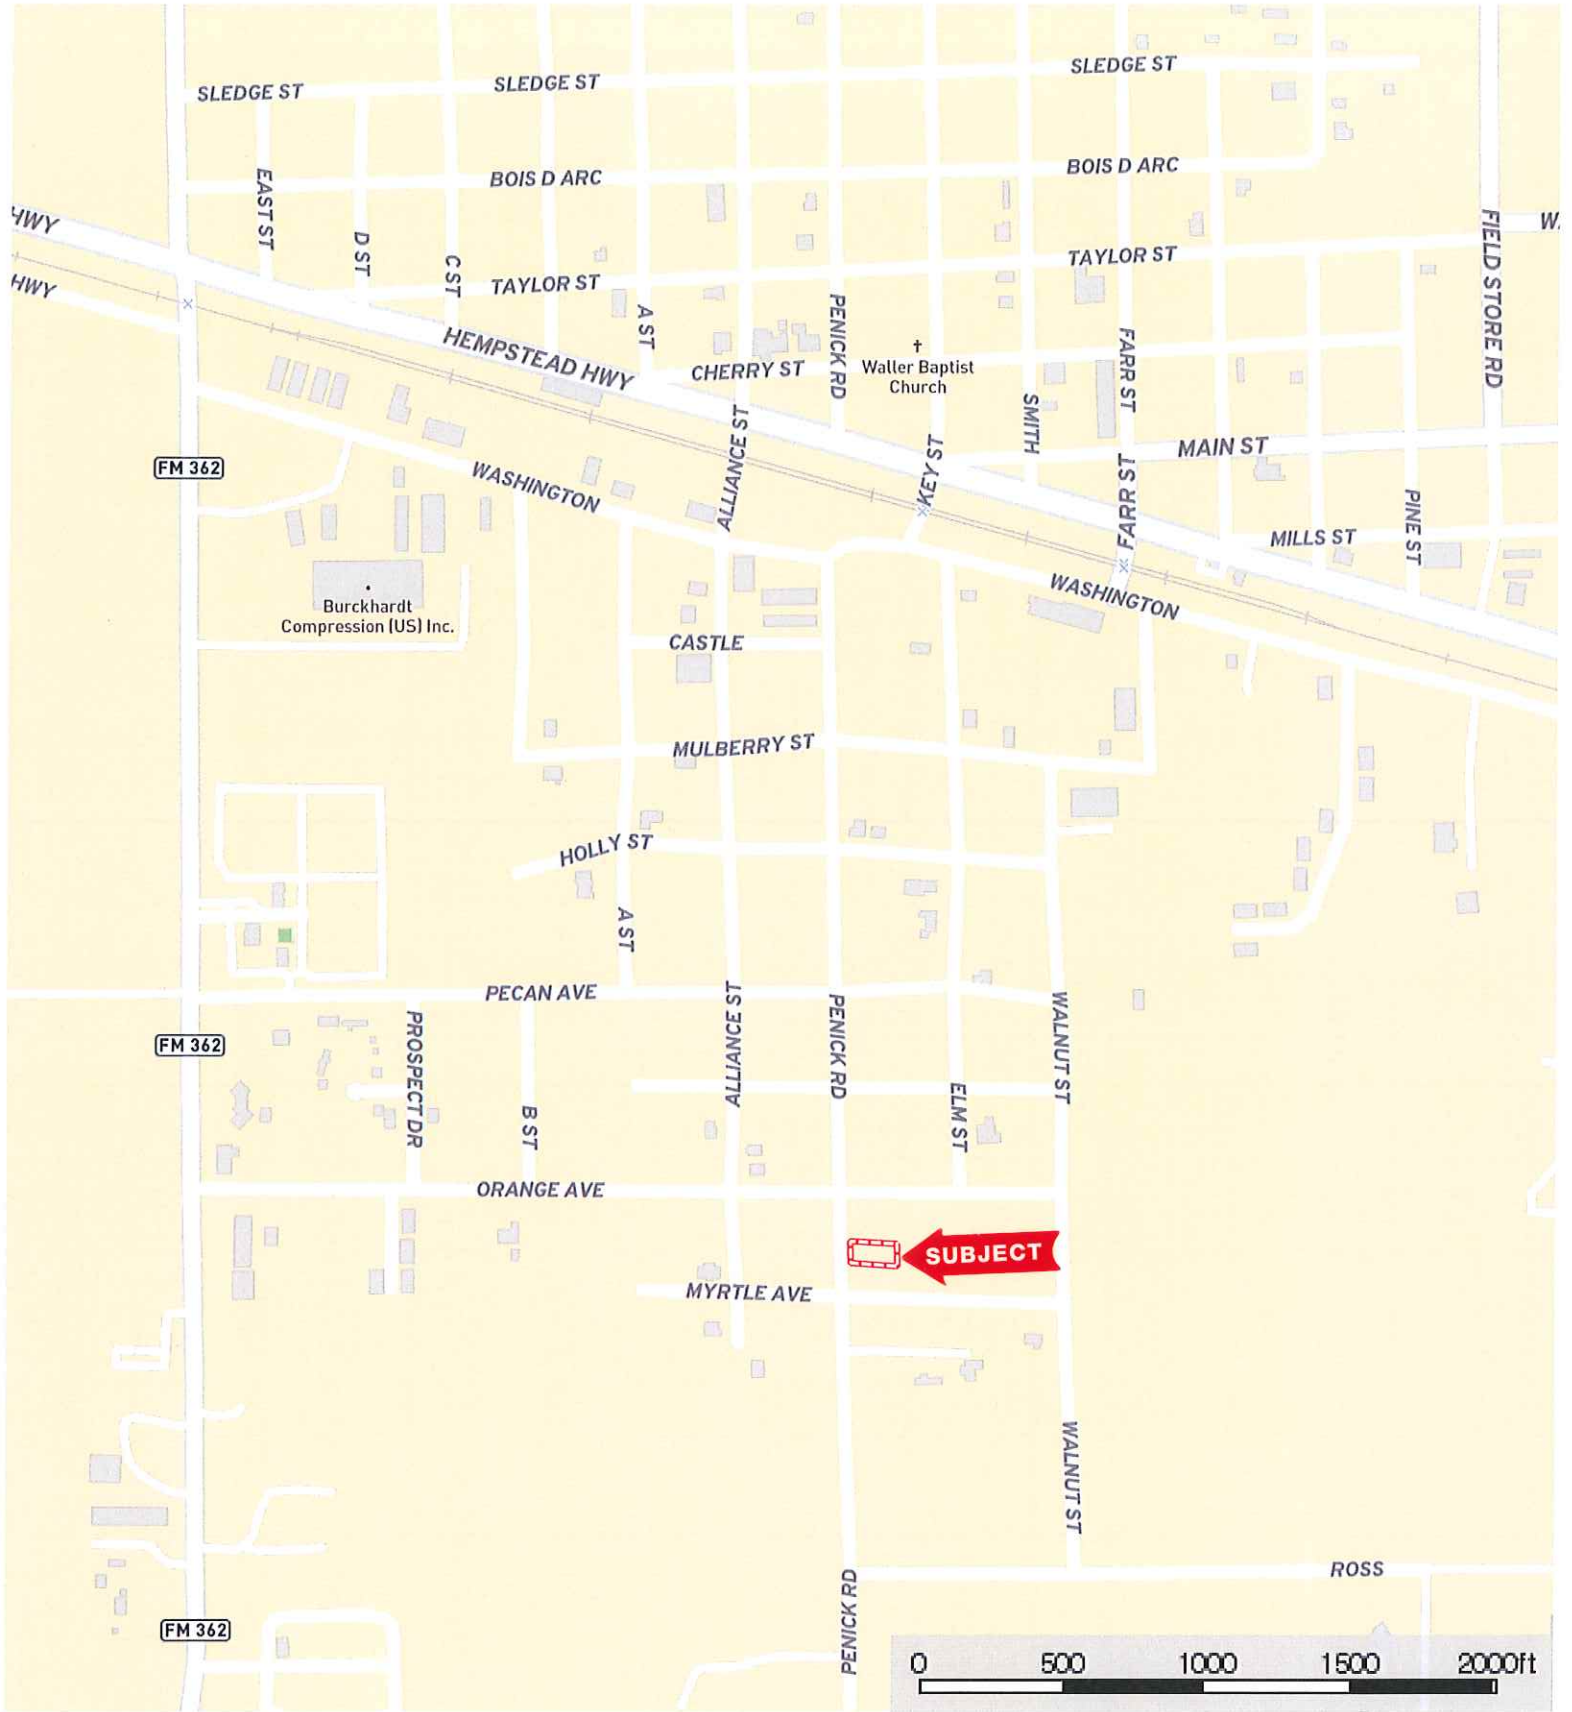

206 S Penick
Texas, AC +/-

 Boundary

206 S Penick
Texas, AC +/-

 Boundary

206 S Penick
Texas, AC +/-

- Boundary
- 100 Year Floodplain
- 500 Year Floodplain
- Floodway
- Special
- Unmapped/ Not Included