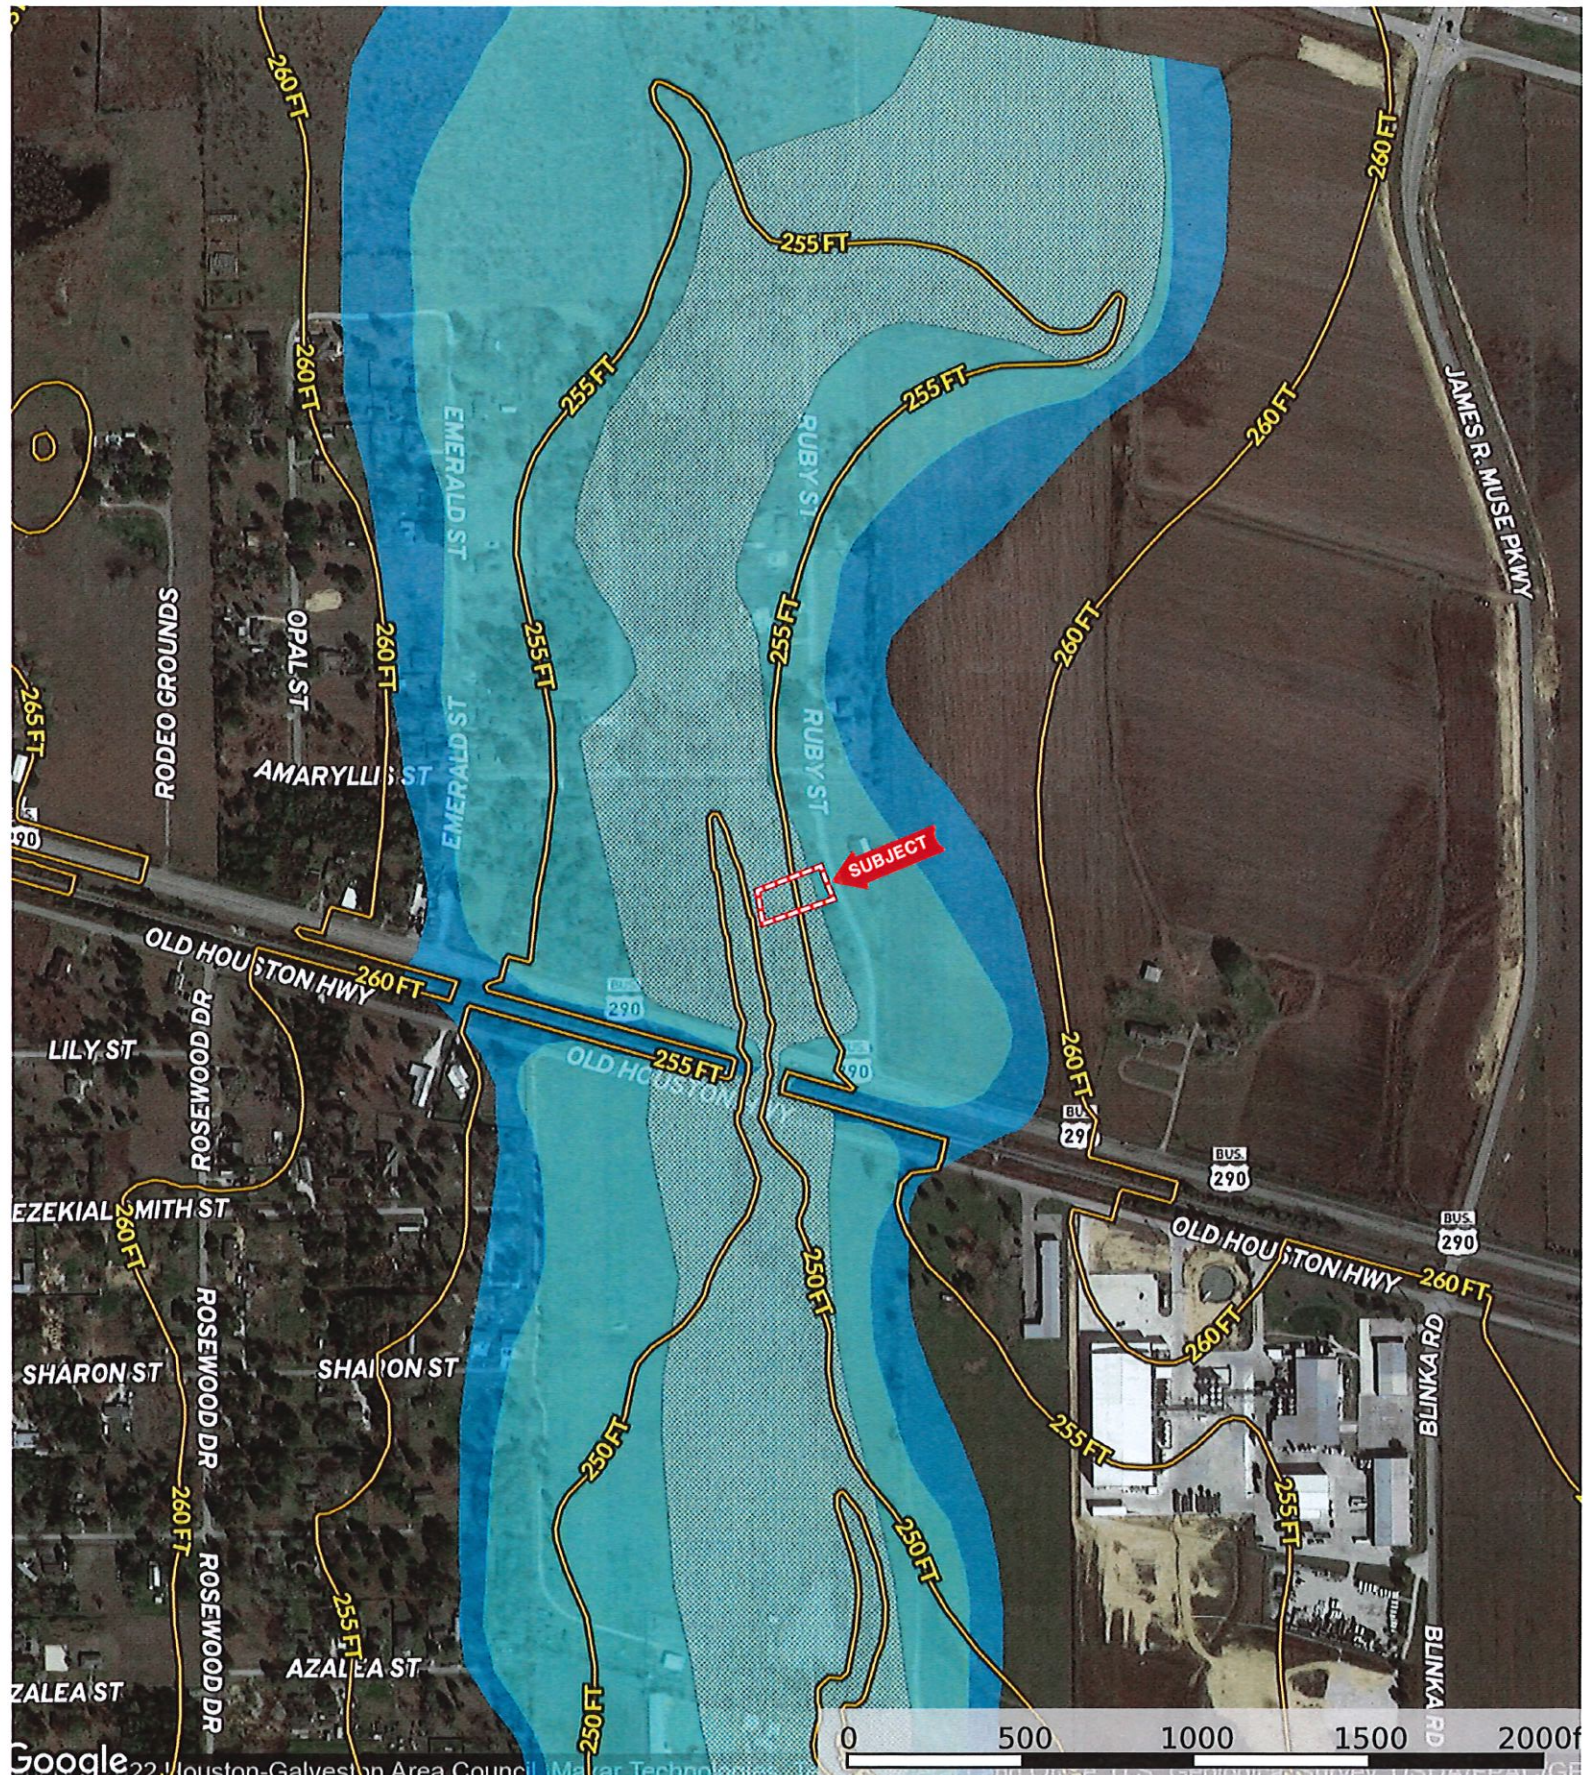

Boundary

Boundary

3070 Ruby Dr.
Valler County, Texas, AC +/-

Boundary

- Boundary
- 100 Year Floodplain
- 500 Year Floodplain
- Floodway
- Special
- Unmapped/ Not Included

- Boundary
- 100 Year Floodplain
- 500 Year Floodplain
- Floodway
- Special
- Unmapped/ Not Included