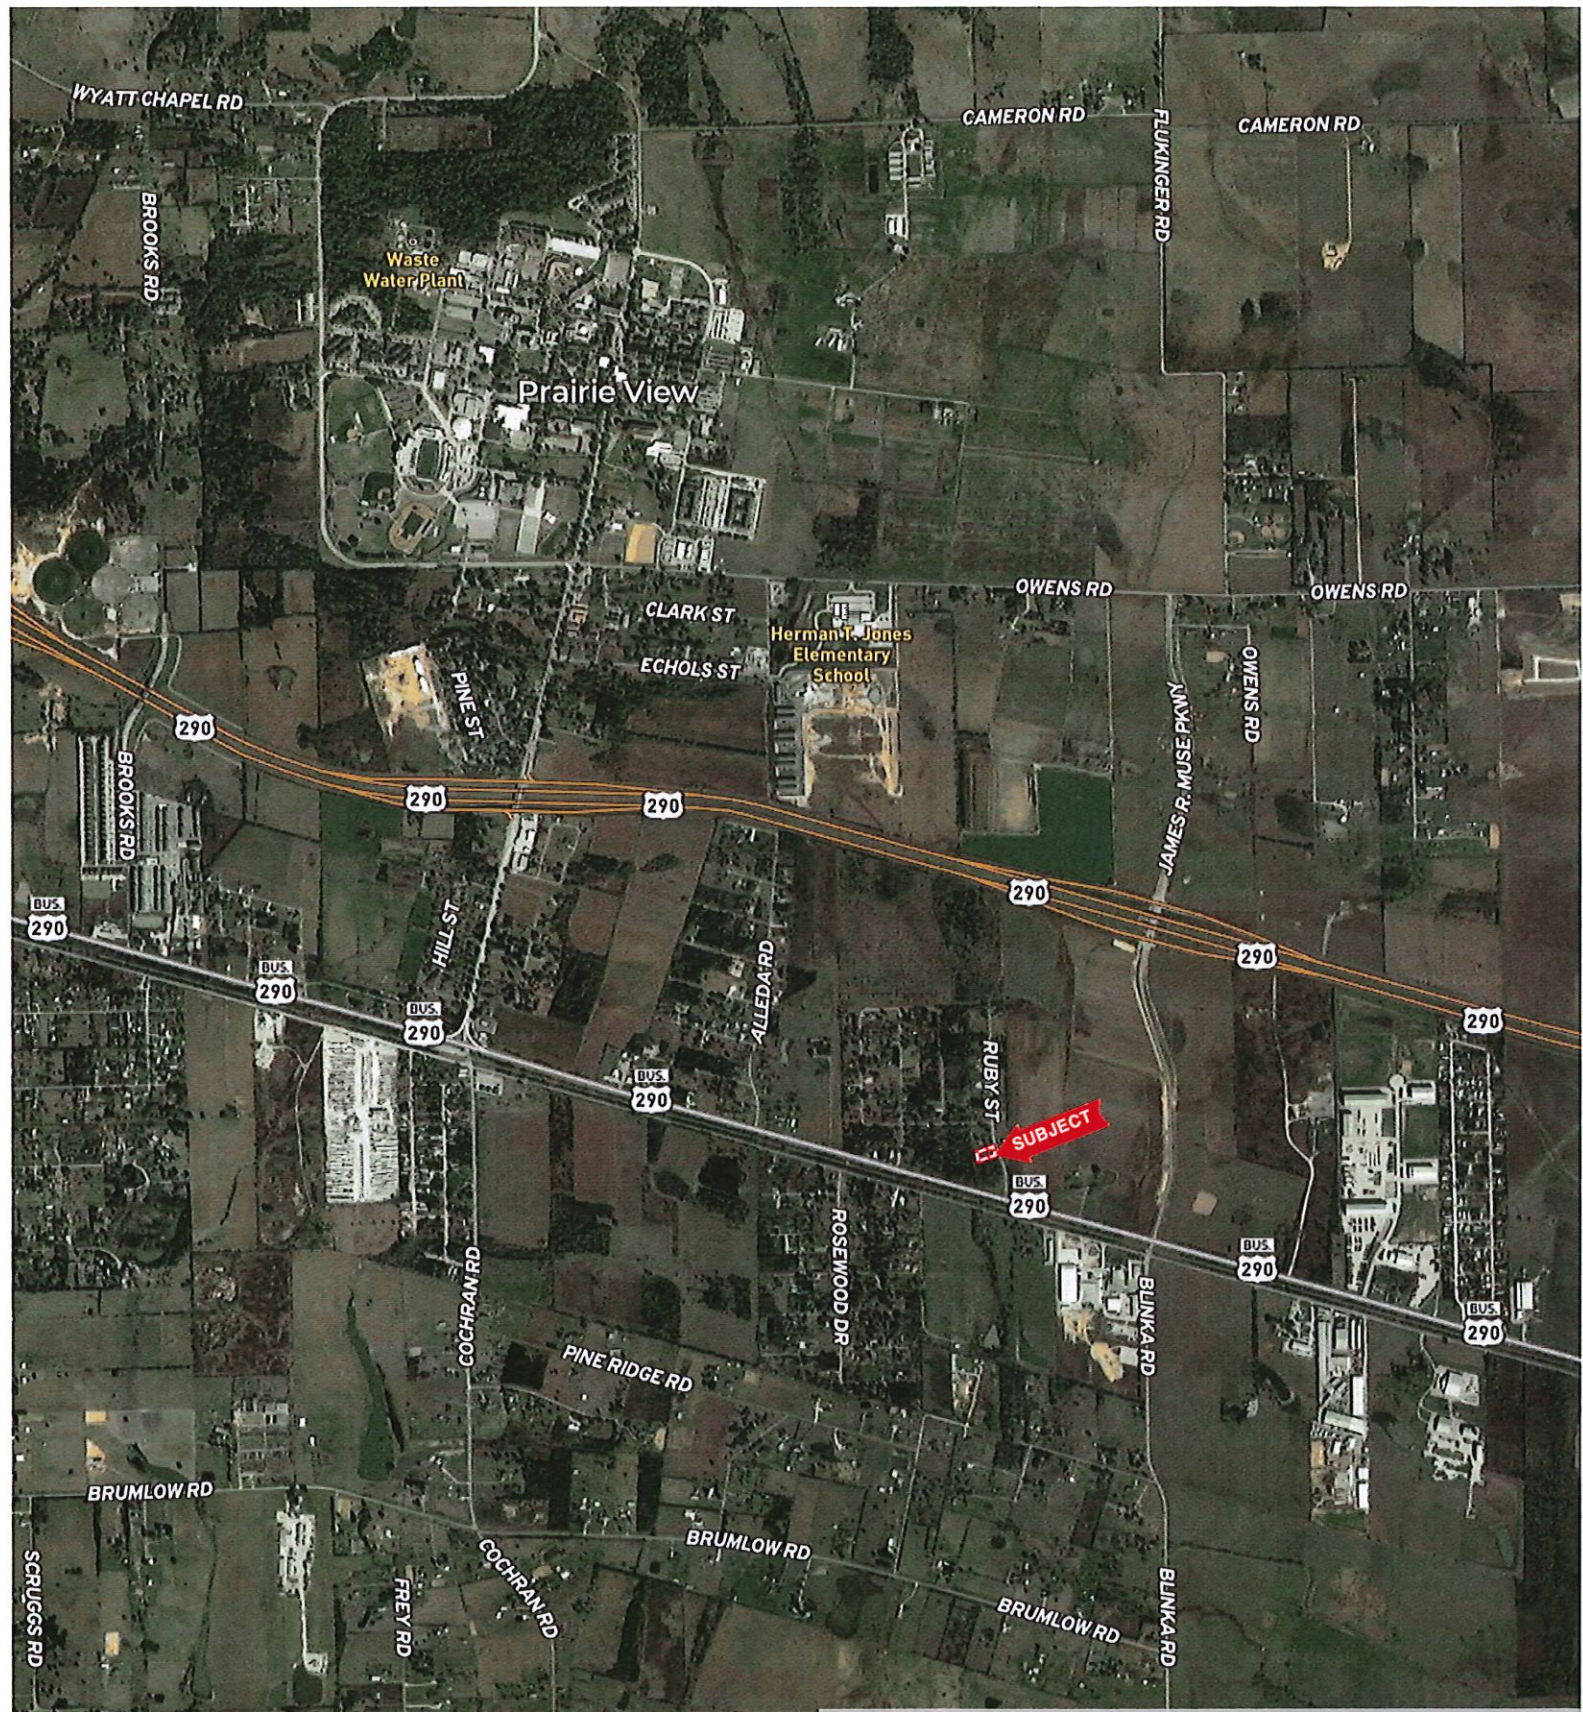

Boundary

Boundary

3070 Ruby Dr.
Valler County, Texas, AC +/-

Boundary

- Boundary
- 100 Year Floodplain
- 500 Year Floodplain
- Floodway
- Special
- Unmapped/ Not Included

- Boundary
- 100 Year Floodplain
- 500 Year Floodplain
- Floodway
- Special
- Unmapped/ Not Included