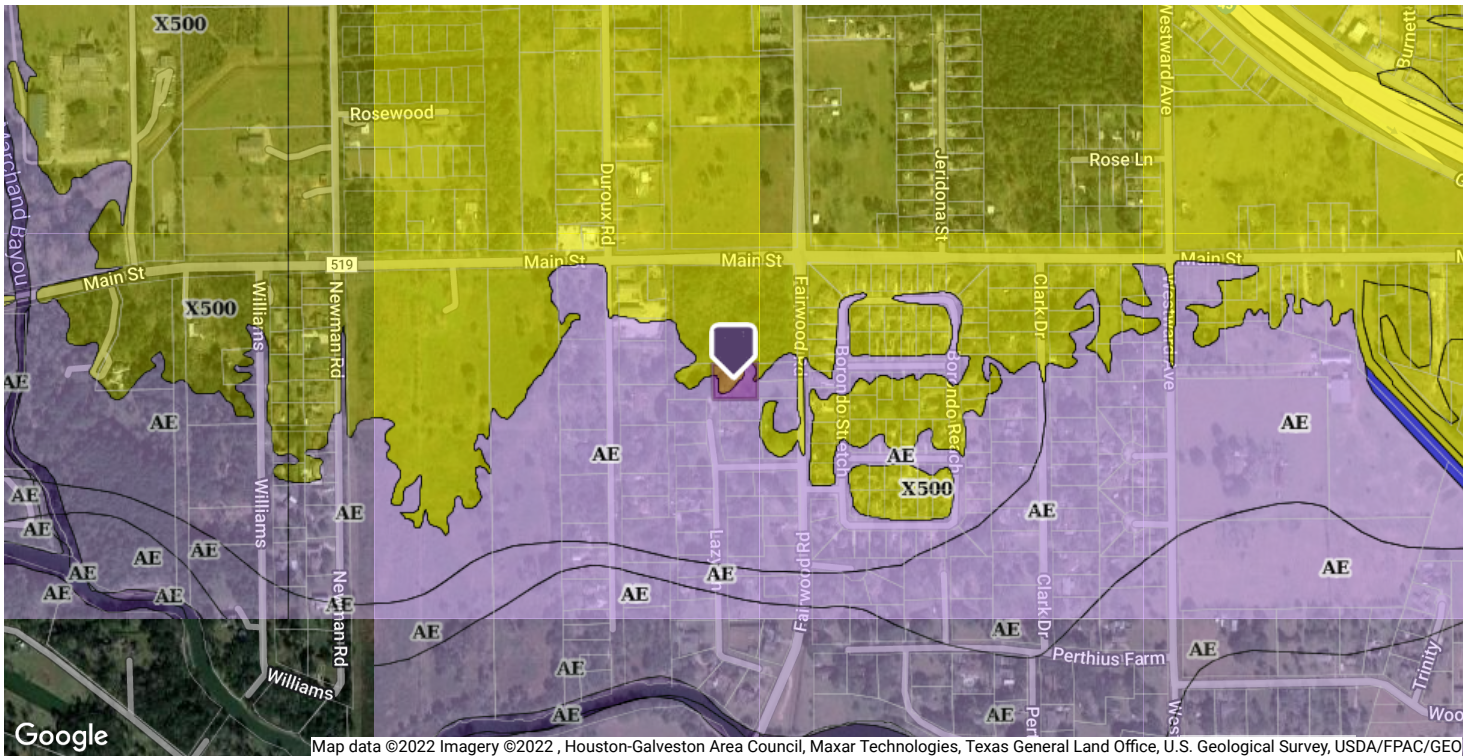

Tax Property 360 Property View

2301 Lazy Lane, La Marque, TX 77568-4730 Galveston County 📍 Sold 04/14/2013

Flood Map

Flood Zone Code: **AE**
 Flood Zone Date: **08/15/2019**
 Flood Zone Panel: **48167C0401G**
 Flood Code Description: **Zone Ae-An Area Inundated By 100-Year Flooding**

Special Flood Hazard Area (SFHA): **In**
 Within 250 Feet of Multiple Flood Zone: **Yes (AE,X500)**
 Flood Community Name: **LA MARQUE**

- Coastal 100-Year Floodway
- Coastal 100-year Floodplain
- 100-year Floodway
- 100-year Floodplain
- Undetermined
- 500-year Floodplain incl. levee protected area
- Out of Special Flood Hazard Area

This map/report was produced using multiple sources. It is provided for informational purposes only. This map/report should not be relied upon by any third parties. It is not intended to satisfy any regulatory guidelines and should not be used for this or any other purpose.