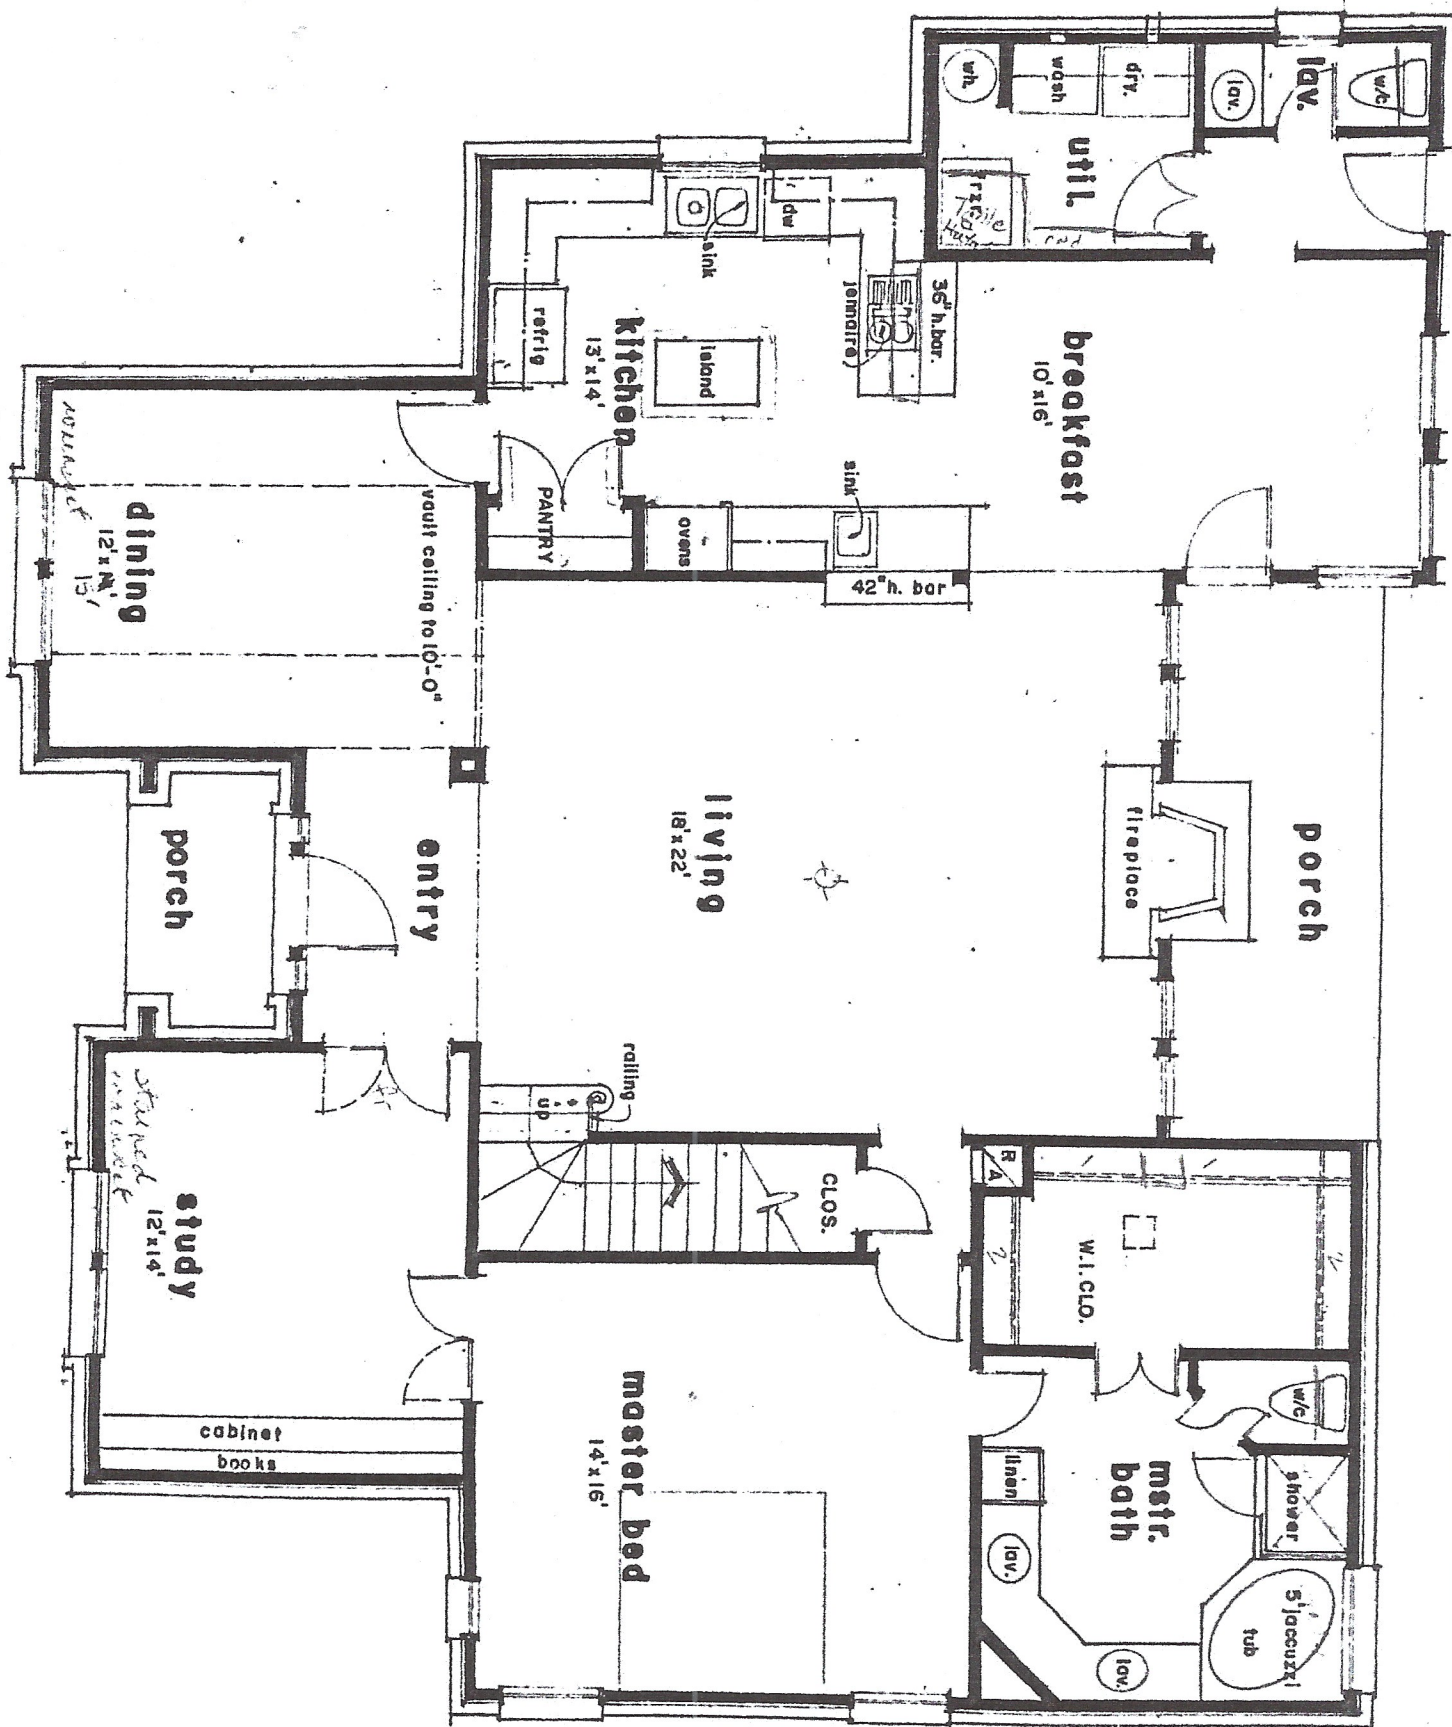

Floored attic space

Walk in cedar closet

attic stairs

game room  
12'x18'+

computer rm.  
10'x12'

chimney

S'tub  
w/shwr

w/c

loun.  
chute

W.I. CLO.

hall

rolling

down

cap. books

CLO.

bed 2  
11'x14'

lov

w/c

S'tub  
w/shwr

bed 3  
11'x12'

CLO.

vault ceiling to 10'-0"

bed 4  
12'x12'

CLO.

**FIRST**  
1/4" = 1'-0"