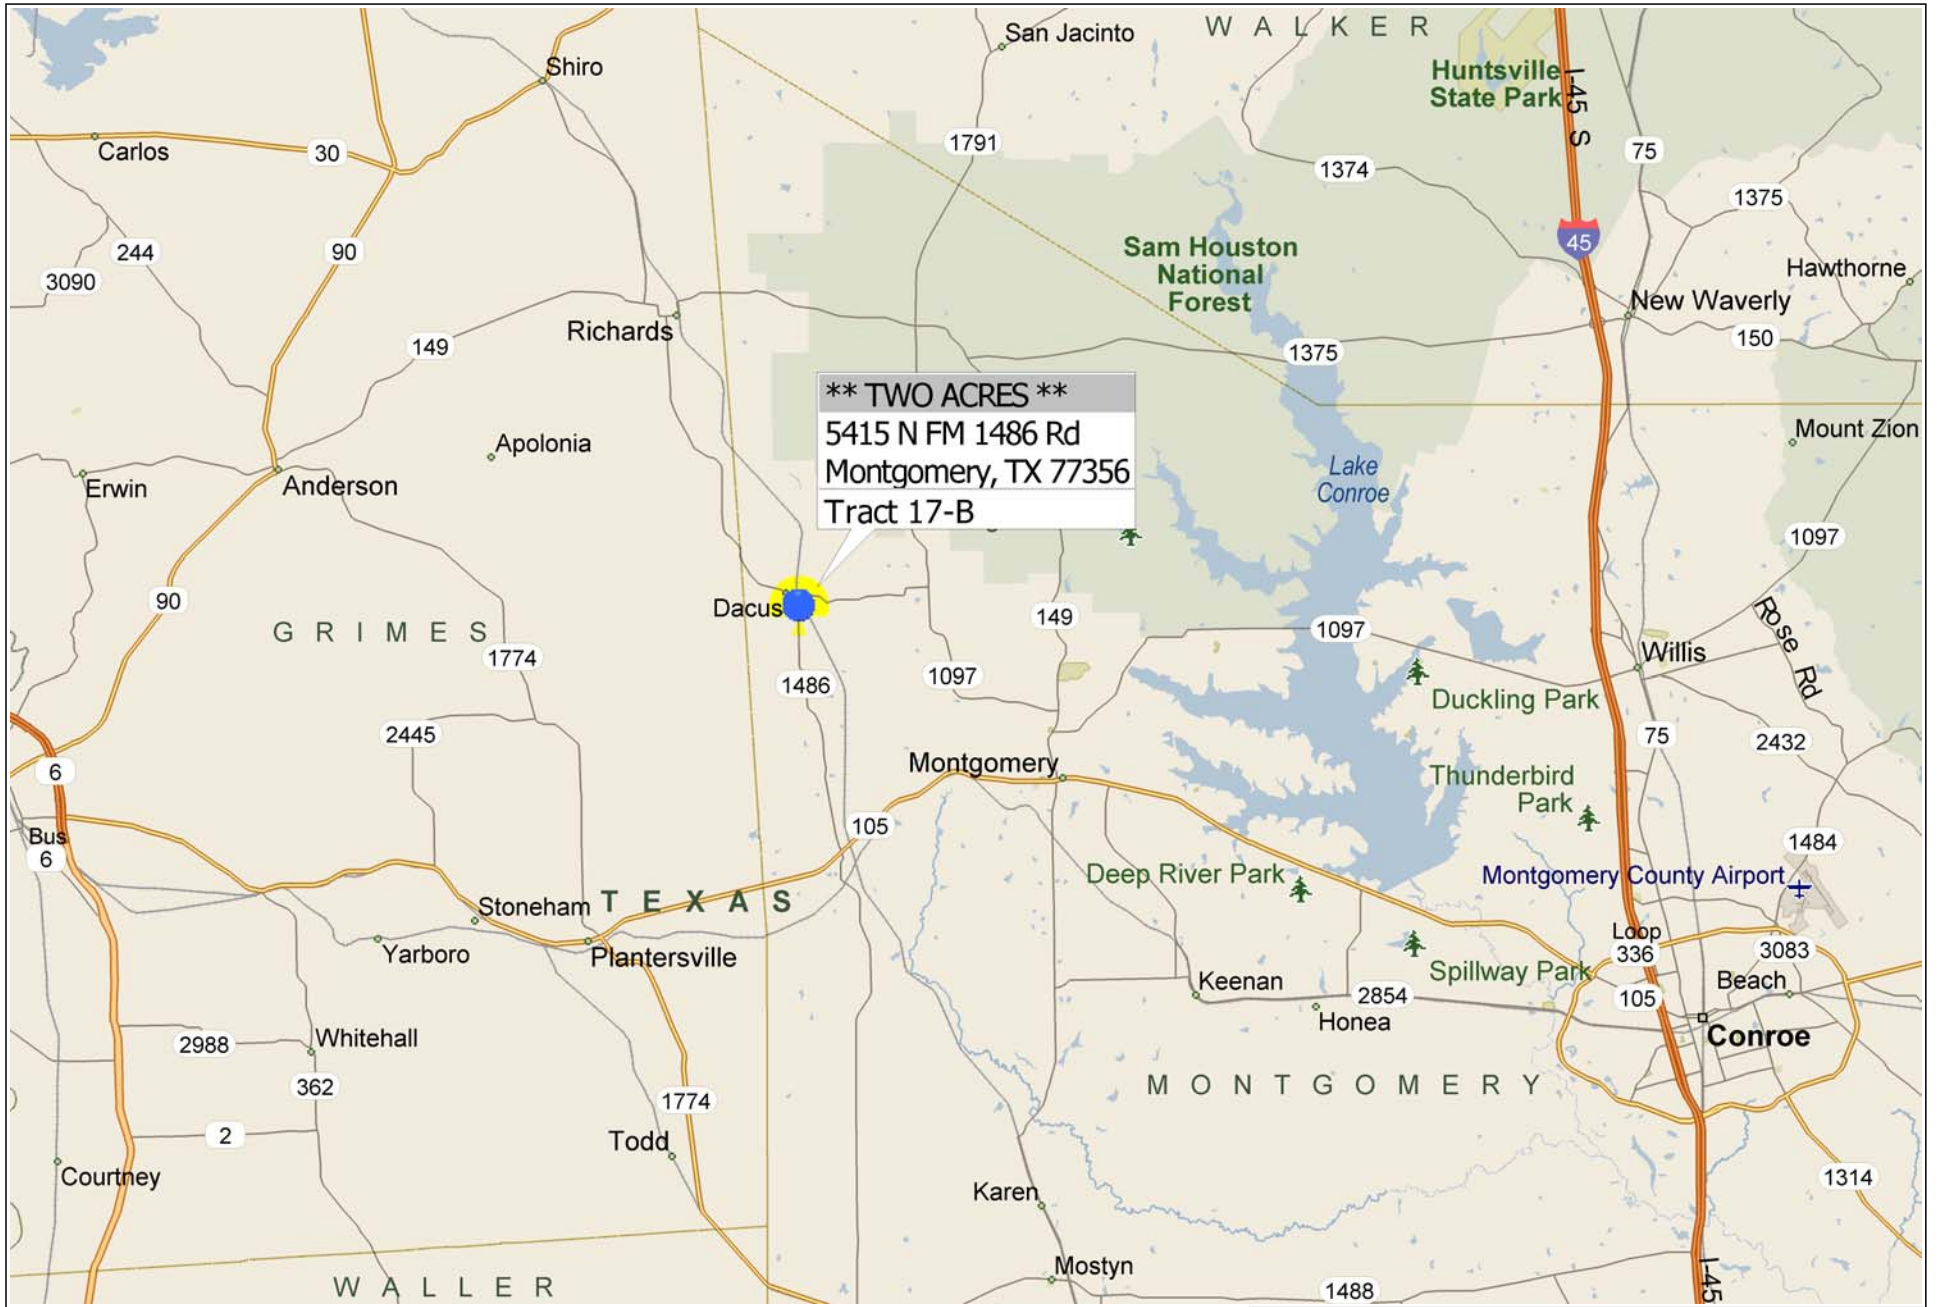

**** TWO ACRES ** 5415 N FM 1486 ~ Montgomery TX**

Copyright © and (P) 1988–2010 Microsoft Corporation and/or its suppliers. All rights reserved. <http://www.microsoft.com/mappoint/>
Certain mapping and direction data © 2010 NAVTEQ. All rights reserved. The Data for areas of Canada includes information taken with permission from Canadian authorities, including: © Her Majesty the Queen in Right of Canada, © Queen's Printer for Ontario. NAVTEQ and NAVTEQ ON BOARD are trademarks of NAVTEQ. © 2010 Tele Atlas North America, Inc. All rights reserved. Tele Atlas and Tele Atlas North America are trademarks of Tele Atlas, Inc. © 2010 by Applied Geographic Systems. All rights reserved.

260 FT

250 FT

260 FT

250 FT

280 FT

240 FT

290 FT

250 FT

280 FT

260 FT

DENN RD

DENN RD

240 FT

250 FT

260 FT

250 FT