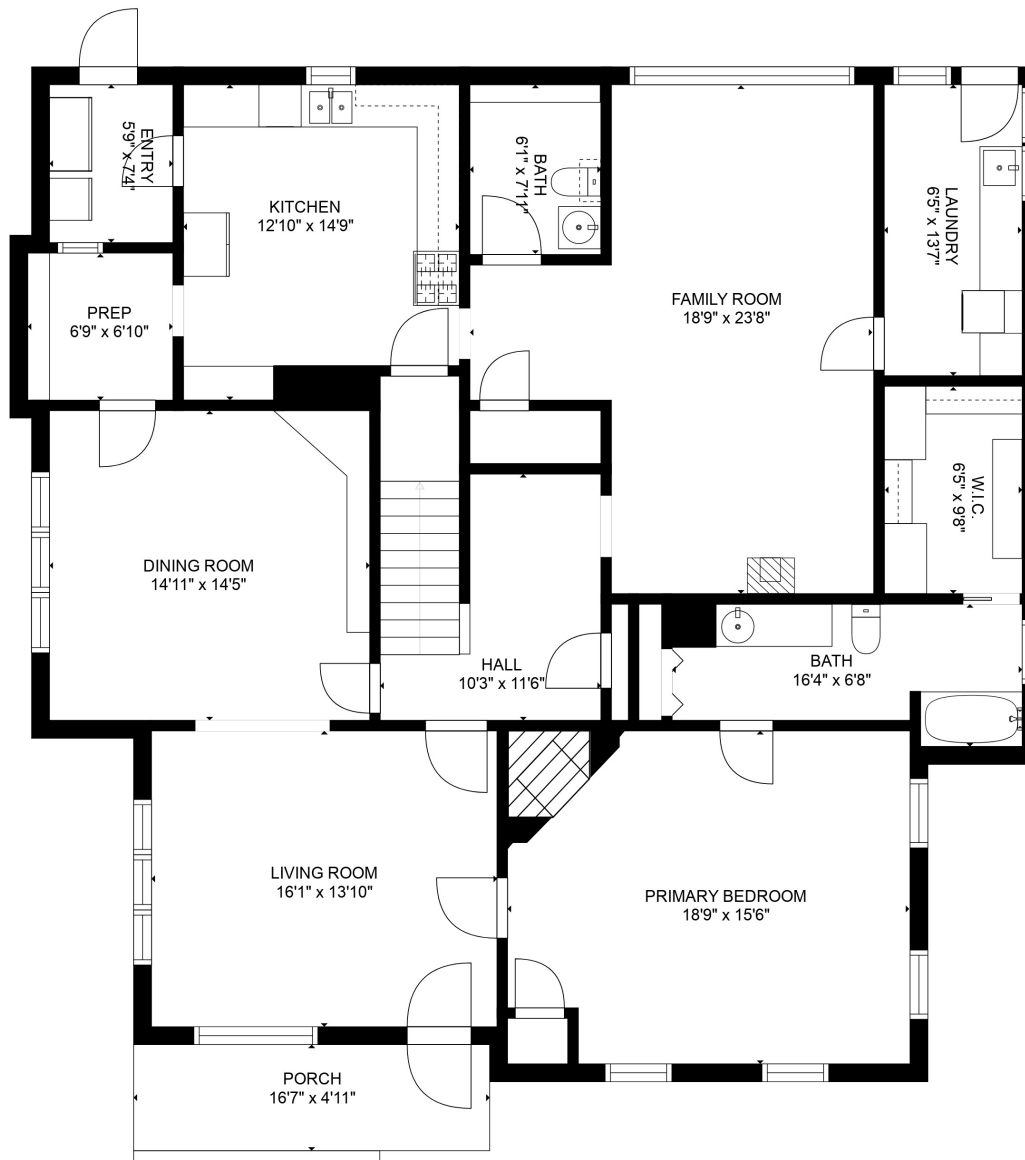

FLOOR 1

FLOOR 2

Estimated areas

GLA FLOOR 1: 2051 sq. ft, excluded 82 sq. ft
 GLA FLOOR 2: 1116 sq. ft, excluded 0 sq. ft
 Total GLA 3167 sq. ft, total scanned area 3249 sq. ft

SIZES AND DIMENSIONS ARE APPROXIMATE, ACTUAL MAY VARY.

Estimated areas

GLA FLOOR 1: 2051 sq. ft, excluded 82 sq. ft
 GLA FLOOR 2: 1116 sq. ft, excluded 0 sq. ft
 Total GLA 3167 sq. ft, total scanned area 3249 sq. ft

SIZES AND DIMENSIONS ARE APPROXIMATE, ACTUAL MAY VARY.