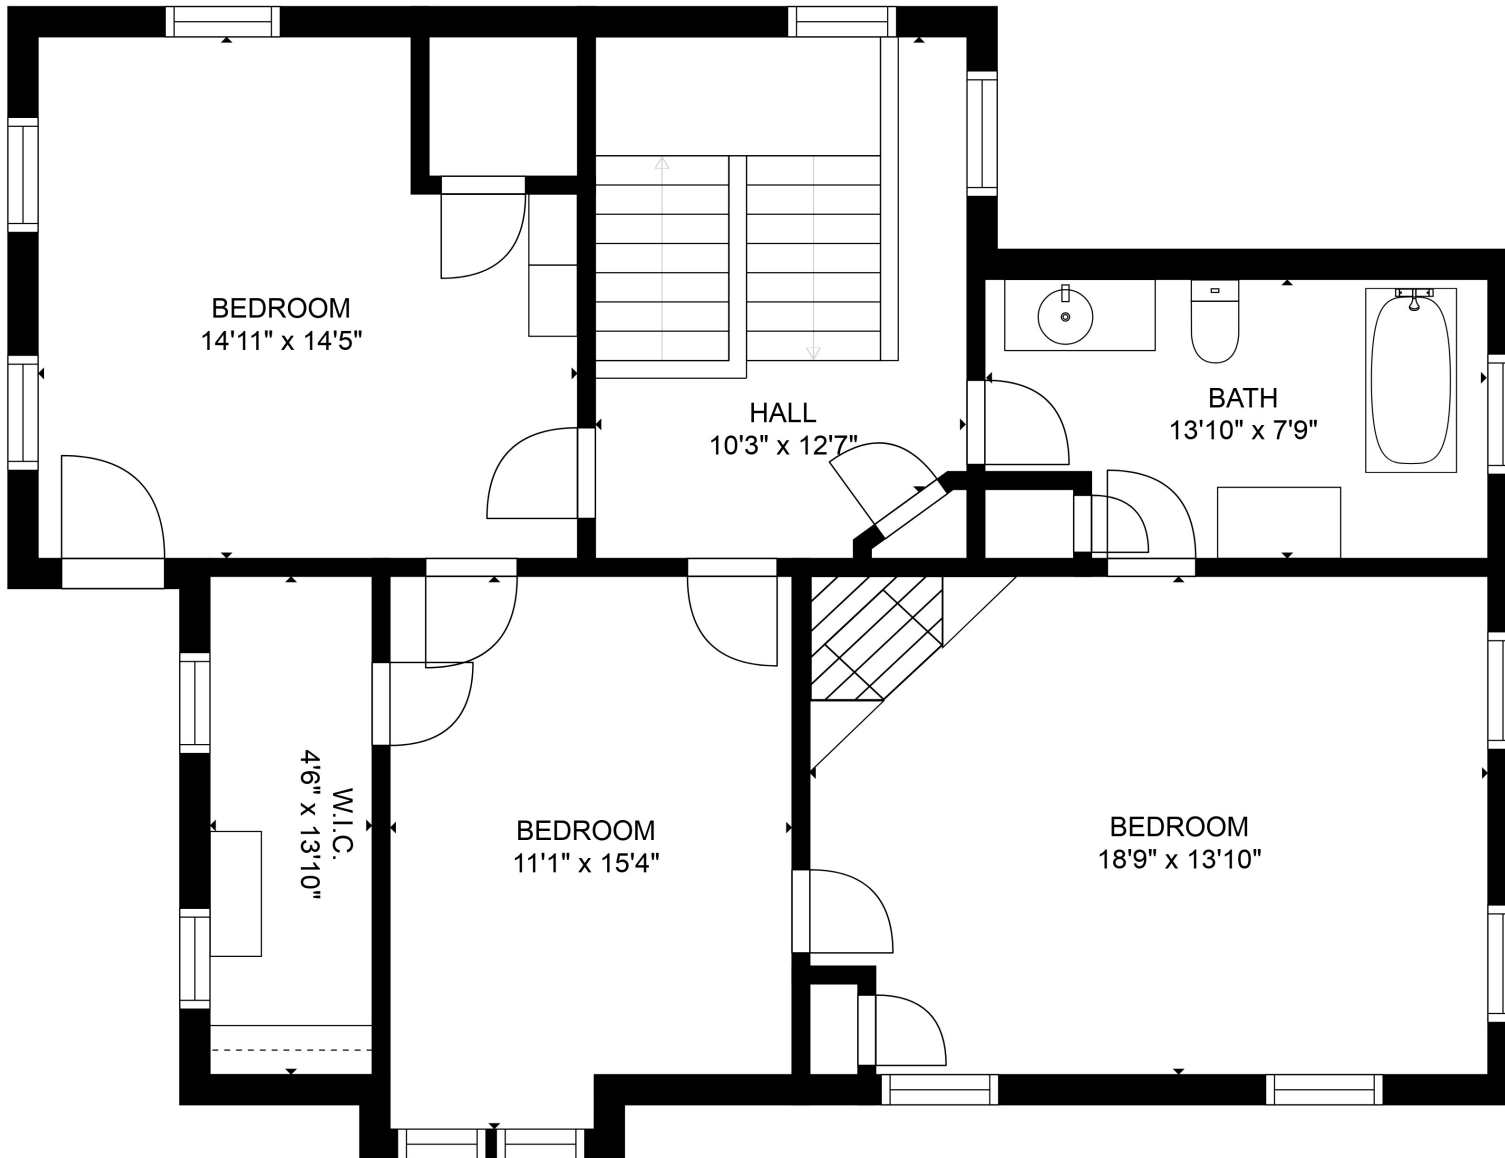

FLOOR 1

FLOOR 2

Estimated areas

GLA FLOOR 1: 2051 sq. ft, excluded 82 sq. ft
 GLA FLOOR 2: 1116 sq. ft, excluded 0 sq. ft
 Total GLA 3167 sq. ft, total scanned area 3249 sq. ft

SIZES AND DIMENSIONS ARE APPROXIMATE, ACTUAL MAY VARY.

Estimated areas

GLA FLOOR 1: 2051 sq. ft, excluded 82 sq. ft
 GLA FLOOR 2: 1116 sq. ft, excluded 0 sq. ft
 Total GLA 3167 sq. ft, total scanned area 3249 sq. ft

SIZES AND DIMENSIONS ARE APPROXIMATE, ACTUAL MAY VARY.