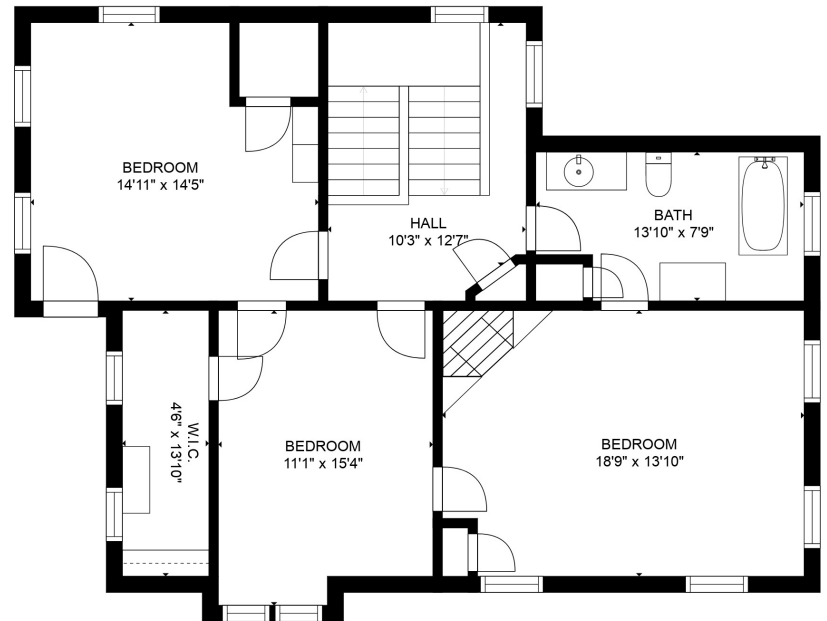

FLOOR 1

FLOOR 2

Estimated areas

GLA FLOOR 1: 2051 sq. ft, excluded 82 sq. ft
 GLA FLOOR 2: 1116 sq. ft, excluded 0 sq. ft
 Total GLA 3167 sq. ft, total scanned area 3249 sq. ft

SIZES AND DIMENSIONS ARE APPROXIMATE, ACTUAL MAY VARY.

Estimated areas

GLA FLOOR 1: 2051 sq. ft, excluded 82 sq. ft
 GLA FLOOR 2: 1116 sq. ft, excluded 0 sq. ft
 Total GLA 3167 sq. ft, total scanned area 3249 sq. ft

SIZES AND DIMENSIONS ARE APPROXIMATE, ACTUAL MAY VARY.