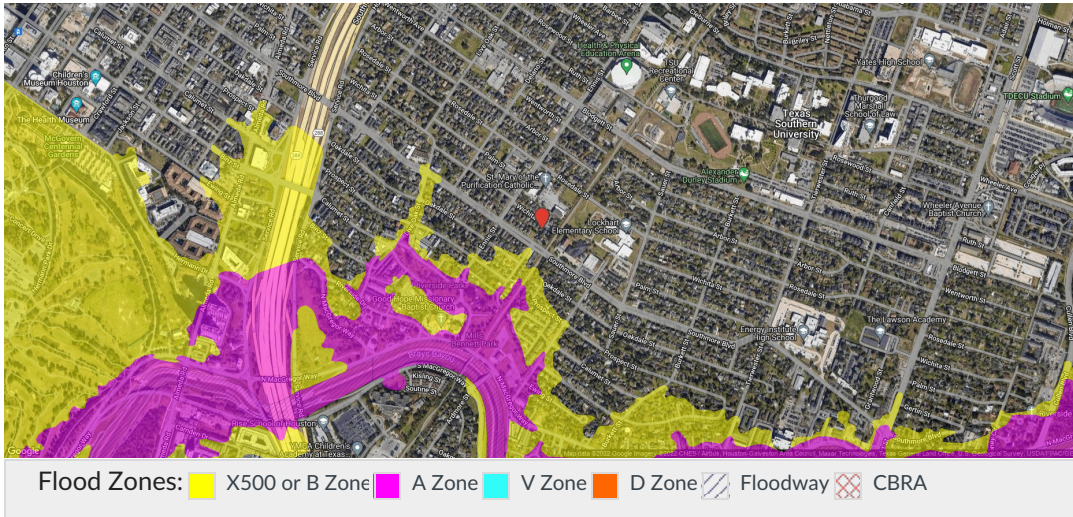

# Overview Map

3110 WICHITA ST HOUSTON, TX 77004-7763

LOCATION ACCURACY: Excellent

**Flood Zone Determination Report**

Flood Zone Determination: **OUT**

COMMUNITY	480296	PANEL	0880M
PANEL DATE	January 06, 2017	MAP NUMBER	48201C0880M