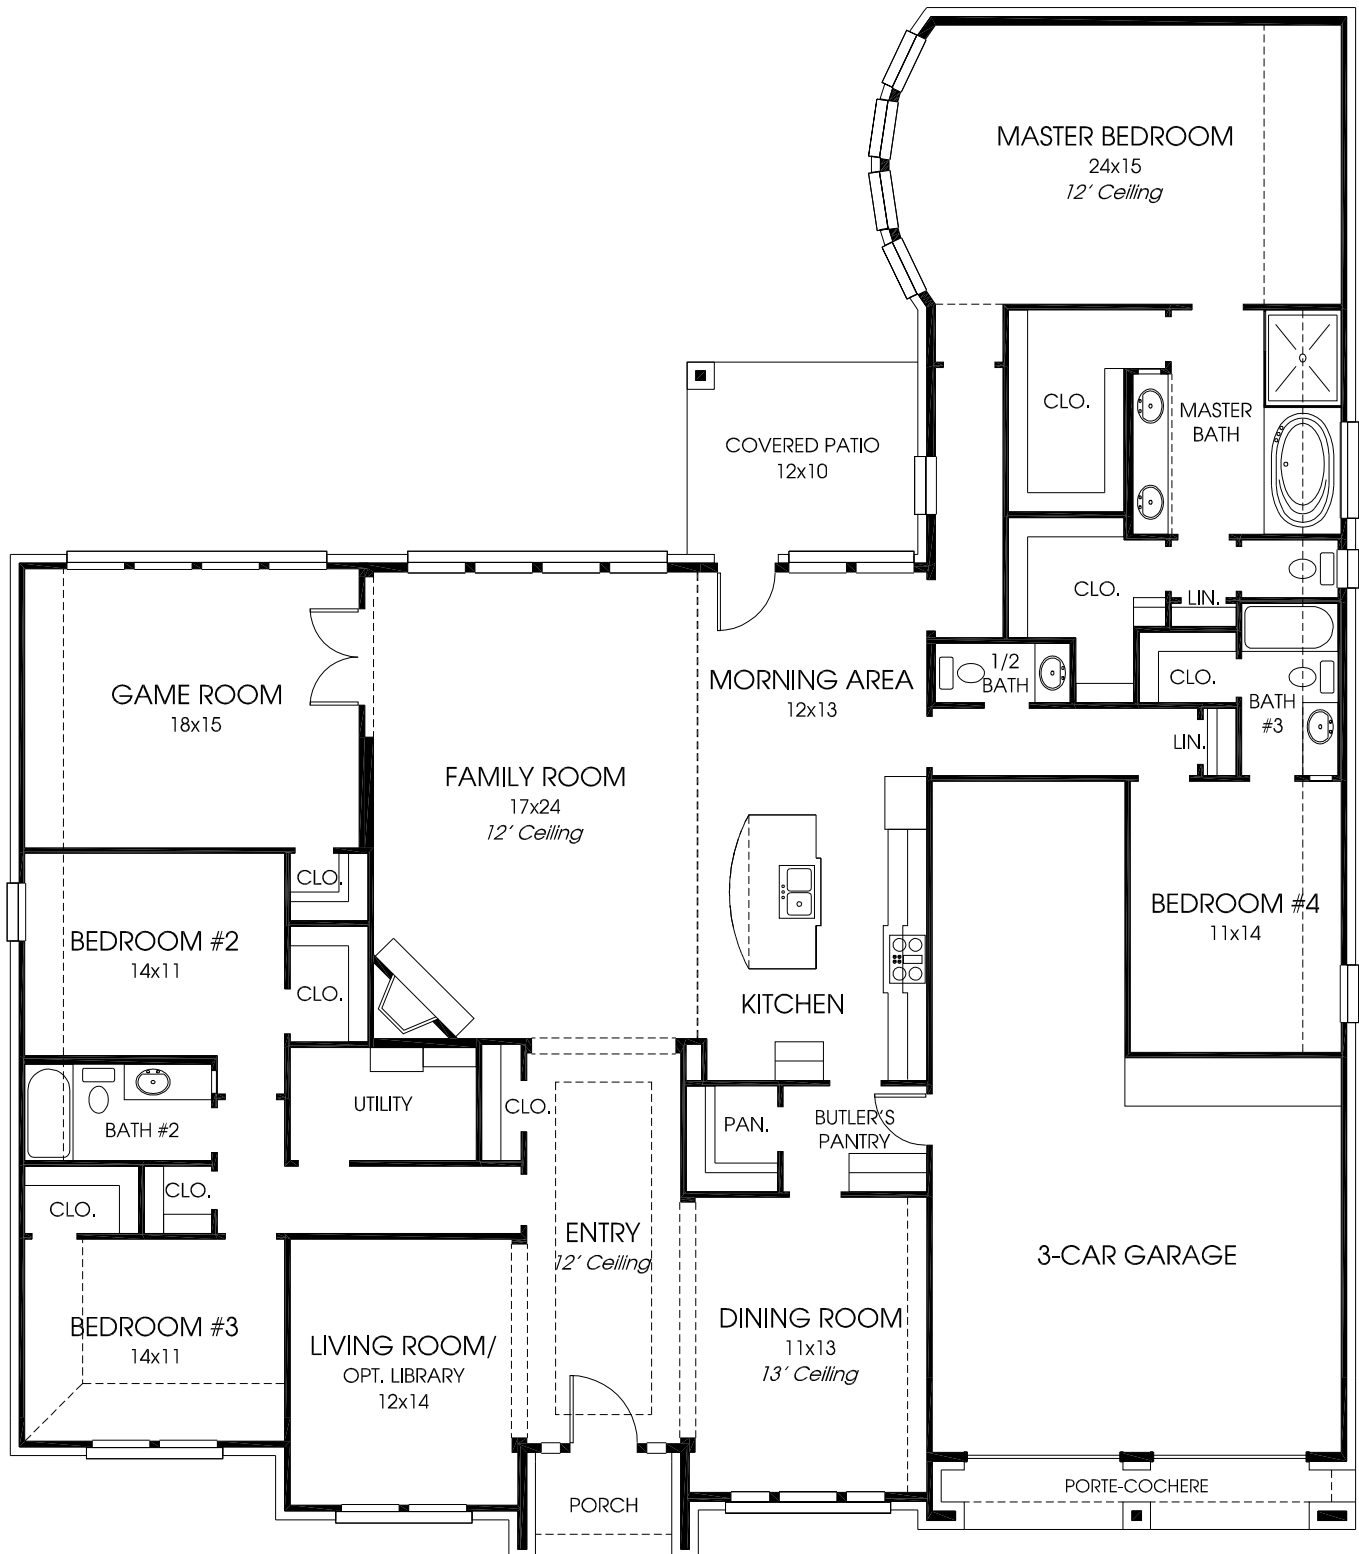

DESIGNS

Design 3428W

This home contains approximately 3,428 square feet and includes four bedrooms and three and a half baths.

Not included: inside keyed deadbolt locks, refrigerators, furnishings, drapery, plants, decorator items and all other personal property being used in model homes. Builder reserves the right to make changes in the plans and specifications, and to substitute material of similar quality. Room dimensions indicate approximate inside area measurements.

Note: Any options listed on this brochure are available at an additional cost.

10/07/2011 - Perry Homes
(80' U)

PERRY HOMES

Some of the elevations shown may not be available in all communities.

Design 3428W E-1

Design 3428W E-2

Design 3428W E-30

Elevations subject to change.

10/07/2011 - Perry Homes
(80' U)

PERRY HOMES