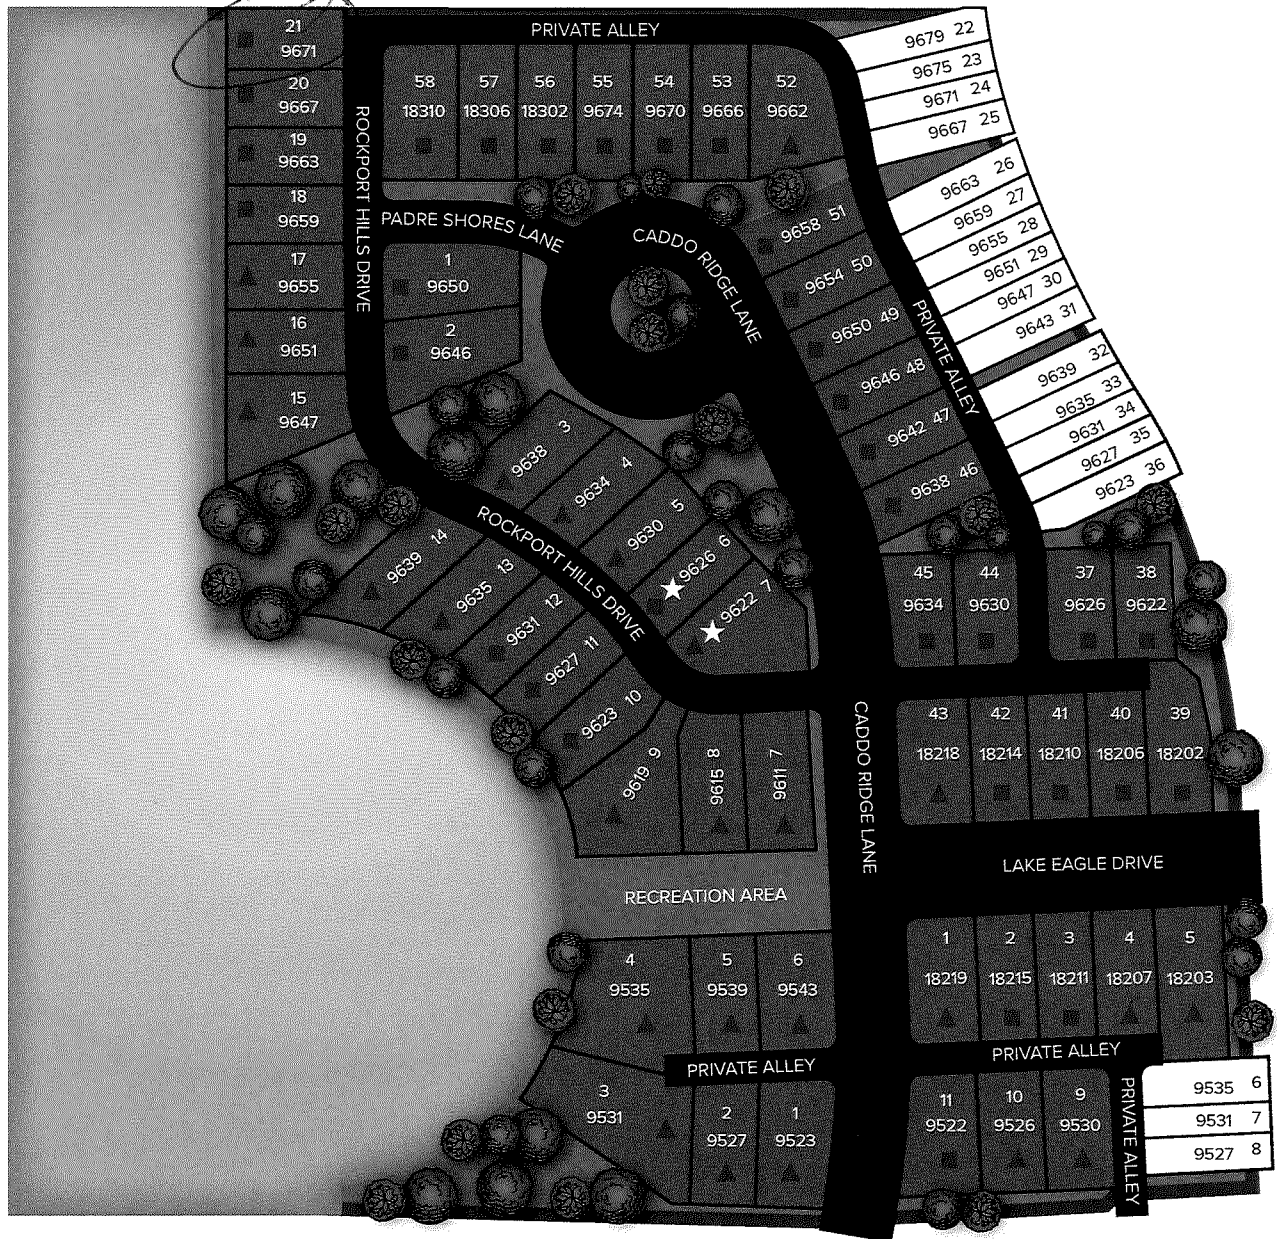

TOWNE LAKE SECTION 40

cm

- COTTAGES   ○ TOWNHOMES
- ▲ 39' COTTAGES   ■ 34' COTTAGES
- SOLD   ● QUICK MOVE-IN   ☆ MODEL HOME