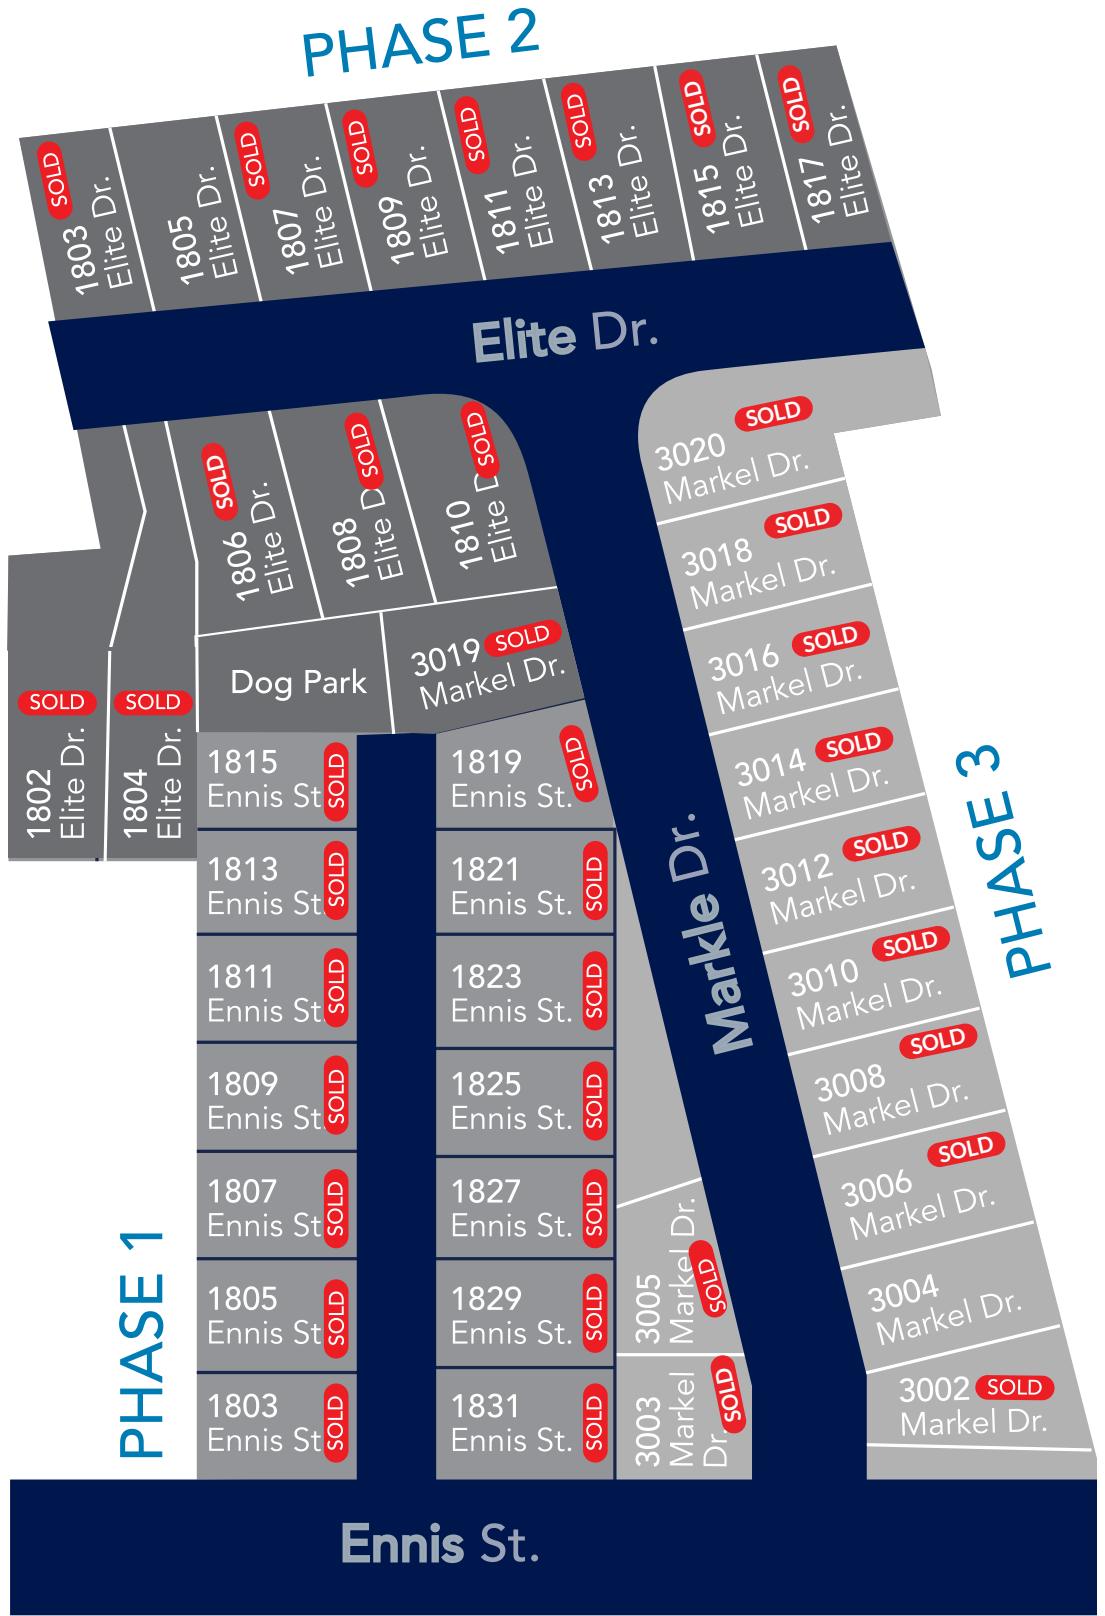

SECOND FLOOR

Unit 01

Unit 02

THIRD FLOOR

Unit 01

Unit 02

ROOF DECK

Elite EaDo

EAST DOWNTOWN

Nancy's Hustle

The Rustic

The Original Ninfa's on Navigation

Indianola

Minute Maid Park

8th Wonder Brewery

EADO Fitness