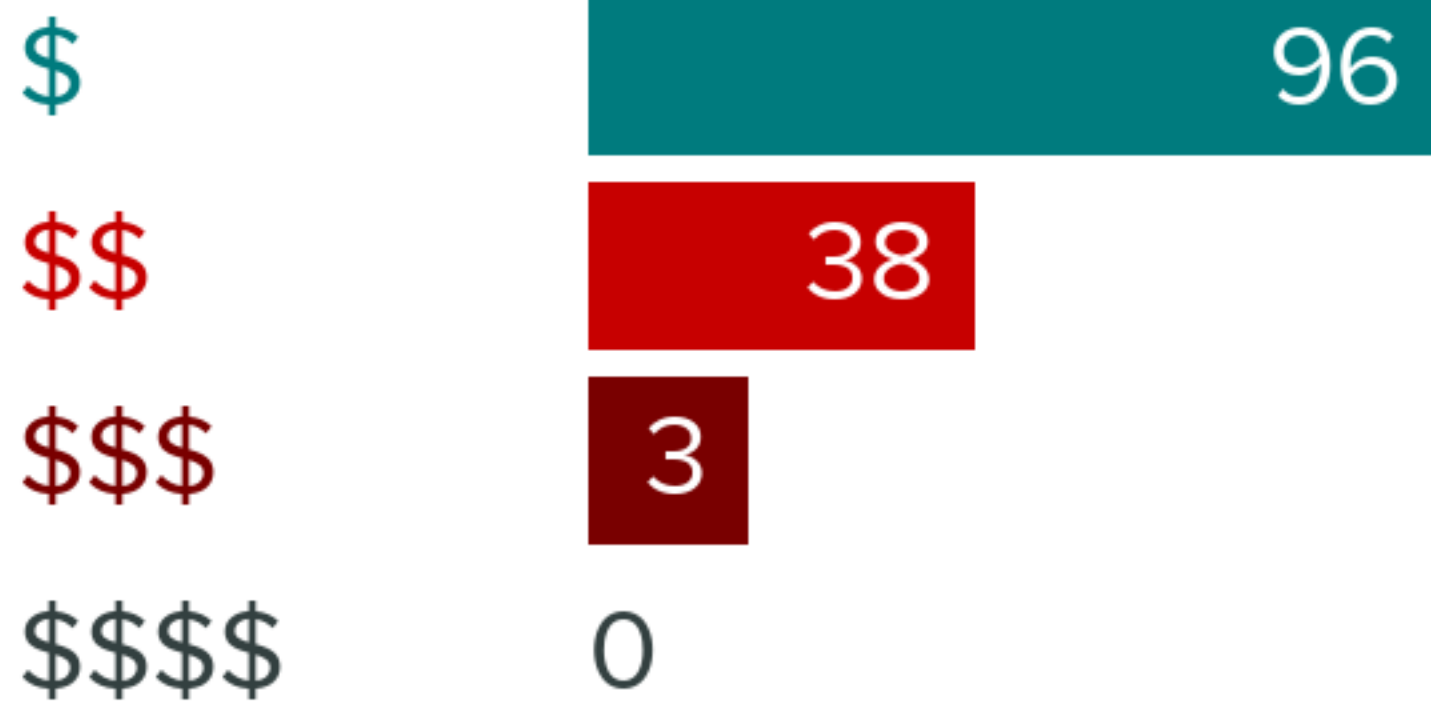

147

WITHIN 5 MILES

GOOD EATS BY CATEGORY

AMERICAN	27
FAST FOOD	26
MEXICAN	15
PIZZA	10
INTERNATIONAL	10
ASIAN	9
BARS	6
SEAFOOD	6
STEAKHOUSES	5
OTHER	12

11507 CYPRESSWOOD TRAIL DRIVE, HOUSTON, TX, 77070

SCHOOL REPORT