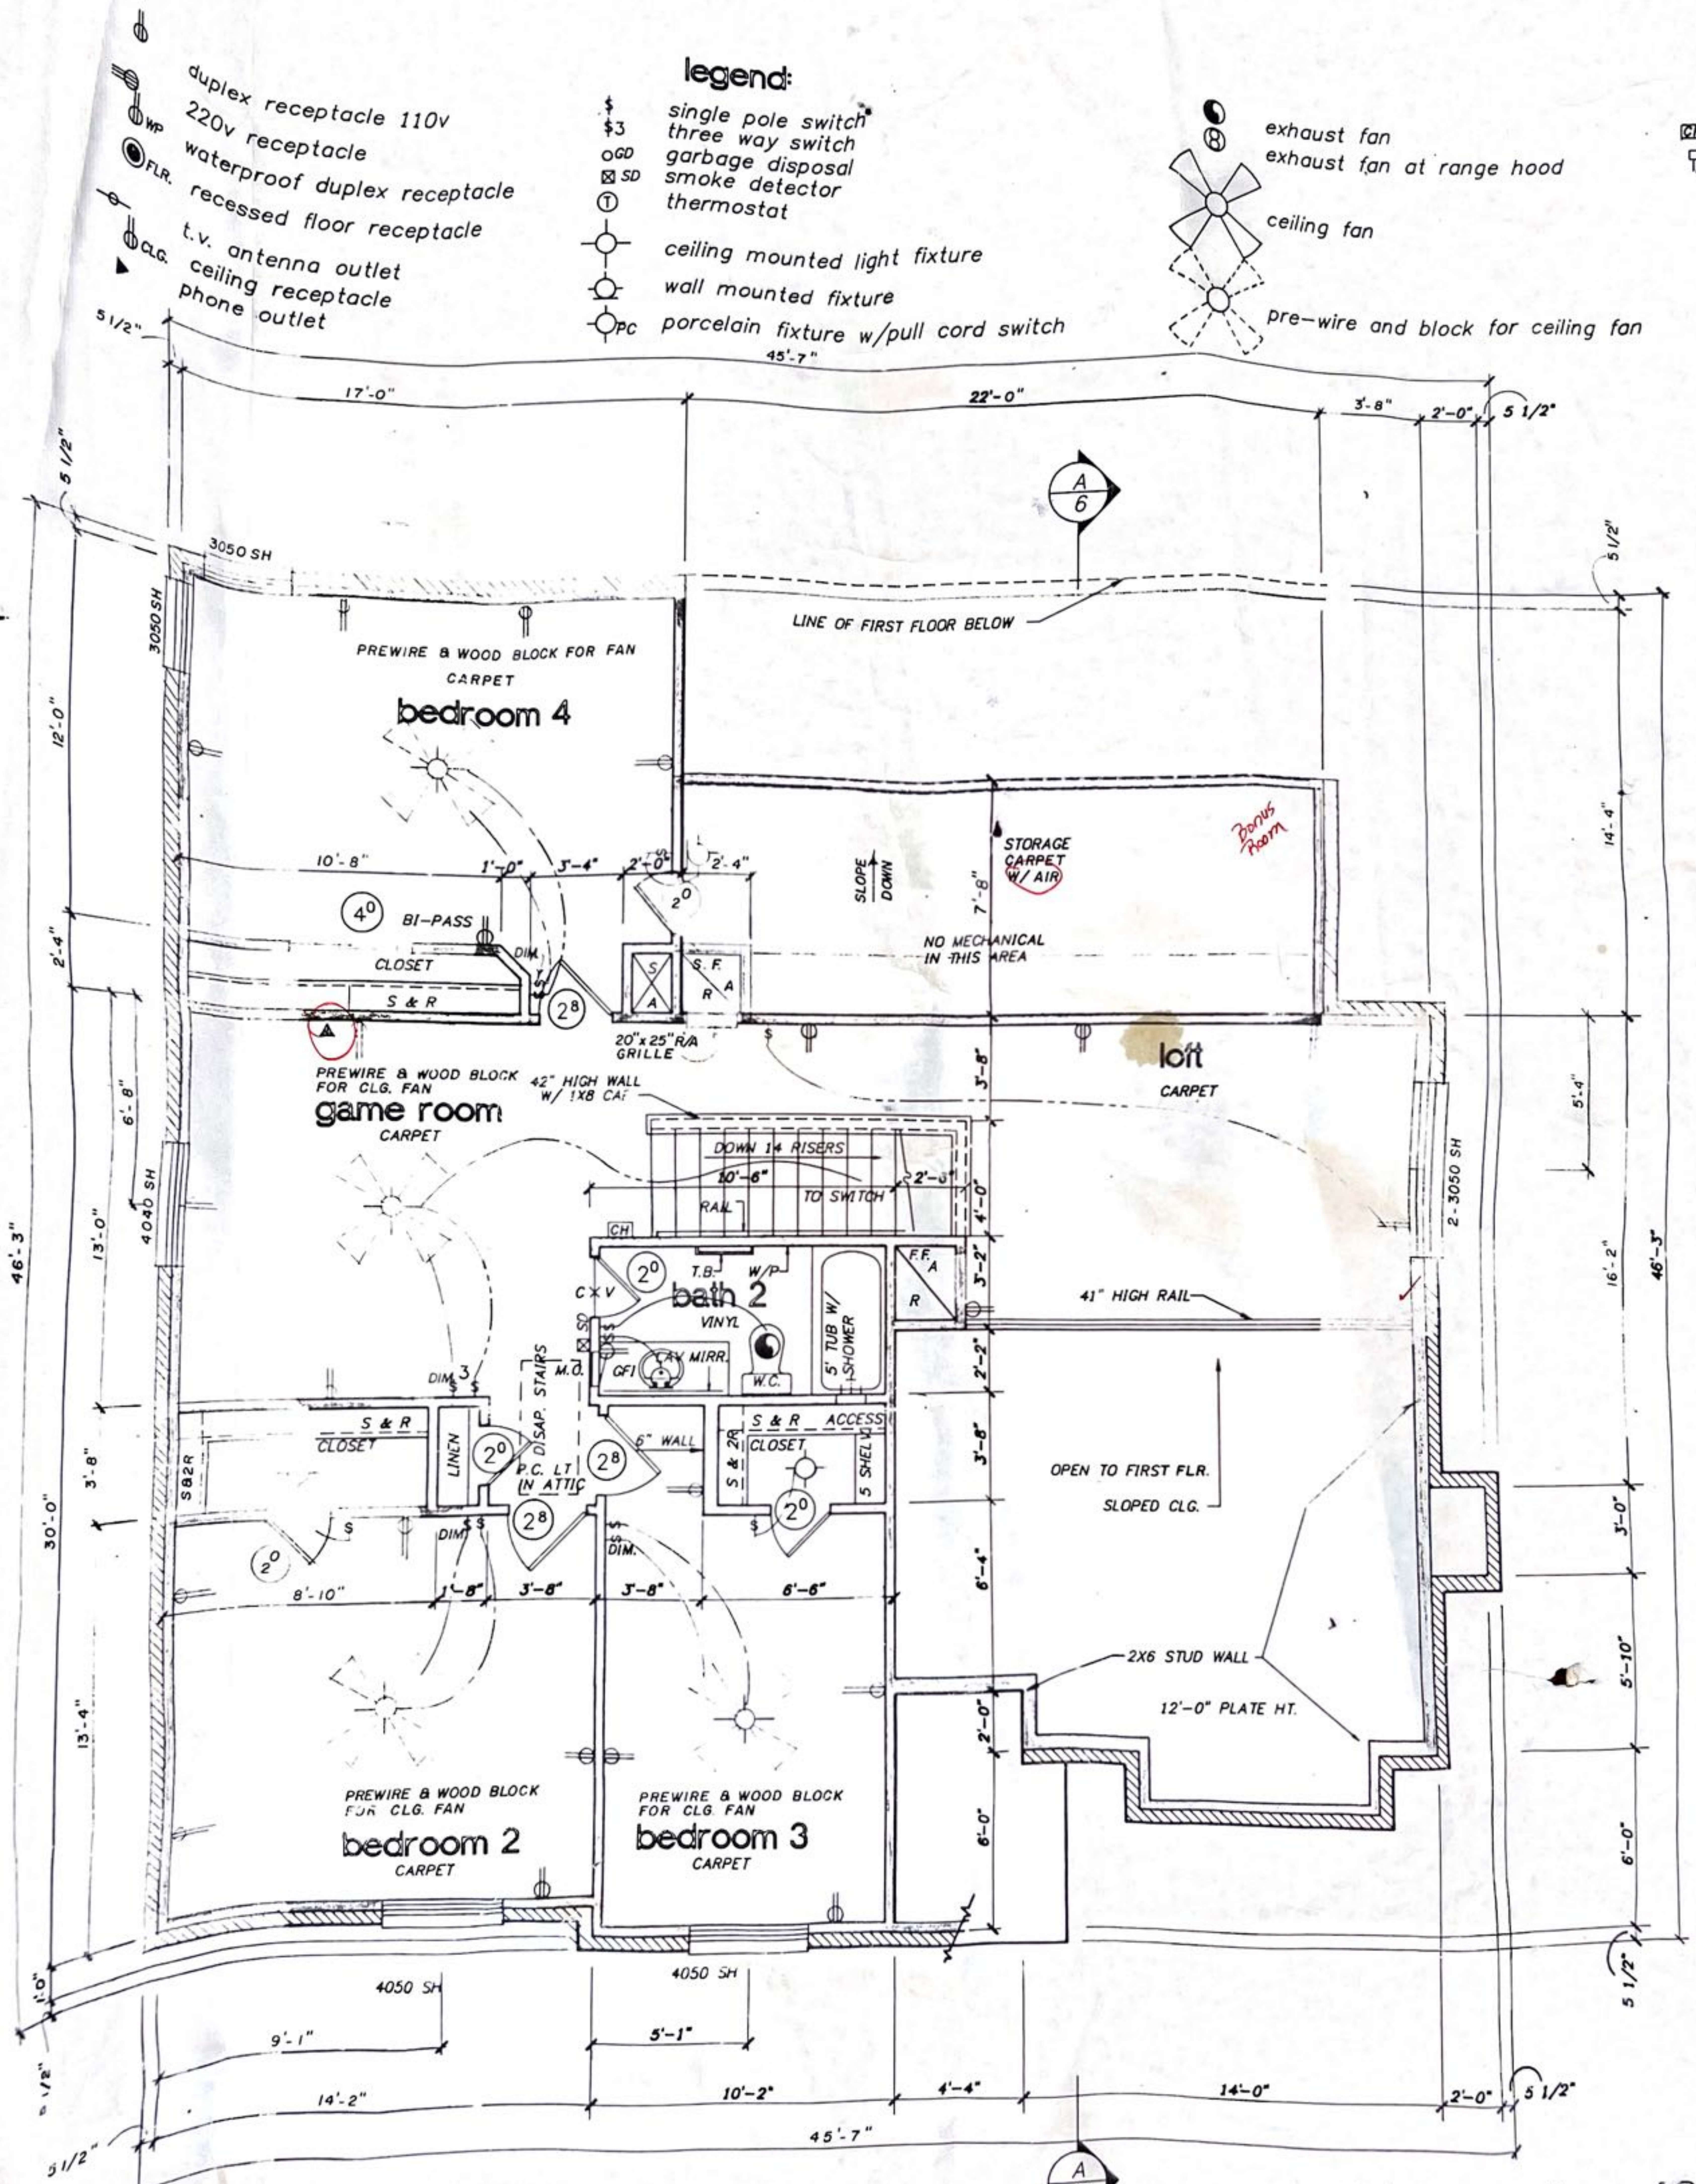

legend:

- ⊕ duplex receptacle 110v
- ⊕ WP 220v receptacle
- ⊕ FLR. waterproof duplex receptacle
- ⊕ recessed floor receptacle
- ⊕ t.v. antenna outlet
- ⊕ CLG. ceiling receptacle
- ⊕ phone outlet

- ⊕ \$3 single pole switch
- ⊕ three way switch
- ⊕ OGD garbage disposal
- ⊕ SD smoke detector
- ⊕ thermostat
- ⊕ ceiling mounted light fixture
- ⊕ wall mounted fixture
- ⊕ PC porcelain fixture w/pull cord switch

- ⊕ exhaust fan
- ⊕ exhaust fan at range hood
- ⊕ ceiling fan
- ⊕ pre-wire and block for ceiling fan

CH CH
P.B. PU

second floor plan-4896

SCALE: 1/4"=1'-0"