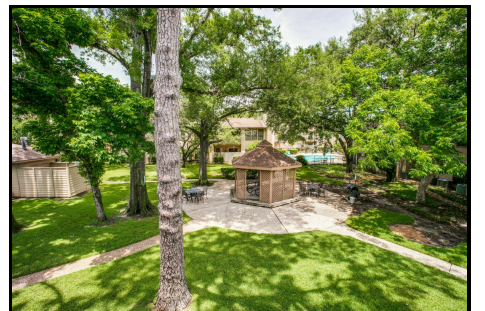

5000 Milwee St #60, Houston, TX 77092

\$145,000

990 sq. ft.
2 bedrooms
2 bathrooms
Remodeled and Upgrades Lot Size

COLDWELL BANKER
2Bed/2Bath with Courtyard Views

Todd Welch
713.875.4240
todd.welch@cbrealty.com