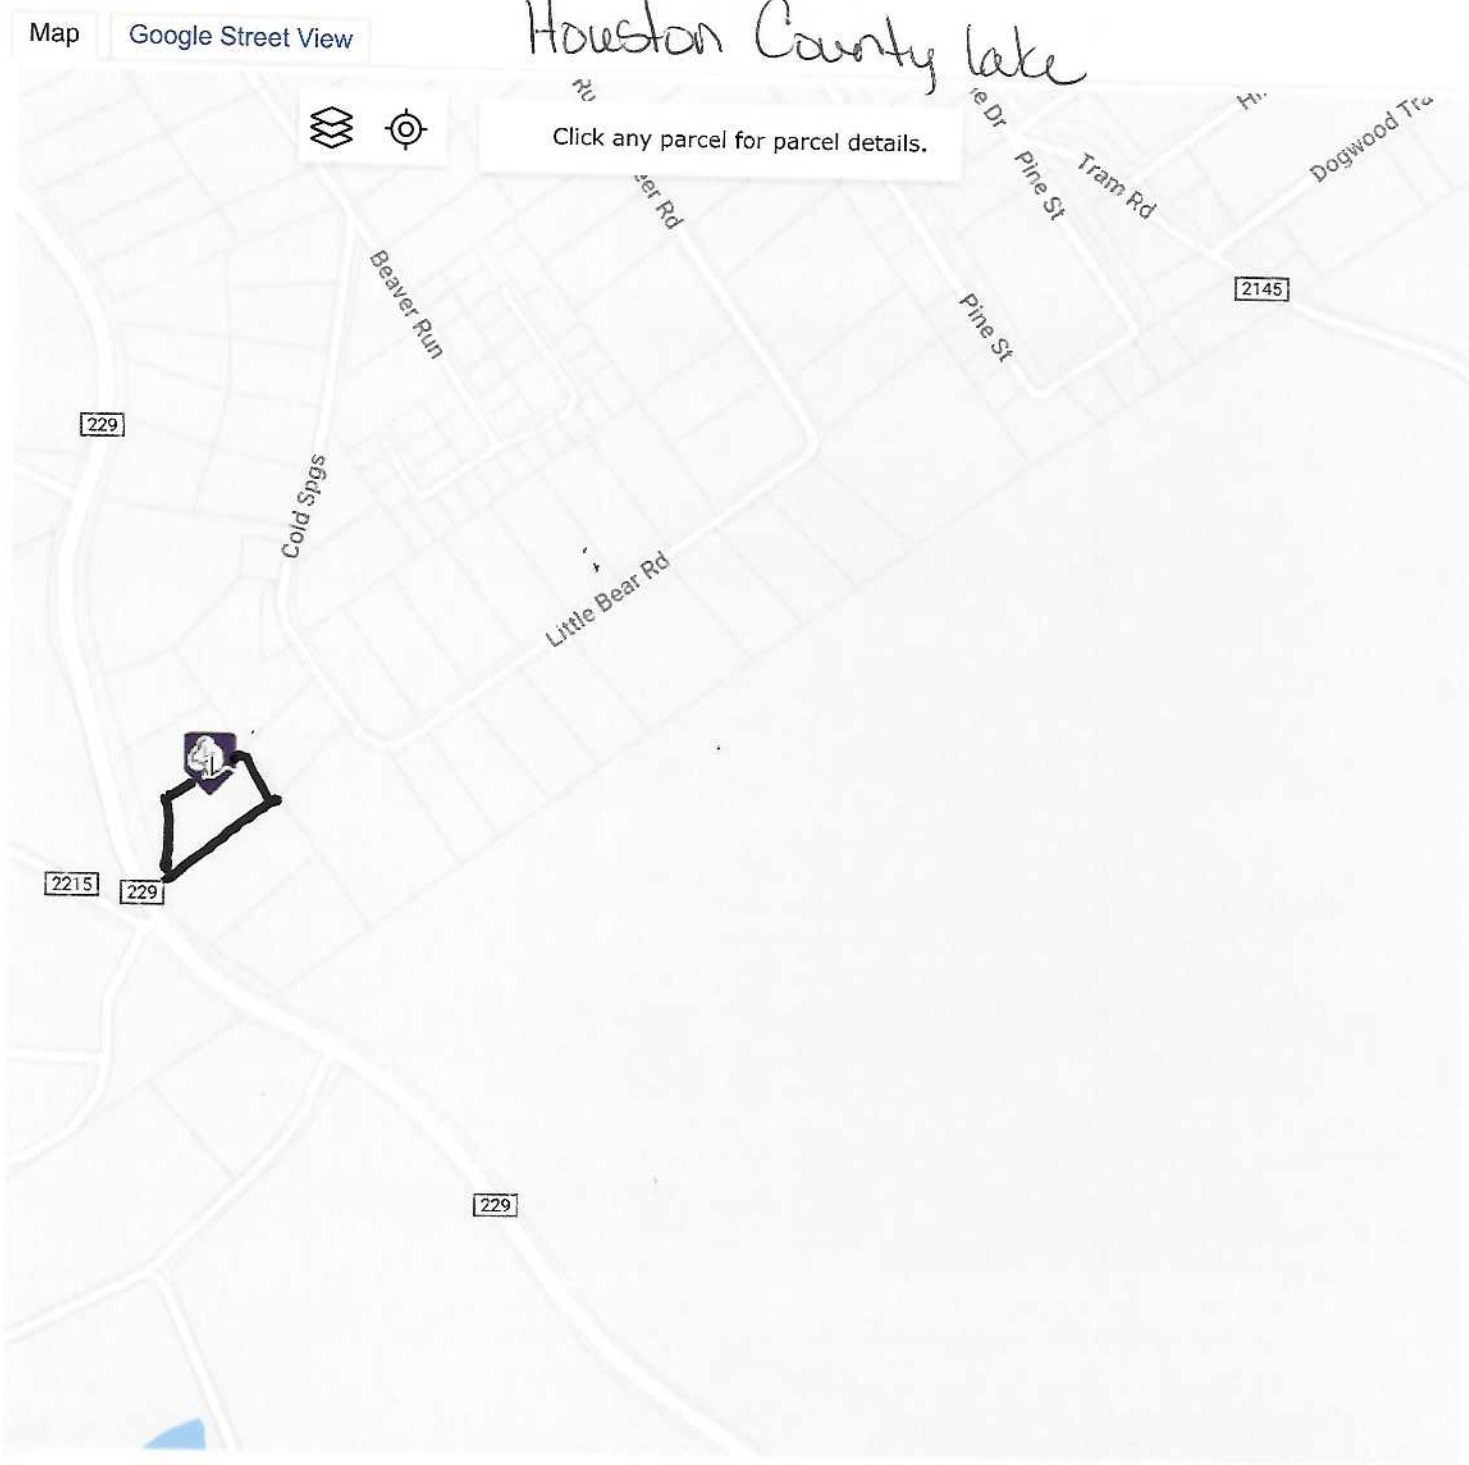

Houston County lake

N

Loop 304
Crockett

Parcel Disclaimer

Ruler

Legend

500 ft

RMap data ©2022

Houston County lake. N

Map Google Street View

Click any parcel for parcel details.

Loop 304

Crockett

Map

Google Street View

1. Address 888 FM 229

2. Lake Baptist Church

Parcel Disclaimer

Ruler

Legend

Map

Google Street View

Ctrl-click any shaded area for layer details.

Shows to be NO Flood Plain

Ruler

Legend

Google

229

Map data ©2022 Imagery ©2022, Maxar Technologies

Houston County Lake

Map Google Street View

Click any parcel for parcel details.