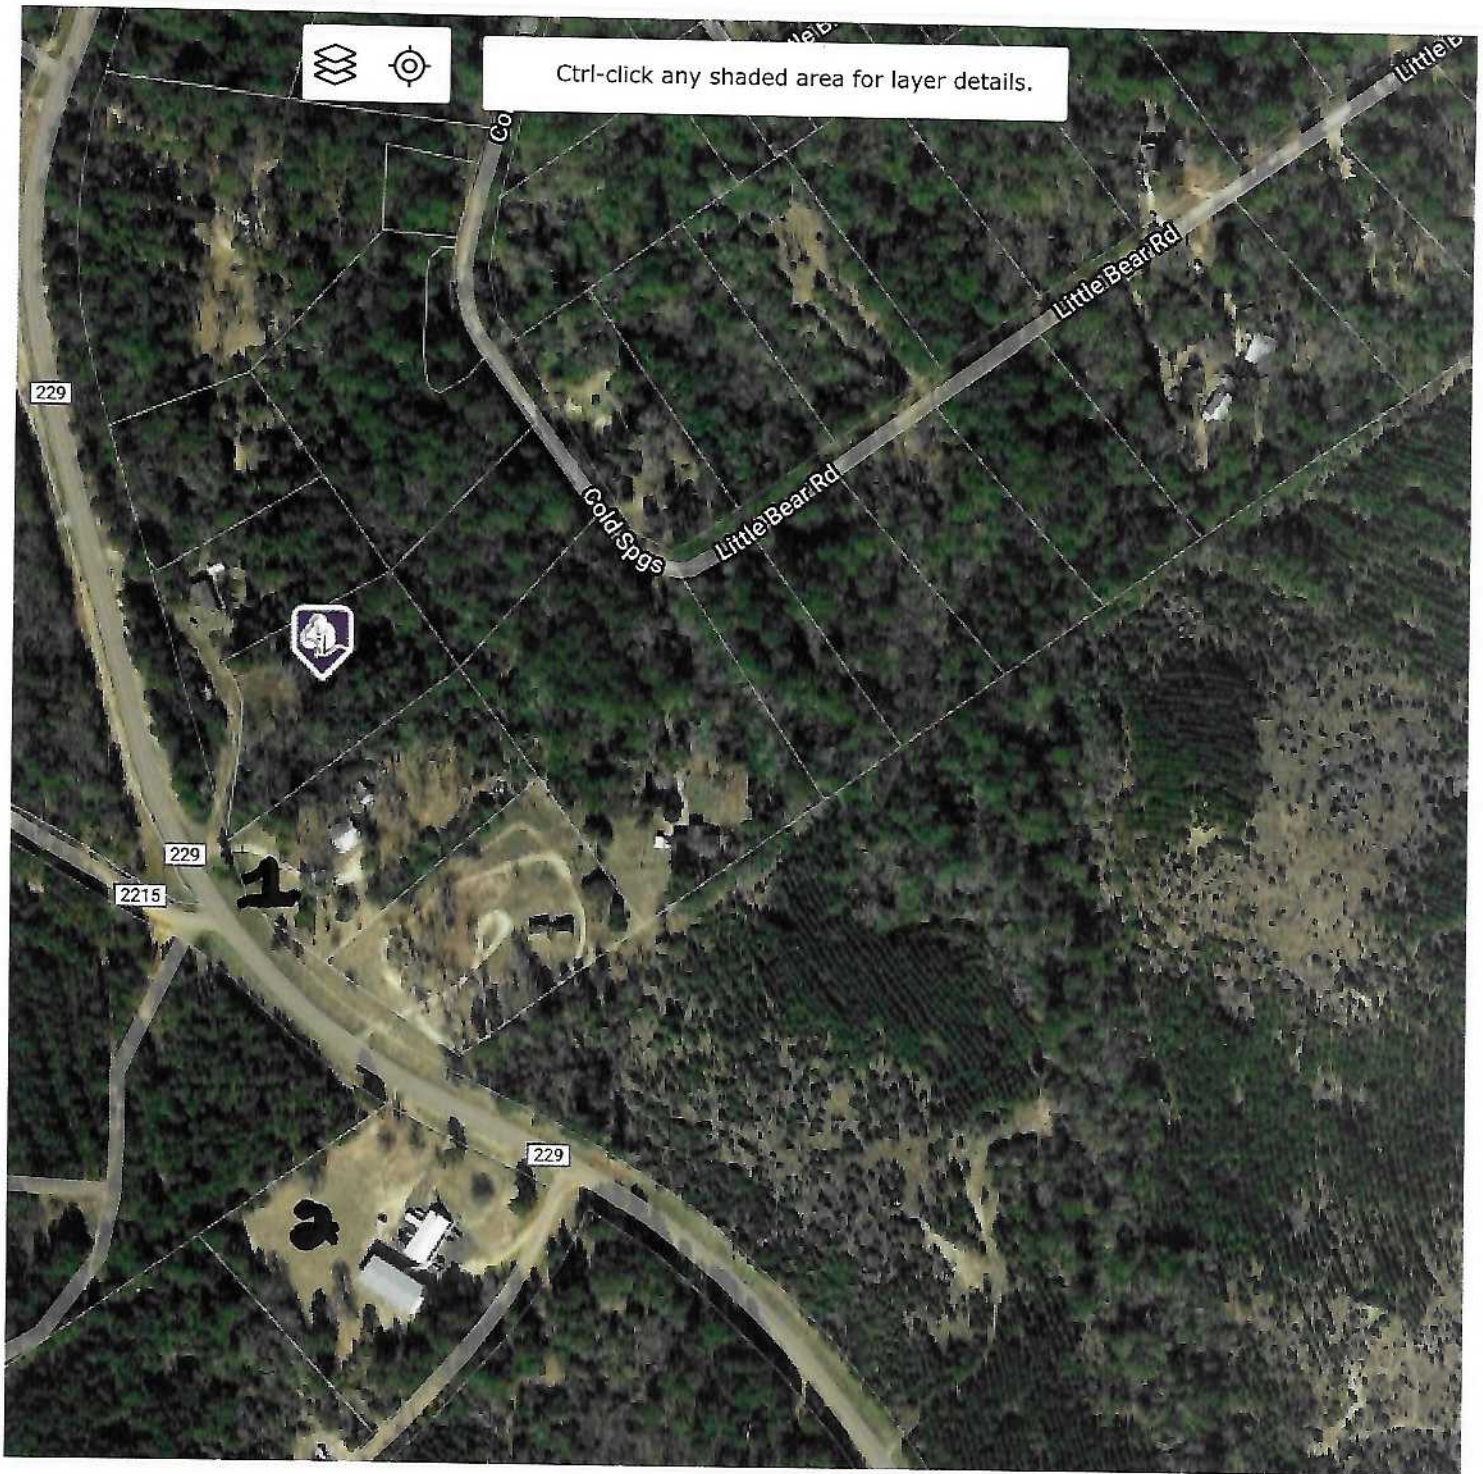

Houston County lake. N

Map Google Street View

Click any parcel for parcel details.

Loop 304

Crockett

Map

Google Street View

1. Address 888 FM 229

2. Lake Baptist Church

Parcel Disclaimer

Ruler

Legend

Map

Google Street View

Ctrl-click any shaded area for layer details.

Shows to be NO Flood Plain

Ruler

Legend

Google

229

Map data ©2022 Imagery ©2022, Maxar Technologies

Houston County Lake

Map Google Street View

Click any parcel for parcel details.

Parcel Disclaimer

Ruler
Legend

20 m

RMap data ©2022