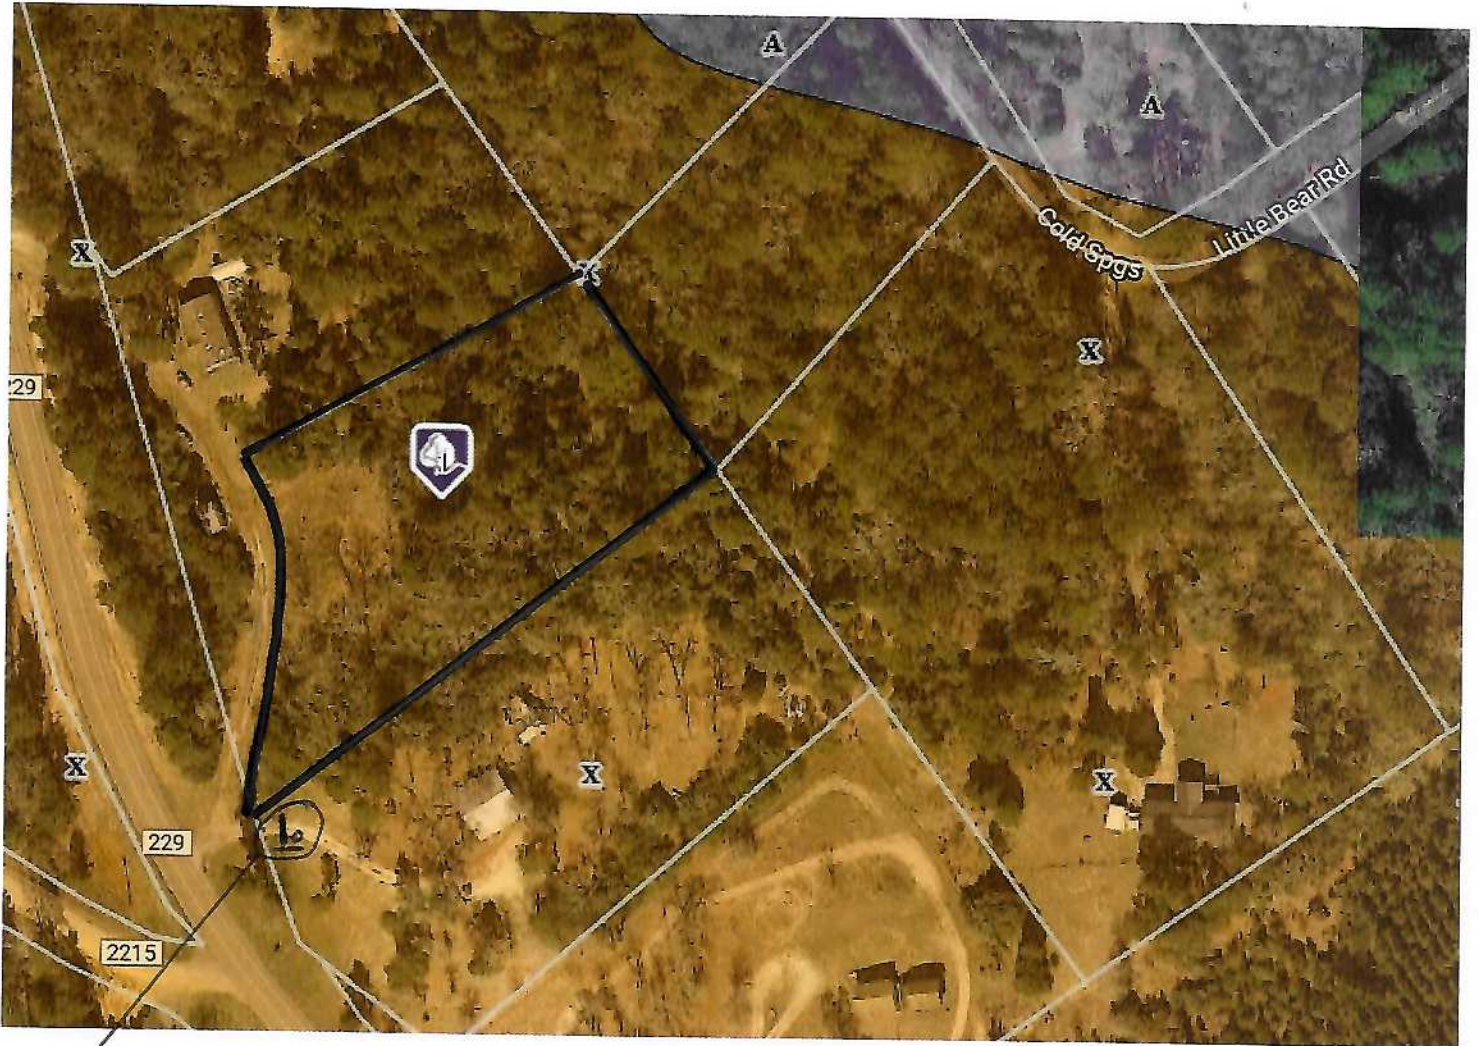

Houston County lake. N

Map Google Street View

Click any parcel for parcel details.

Loop 304

Crockett

Map

Google Street View

1. Address 888 FM 229

2. Lake Baptist Church

Parcel Disclaimer

Ruler

Legend

Map

Google Street View

Ctrl-click any shaded area for layer details.

Shows to be NO Flood Plain

① Address 8888 Fm 229

Coastal 100-Year Floodway

Coastal 100-year Floodplain

100-year Floodway

100-year Flood

Parcel Disclaimer

500-year Floodplain Incl. levee protected area

Out of Special Flood Hazard Area

Ruler

Legend

Google

229

Map data ©2022 Imagery ©2022, Maxar Technologies

Houston County Lake

Map Google Street View

Click any parcel for parcel details.