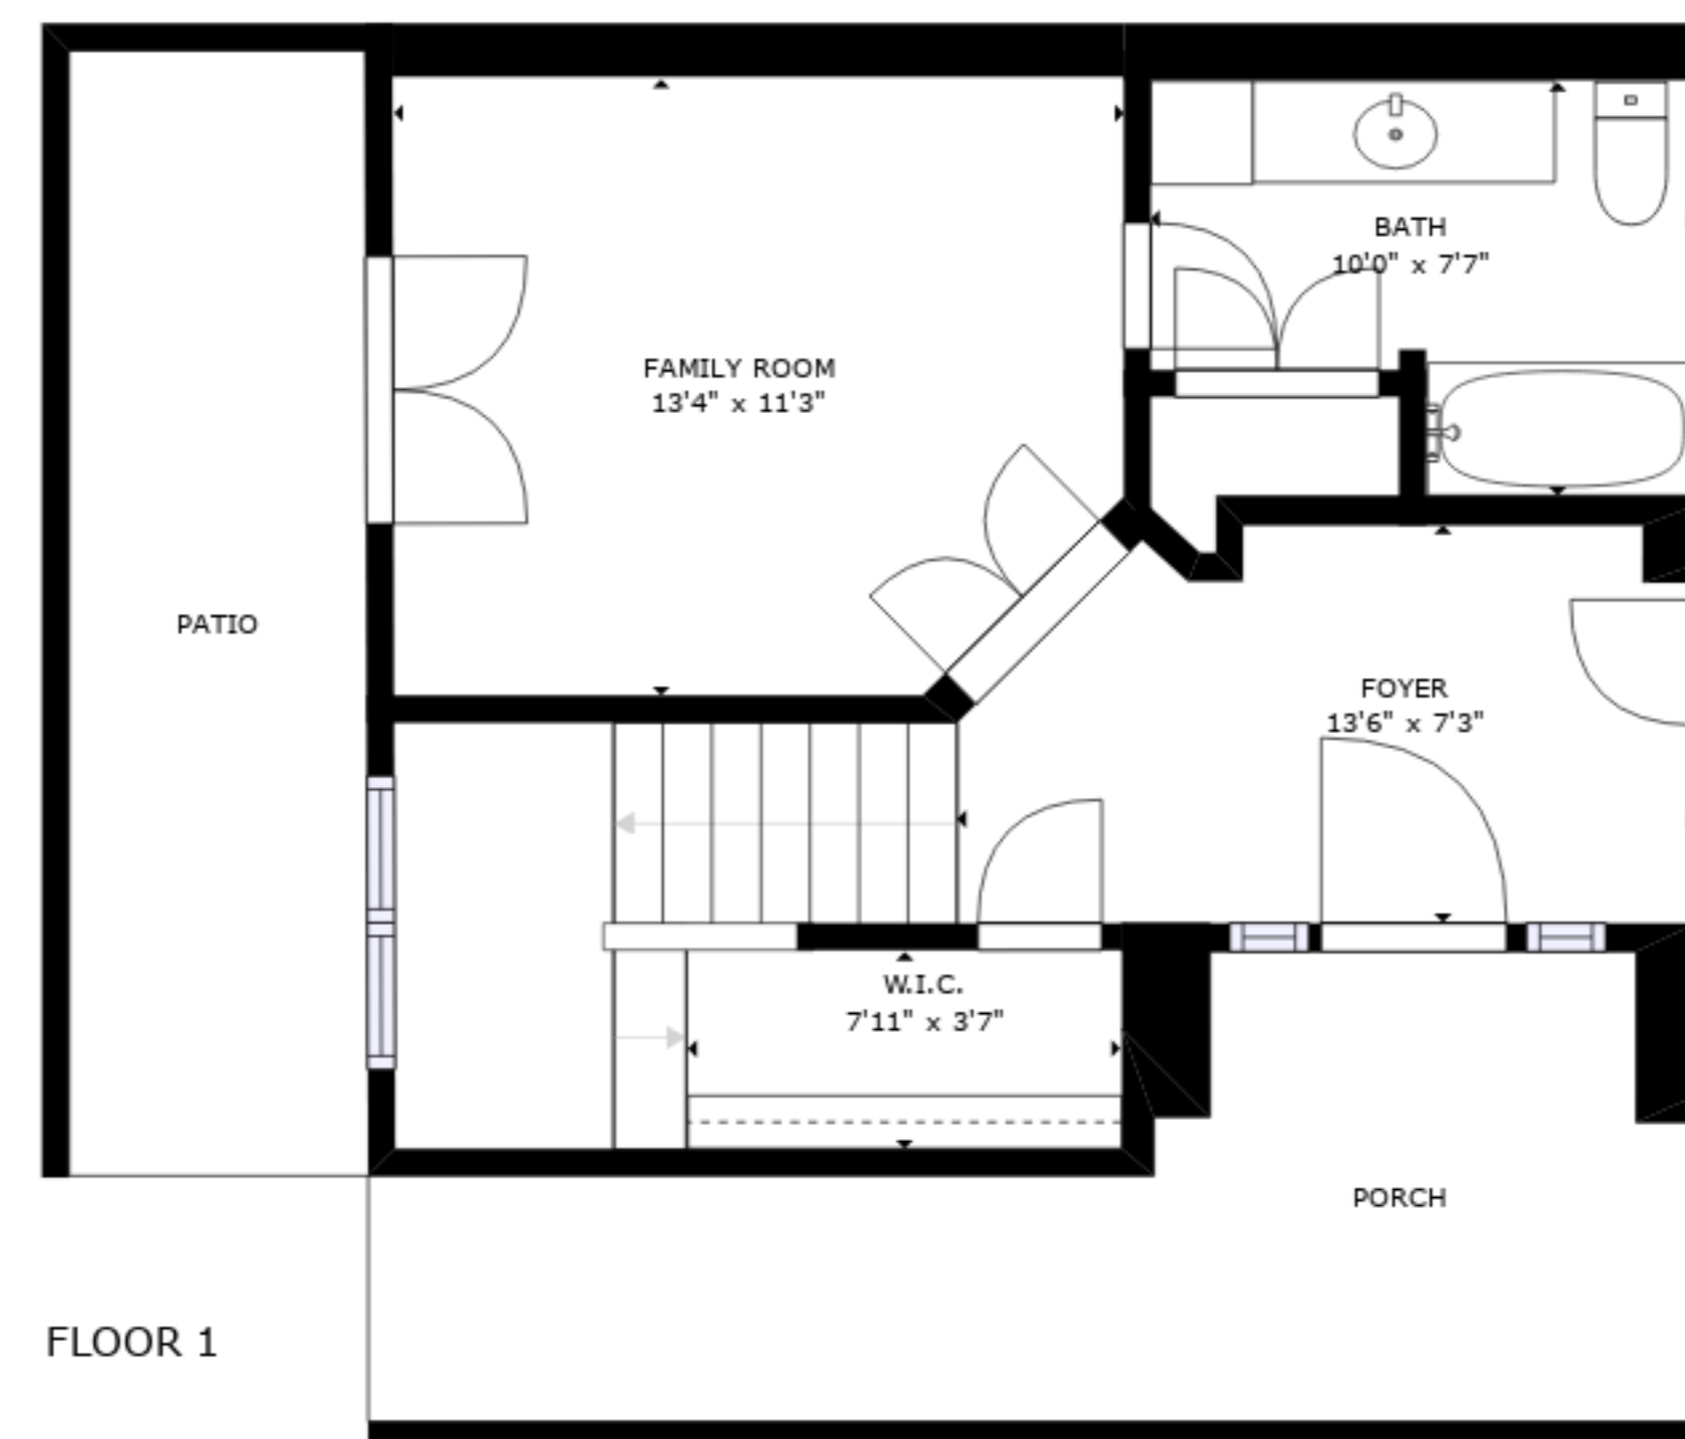

FLOOR 3

FLOOR 2

FLOOR 1

GROSS INTERNAL AREA
 FLOOR 1: 424 sq. ft, FLOOR 2: 903 sq. ft
 FLOOR 3: 964 sq. ft, EXCLUDED AREAS:
 PATIO: 113 sq. ft, PORCH: 146 sq. ft
 TOTAL: 2291 sq. ft

SIZES AND DIMENSIONS ARE APPROXIMATE, ACTUAL MAY VARY.