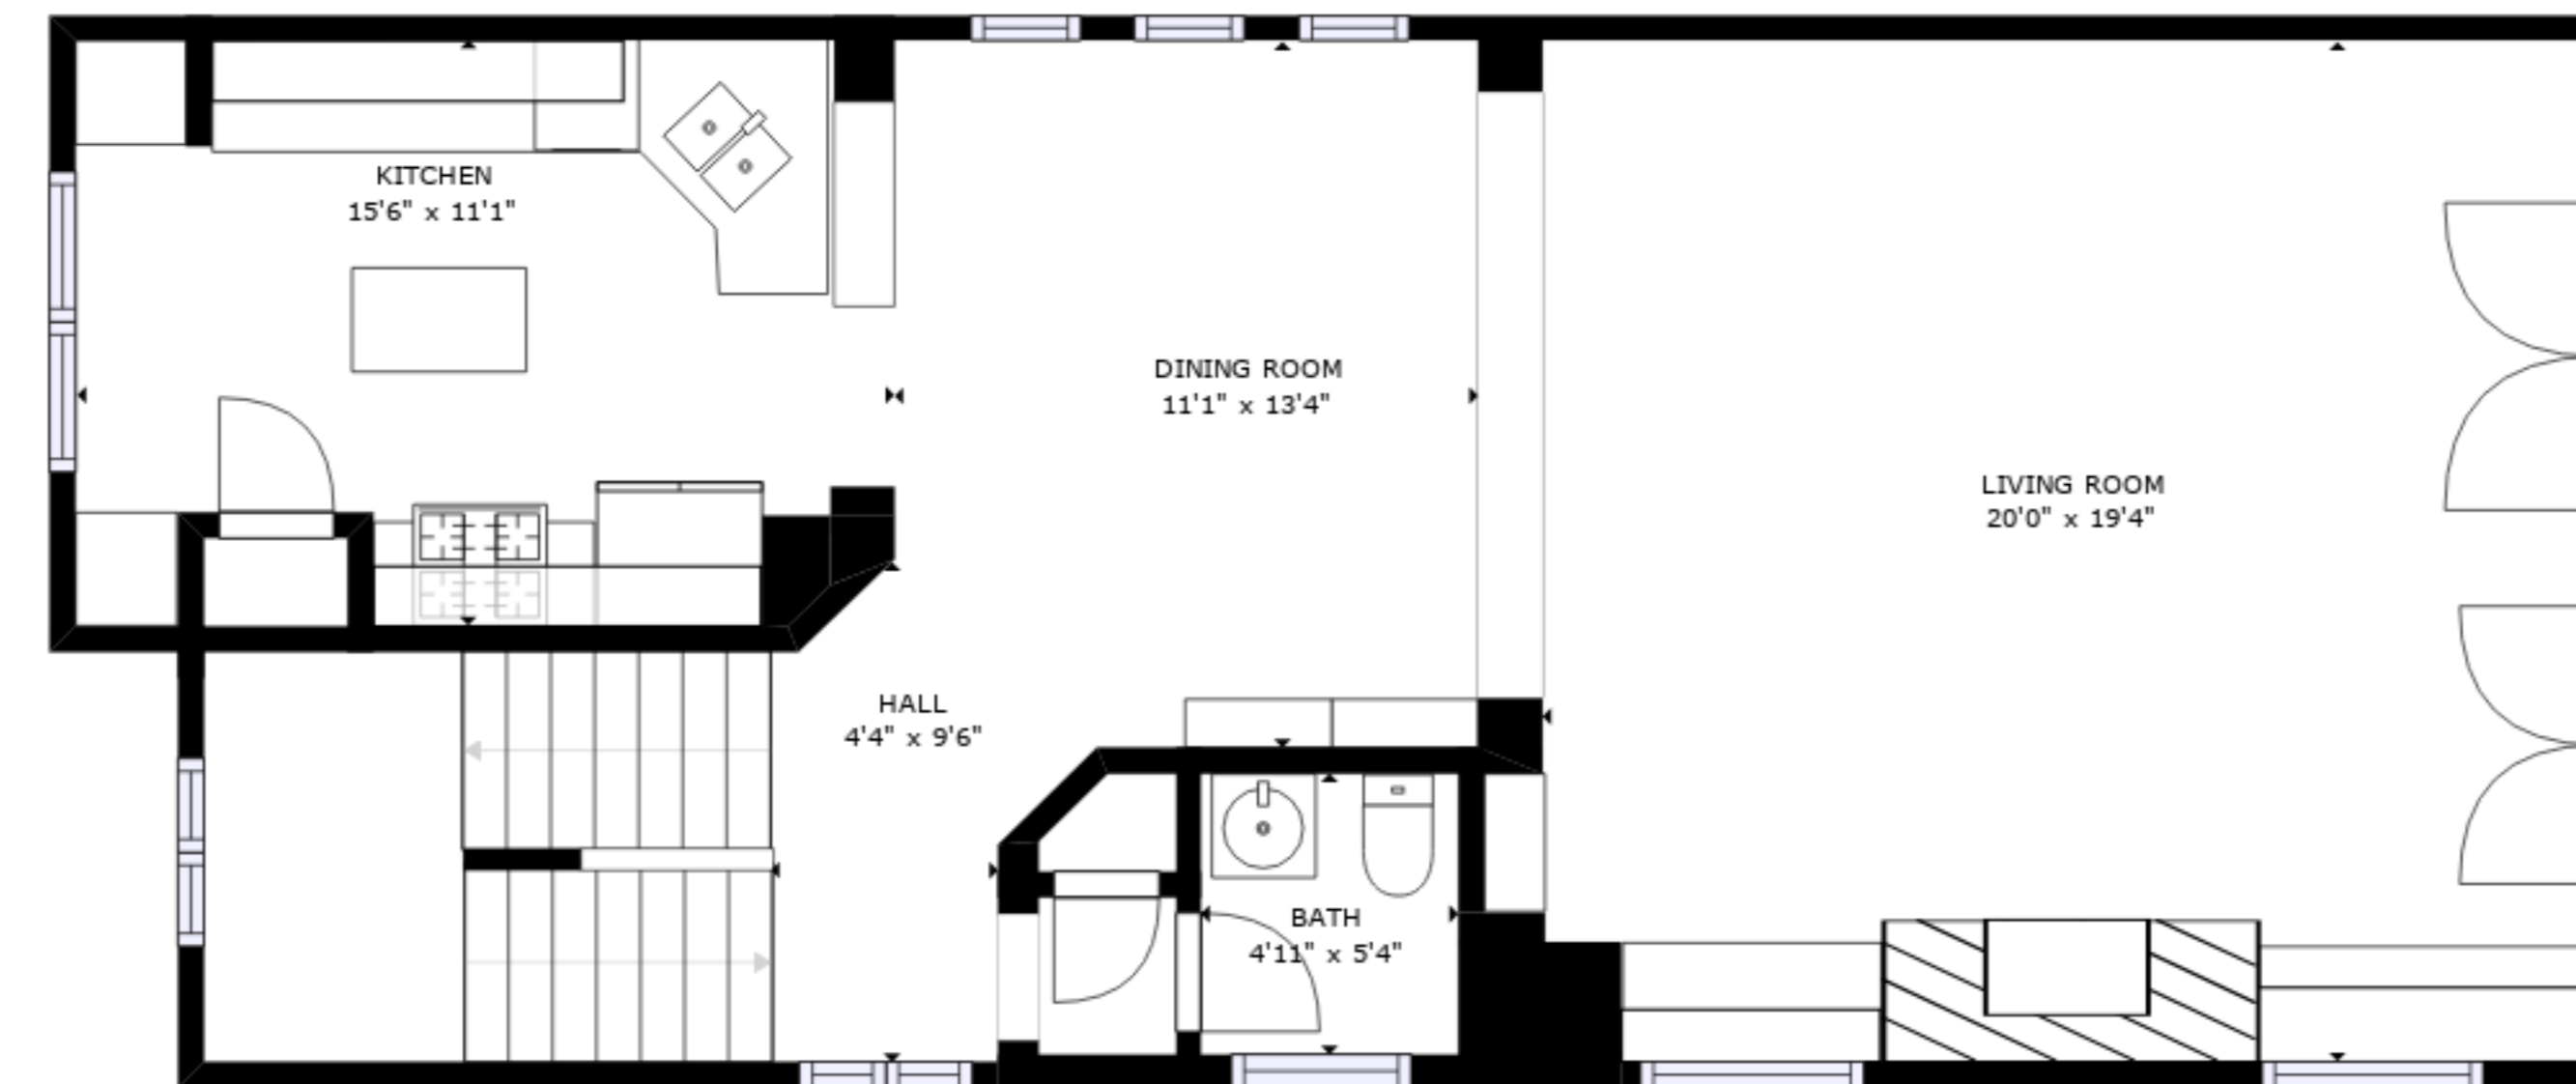

FLOOR 3

FLOOR 2

FLOOR 1

GROSS INTERNAL AREA
 FLOOR 1: 424 sq. ft, FLOOR 2: 903 sq. ft
 FLOOR 3: 964 sq. ft, EXCLUDED AREAS:
 PATIO: 113 sq. ft, PORCH: 146 sq. ft
 TOTAL: 2291 sq. ft

SIZES AND DIMENSIONS ARE APPROXIMATE, ACTUAL MAY VARY.