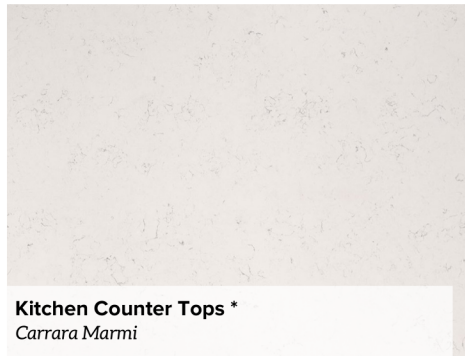

Home Selections

952 Judiway Street

Entry, Kitchen, Living, Dining & Stairs *
Regal Frontier | Bianco

Kitchen Counter Tops *
Carrara Marmi

Kitchen Lowers & Island Cabinets *
Groveland Paint Grade | Platinum Gray

Kitchen Backsplash *
MM30 Sprit 4" Hex
Grout | #381 Bright White

Kitchen Uppers, Primary & Secondary Bath Cabinets *
Groveland Paint Grade | Extra White

Front Door *
Classic 3 Lite- 8' w/ Reeded Glass-Ebony Stain