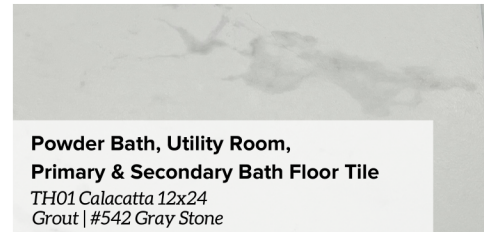

Home Selections

952 Judiway Street

Entry, Kitchen, Living, Dining & Stairs *
Regal Frontier | Bianco

Kitchen Counter Tops *
Carrara Marmi

Kitchen Lowers & Island Cabinets *
Groveland Paint Grade | Platinum Gray

Kitchen Backsplash *
MM30 Sprit 4" Hex
Grout | #381 Bright White

Kitchen Uppers, Primary & Secondary Bath Cabinets *
Groveland Paint Grade | Extra White

Front Door *
Classic 3 Lite- 8' w/ Reeded Glass-Ebony Stain

Primary Bath Shower Floor
Matte Suede Gray 1.5" Hex
Grout | #542 Gray Stone

Primary Bath Tub & Shower Surround, Secondary Bath Tub Surround
VV10 White-Glossy 3x6
Grout | #542 Gray Stone

Powder Bath, Utility Room, Primary & Secondary Bath Floor Tile
TH01 Calacatta 12x24
Grout | #542 Gray Stone