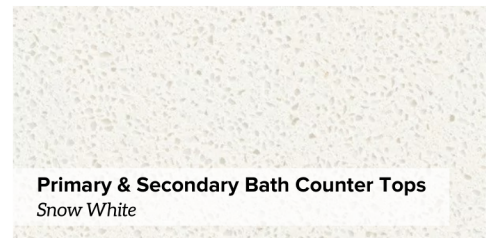

Home Selections

625C W. 25th Street

**Entry, Kitchen, Living, Dining, Stairs,
Game Room & Hall Way ***
Regal Elements | Polar White

Kitchen Lowers & Island Cabinet Color *
Milan Paint Grade | Night Owl
Style | Shaker

Kitchen Counter Tops *
Carrara Marmi

Kitchen Backsplash *
Logique-Diamond Back-White
Grout: 381 Bright White

**Kitchen Uppers, Primary & Secondary
Bath Cabinets ***
Milan Paint Grade | Extra White

Front Door *
Marginal 6 Lite- 8' Over Panel w/ Flemish Glass
Ebony Stain

Primary Bath Tub & Shower Surround *
X114 Desert Grey
Grout: 381 Bright White

Powder Bath & Utility Room Tile Floor *
MH04 Ash White
Grout: 115 Platinum

Secondary Bath Tub Surround
VV10 White-Glossy 3x6
Grout: 381 Bright White