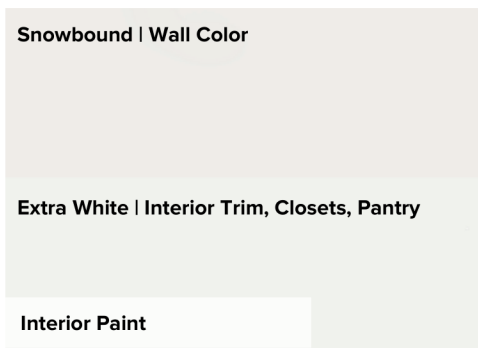

Home Selections

625C W. 25th Street

**Entry, Kitchen, Living, Dining, Stairs,
Game Room & Hall Way ***
Regal Elements | Polar White

Kitchen Lowers & Island Cabinet Color *
Milan Paint Grade | Night Owl
Style | Shaker

Kitchen Counter Tops *
Carrara Marmi

Kitchen Backsplash *
Logique-Diamond Back-White
Grout: 381 Bright White

**Kitchen Uppers, Primary & Secondary
Bath Cabinets ***
Milan Paint Grade | Extra White

Front Door *
Marginal 6 Lite- 8' Over Panel w/ Flemish Glass
Ebony Stain

Primary Bath Tub & Shower Surround *
X114 Desert Grey
Grout: 381 Bright White

Powder Bath & Utility Room Tile Floor *
MH04 Ash White
Grout: 115 Platinum

Secondary Bath Tub Surround
VV10 White-Glossy 3x6
Grout: 381 Bright White

Primary & Secondary Bath Counter Tops
Snow White

**Primary Bath Floor, Shower Floor & Surround Tile
Secondary Bath Floor**
TH01 Calacatta 12x24
Grout: 542 Graystone

Snowbound | Wall Color

Extra White | Interior Trim, Closets, Pantry