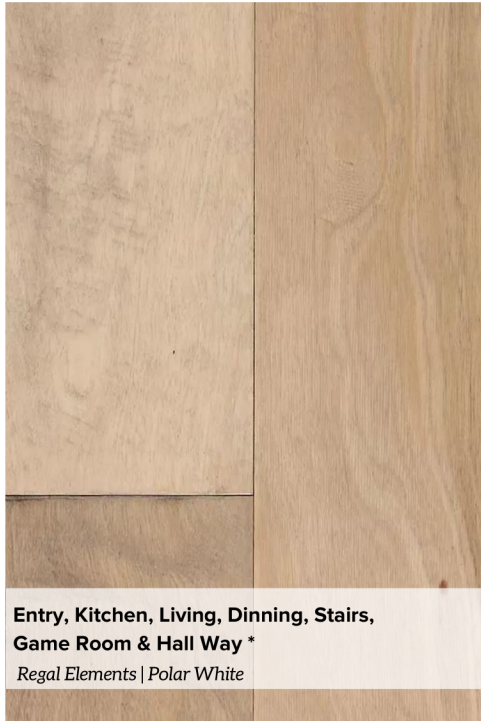

Home Selections

625C W. 25th Street

**Entry, Kitchen, Living, Dining, Stairs,
Game Room & Hall Way ***
Regal Elements | Polar White

Kitchen Lowers & Island Cabinet Color *
Milan Paint Grade | Night Owl
Style | Shaker

Kitchen Counter Tops *
Carrara Marmi

Kitchen Backsplash *
Logique-Diamond Back-White
Grout: 381 Bright White

**Kitchen Uppers, Primary & Secondary
Bath Cabinets ***
Milan Paint Grade | Extra White

Front Door *
Marginal 6 Lite- 8' Over Panel w/ Flemish Glass
Ebony Stain