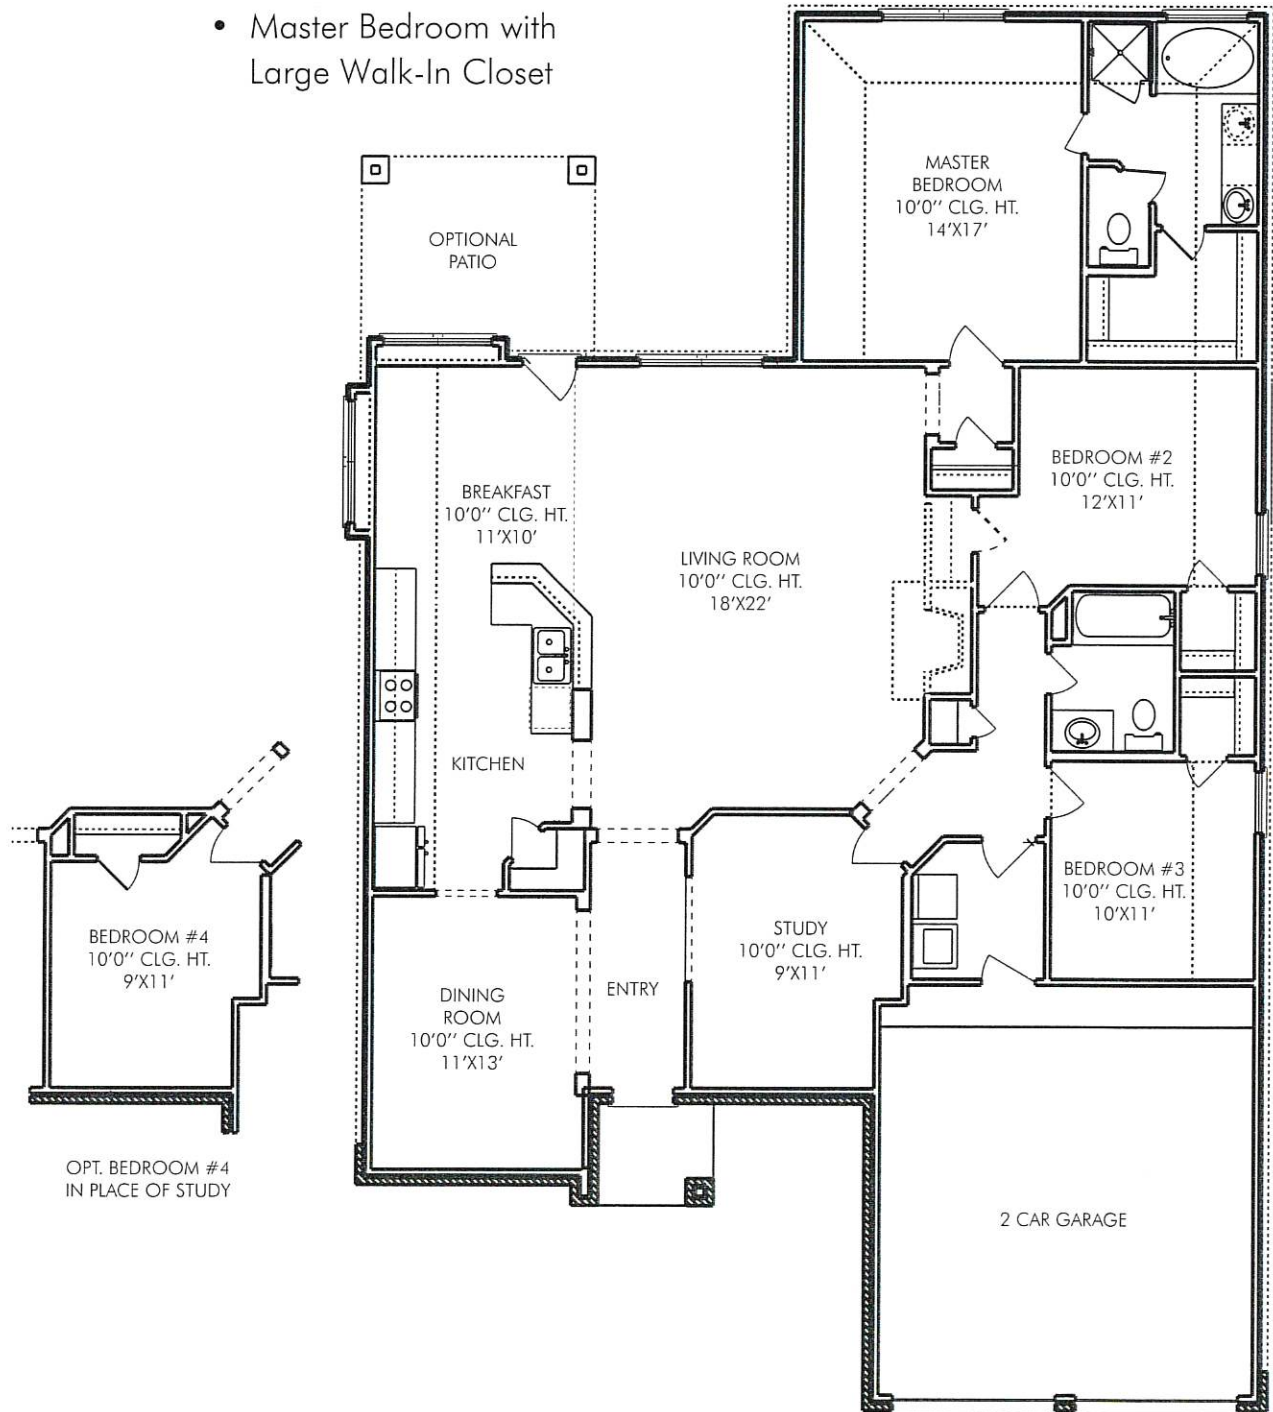

- 3 Bedrooms, 2 Baths
- Spacious Family Room
- Master Bedroom with Large Walk-In Closet

Approved by: 08/05/2015

All square footage is approximate. Anglia Homes reserves the right to change specifications and designs without notice.

THE DOVER • 1,973 Sq. Ft.

ELEVATION A

ELEVATION AS

ELEVATION B

ELEVATION BS

All elevations and floor plan renderings may vary due to community specific Deed Restrictions, Building Code Requirements or Subdivision Builder Requirements as listed on Design Feature Sheet.