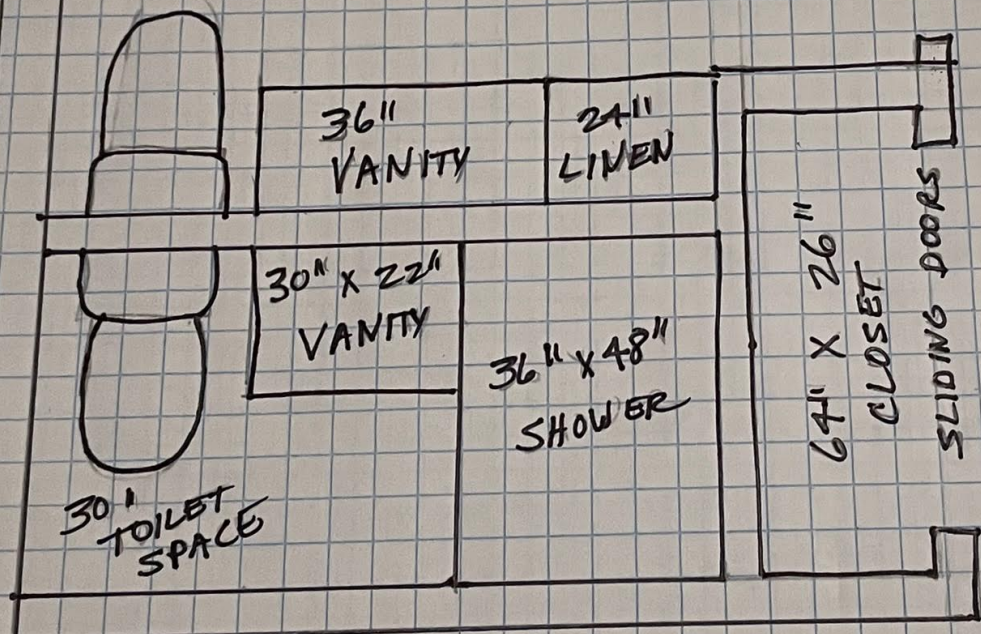

HALL BATH

31" SPACE

EXTERIOR WALL

HALLWAY

PRIMARY BEDROOM