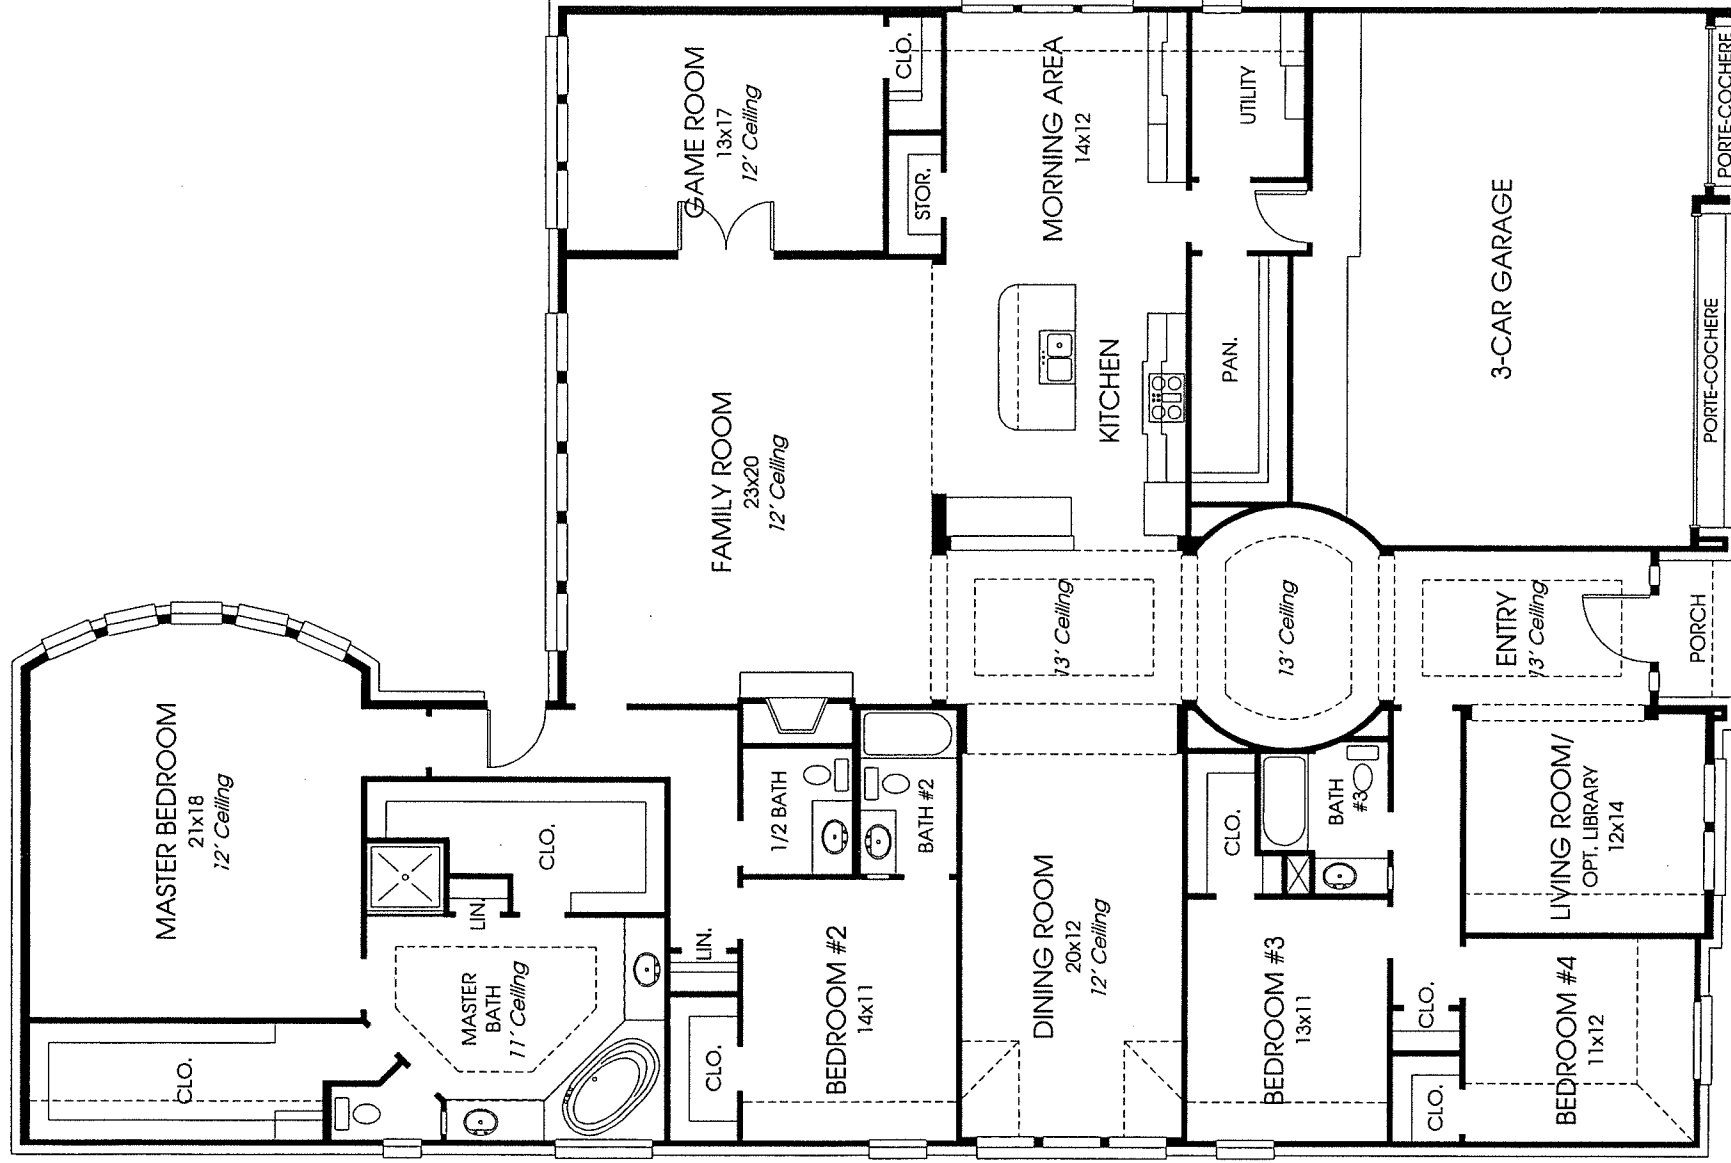

DESIGNS

Plan 3760W

This home contains approximately 3,760 square feet and includes four bedrooms and three and a half baths.

Not included: inside keyed deadbolt locks, refrigerators, furnishings, drapery, plants, decor, items and all other personal property being used in model homes. Builder reserves the right to make changes in the plans and specifications, and to substitute material of similar quality. Room dimensions indicate approximate inside area measurements.