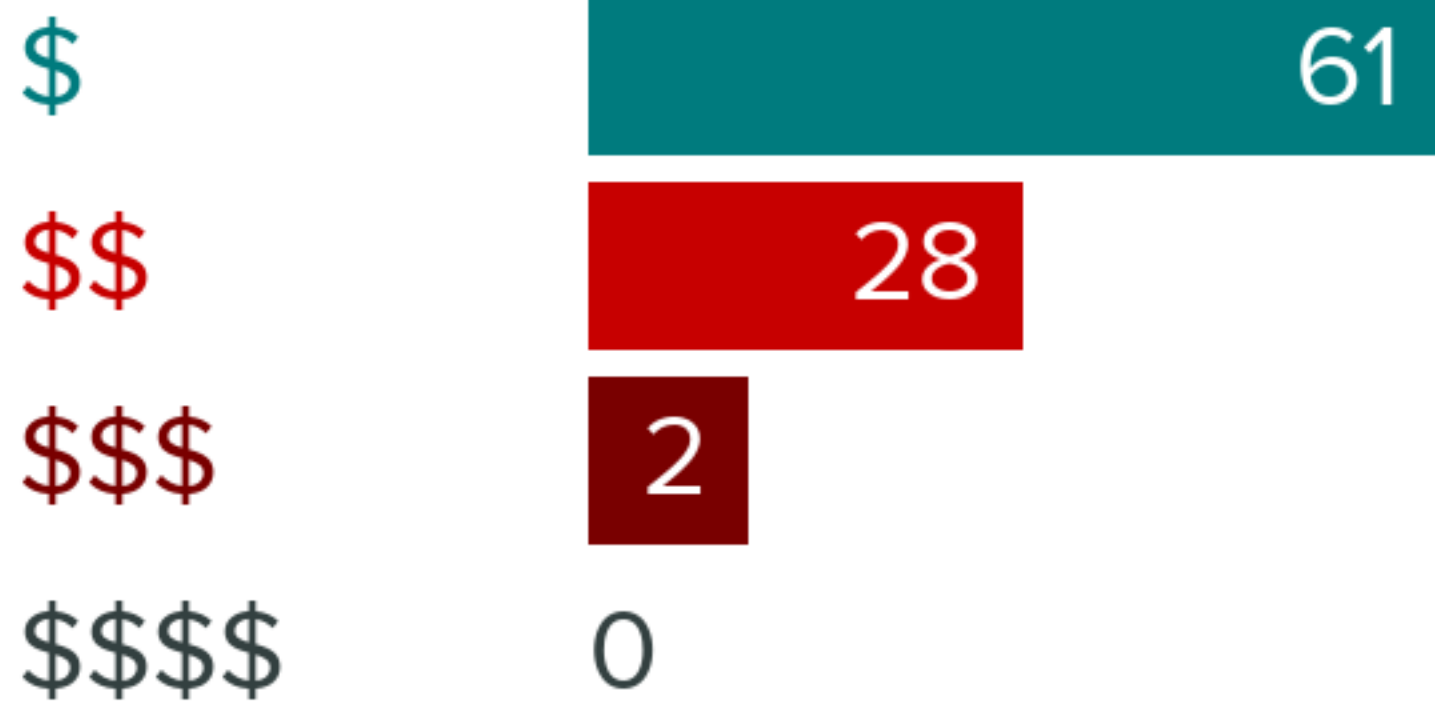

1406 JAMES RIVER COURT, LEAGUE CITY, TX 77573

FOOD REPORT

NEIGHBORHOOD EATS

This home is located near **89** moderately priced restaurants and has an **average** variety of cuisines.

96

WITHIN 5 MILES

GOOD EATS BY CATEGORY

FAST FOOD	21
MEXICAN	11
AMERICAN	10
SEAFOOD	8
ASIAN	7
PIZZA	7
ITALIAN	6
INTERNATIONAL	5
CHINESE	4
OTHER	10