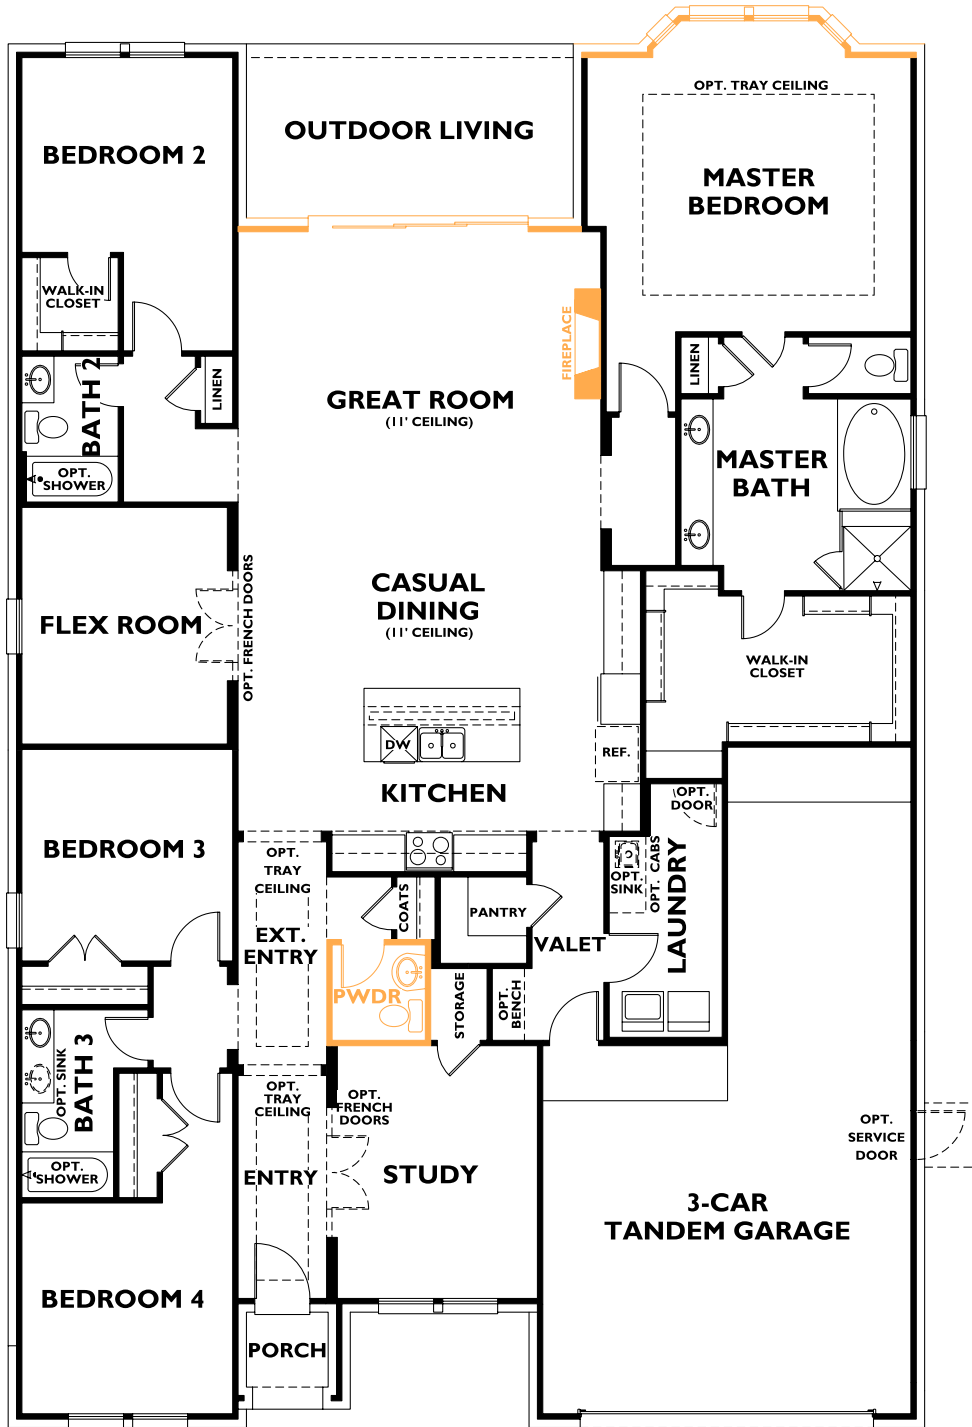

## Exterior C

Floor 1

Selected Options: Interior Fireplace at Great Room, Stacking Slider at Great Room, Bay Window at Master Bedroom, Powder Room

The following options are available but not selected : Garage Storage, Master Suite 2, Baja Shower at Master Bath, Extended Outdoor Living, Formal Dining