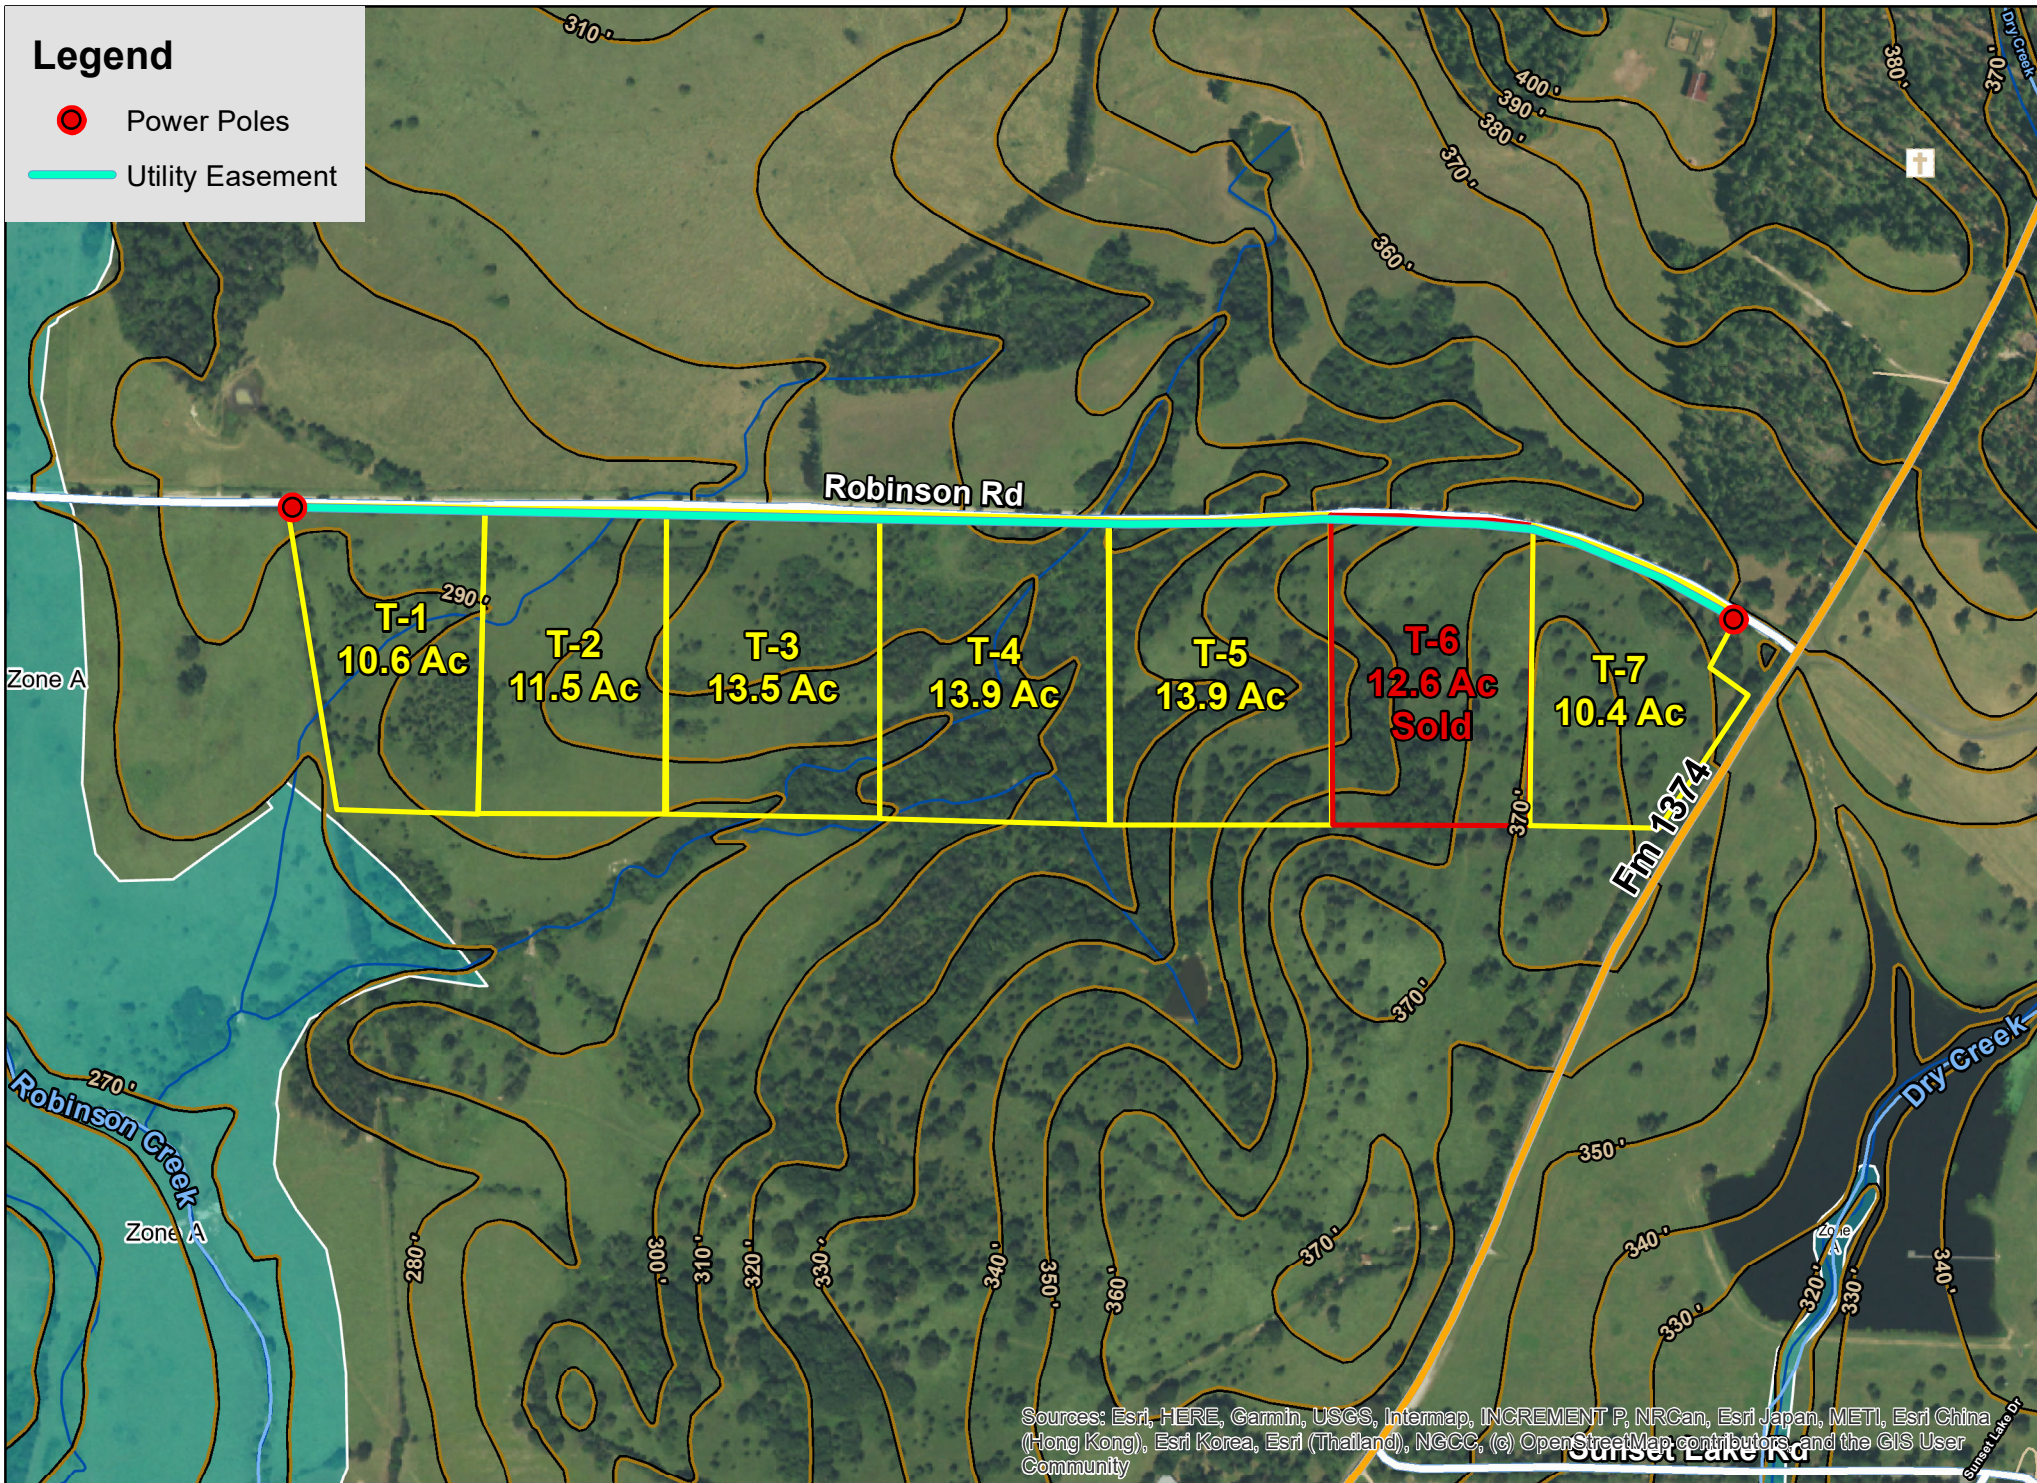

Legend

- Power Poles
- Utility Easement

Sources: Esri, HERE, Garmin, USGS, Intermap, INCREMENT P, NRCan, Esri Japan, METI, Esri China (Hong Kong), Esri Korea, Esri (Thailand), NGCC, (c) OpenStreetMap contributors, and the GIS User Community

Possum Walk Ranchettes | Walker Co., TX

For illustration purposes only.