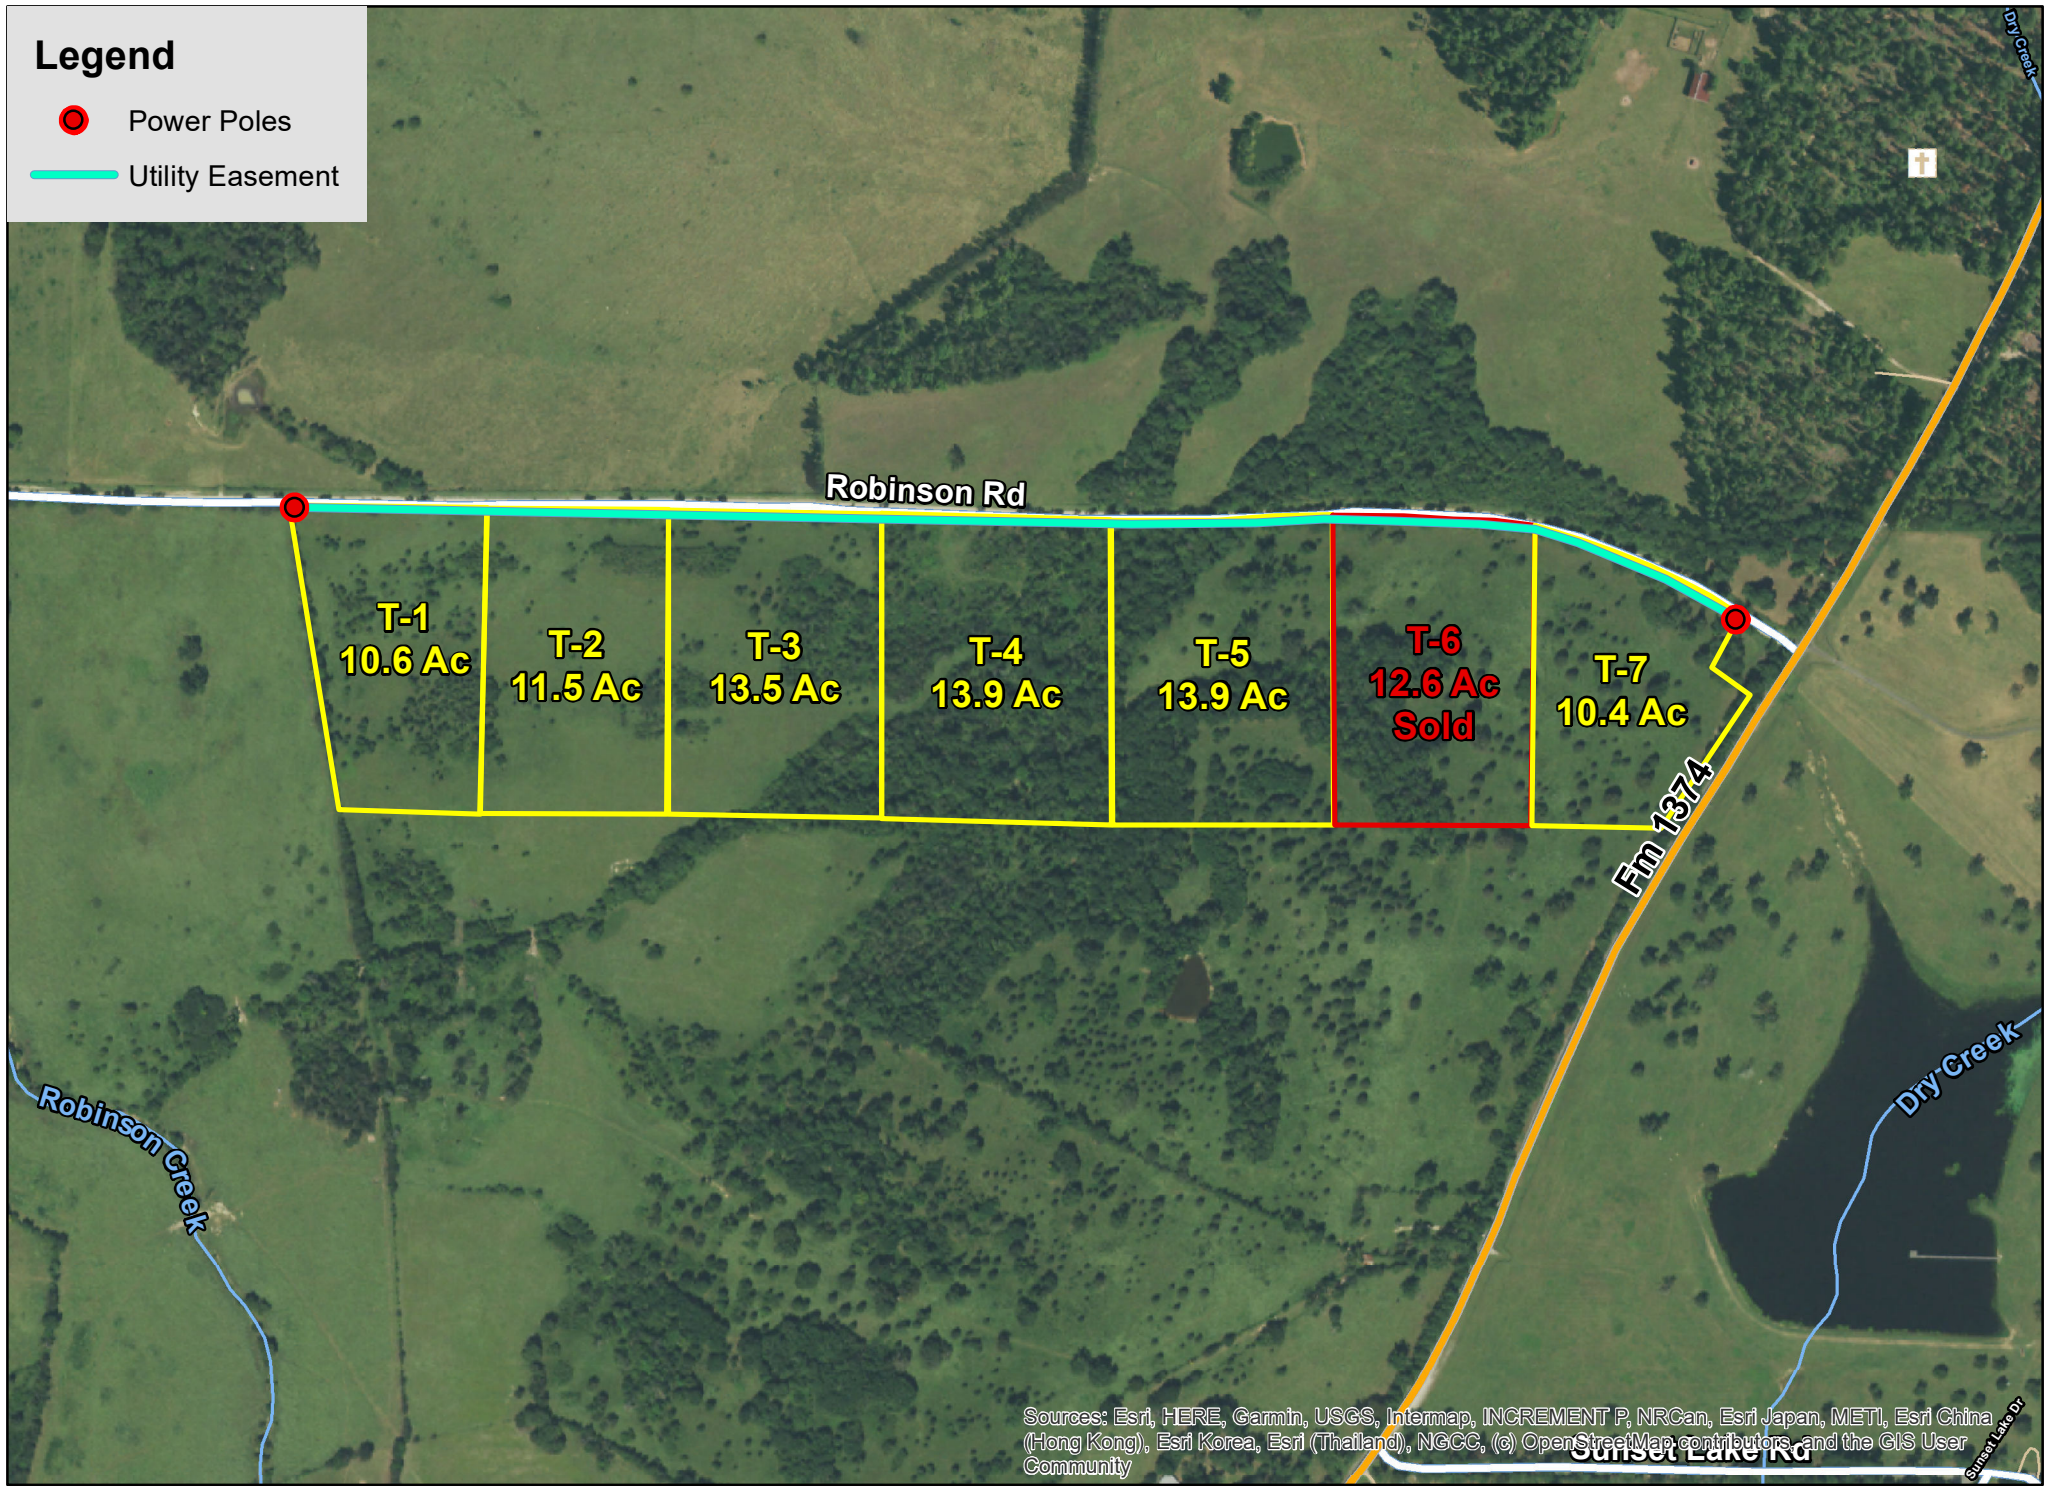

Legend

- Power Poles
- Utility Easement

Sources: Esri, HERE, Garmin, USGS, Intermap, INCREMENT P, NRCan, Esri Japan, METI, Esri China (Hong Kong), Esri Korea, Esri (Thailand), NGCC, (c) OpenStreetMap contributors, and the GIS User Community

Possum Walk Ranchettes | Walker Co., TX

For illustration purposes only.