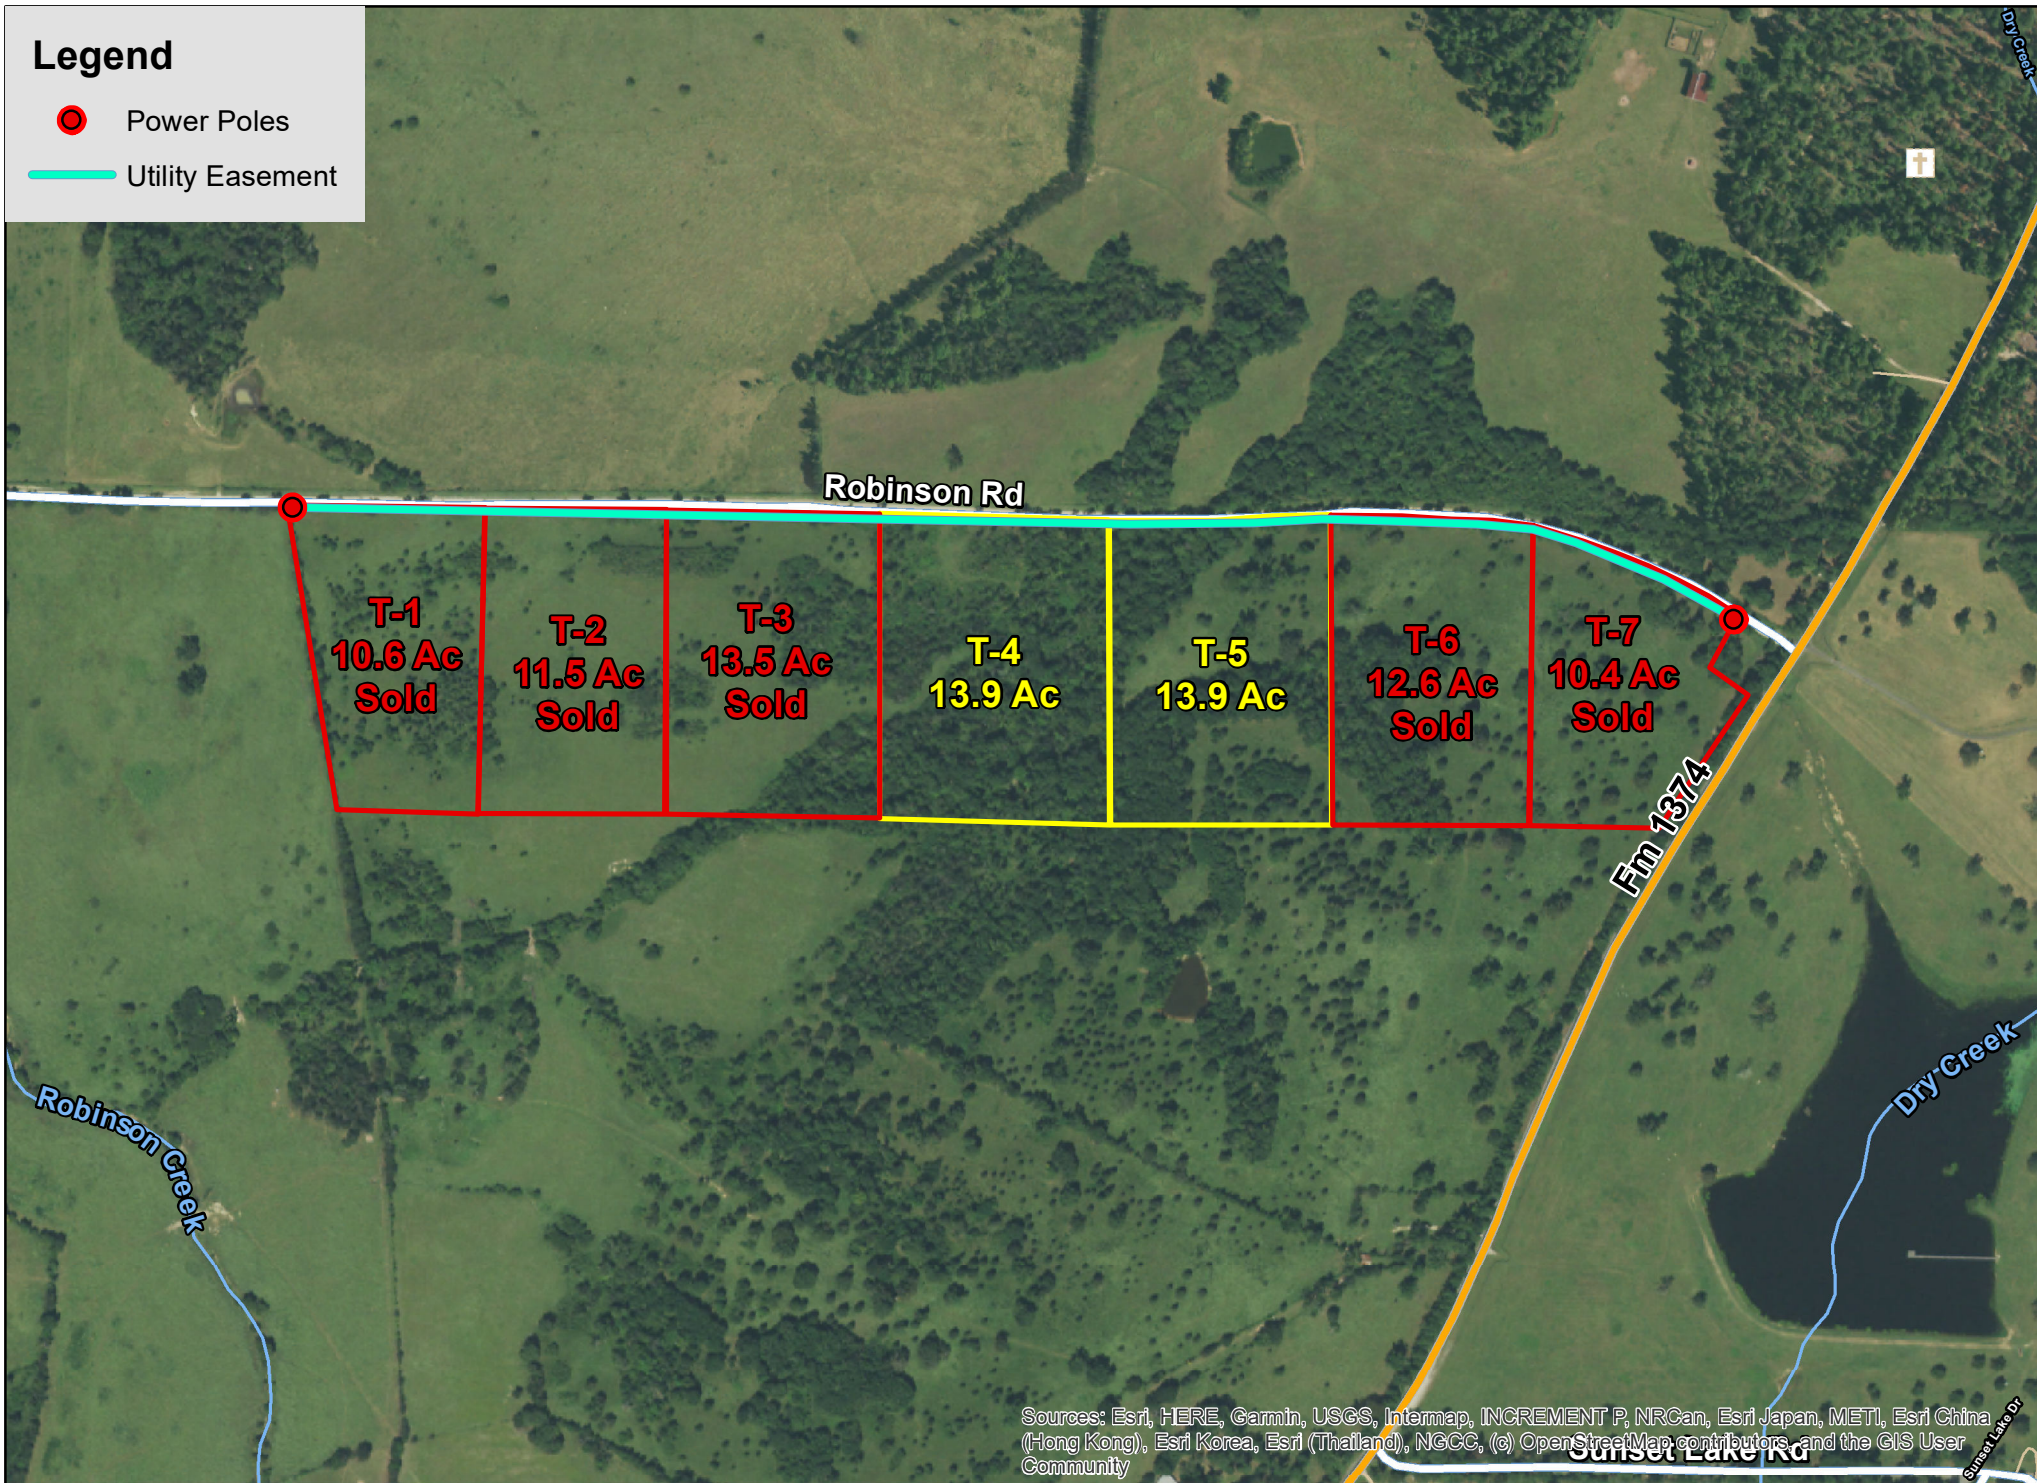

Legend

- Power Poles
- Utility Easement

Sources: Esri, HERE, Garmin, USGS, Intermap, INCREMENT P, NRCan, Esri Japan, METI, Esri China (Hong Kong), Esri Korea, Esri (Thailand), NGCC, (c) OpenStreetMap contributors, and the GIS User Community

Possum Walk Ranchettes | Walker Co., TX

For illustration purposes only.