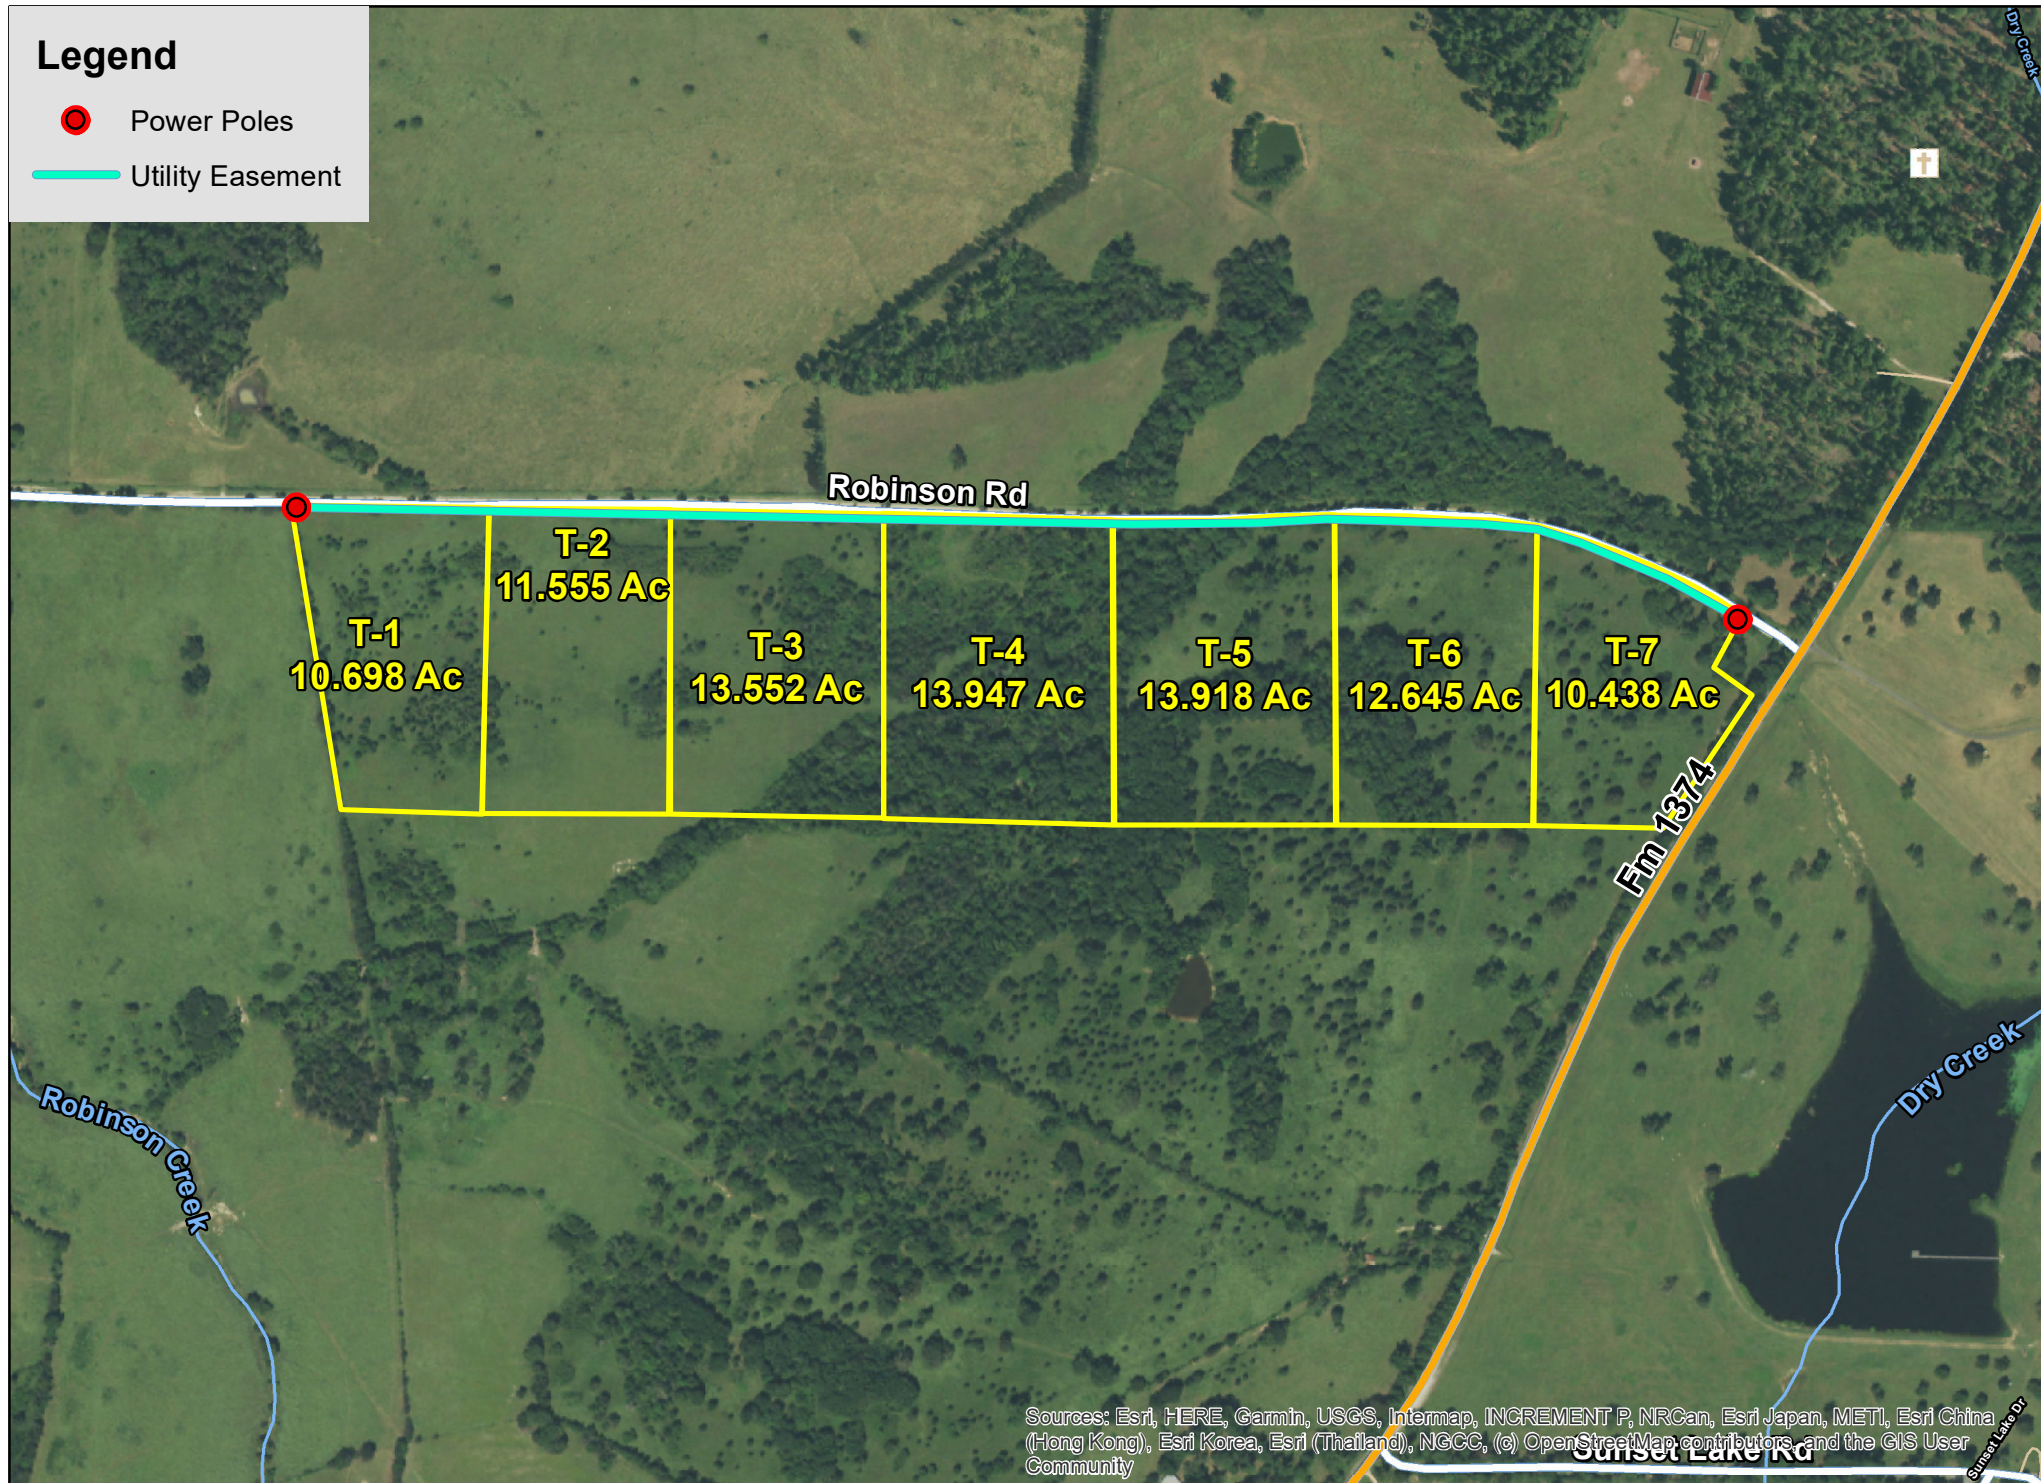

# Legend

- Power Poles
- Utility Easement

Sources: Esri, HERE, Garmin, USGS, Intermap, INCREMENT P, NRCan, Esri Japan, METI, Esri China (Hong Kong), Esri Korea, Esri (Thailand), NGCC, (c) OpenStreetMap contributors, and the GIS User Community

Possum Walk Ranchettes | Walker Co., TX

For illustration purposes only.