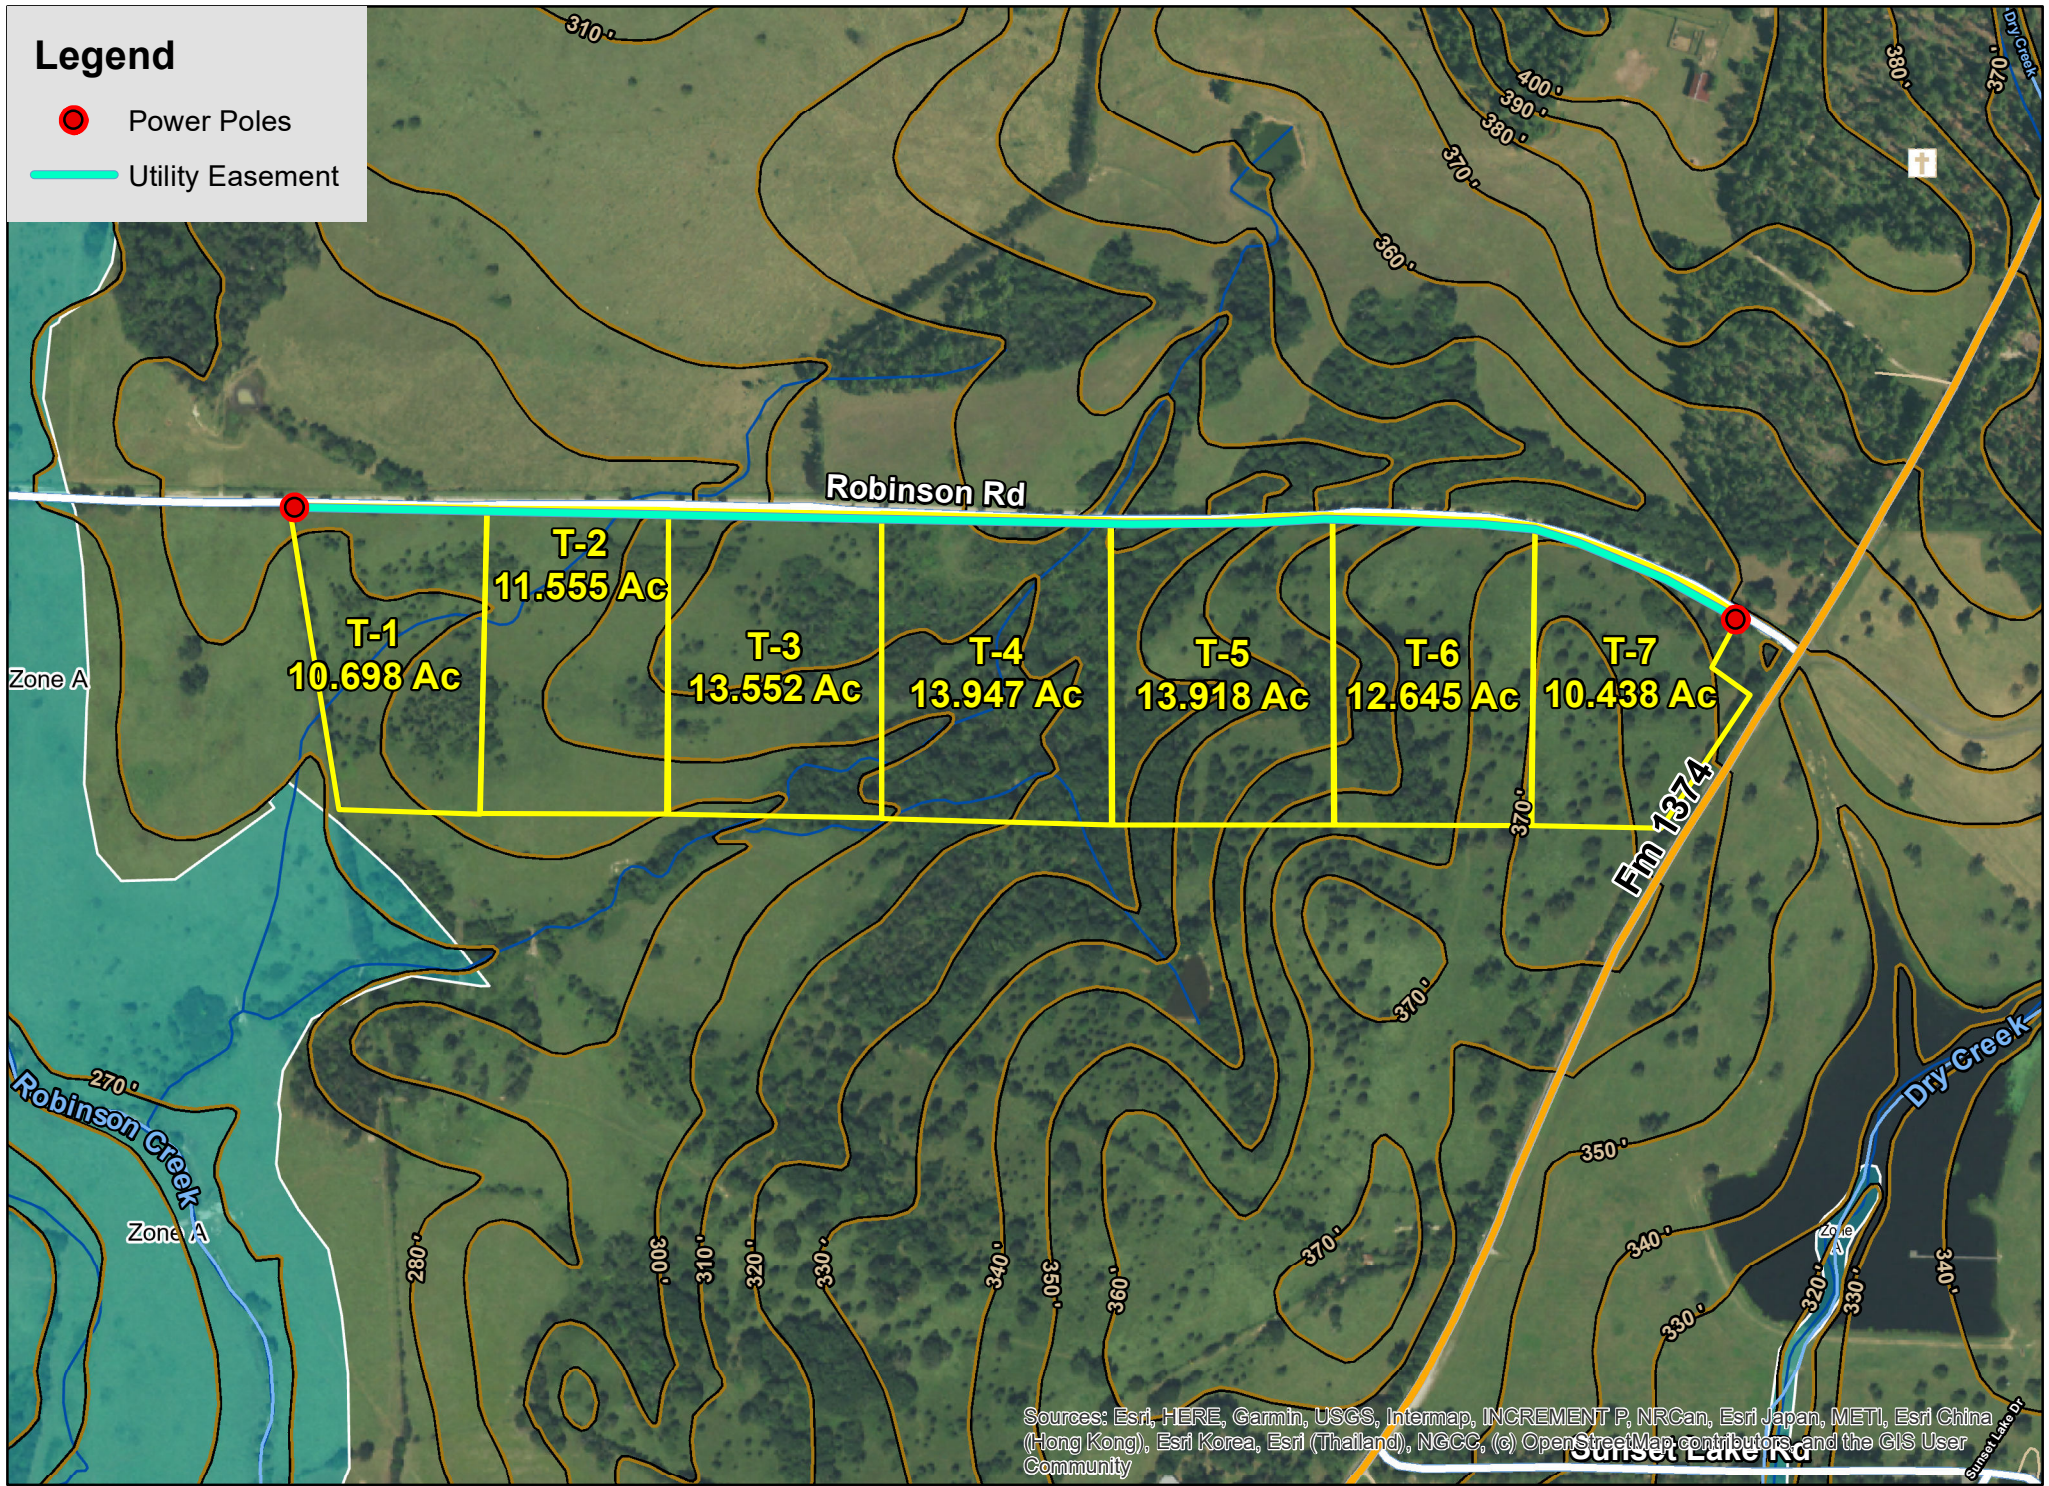

Legend

- Power Poles
- Utility Easement

Sources: Esri, HERE, Garmin, USGS, Intermap, INCREMENT P, NRCan, Esri Japan, METI, Esri China (Hong Kong), Esri Korea, Esri (Thailand), NGCC, (c) OpenStreetMap contributors, and the GIS User Community

Possum Walk Ranchettes | Walker Co., TX

For illustration purposes only.