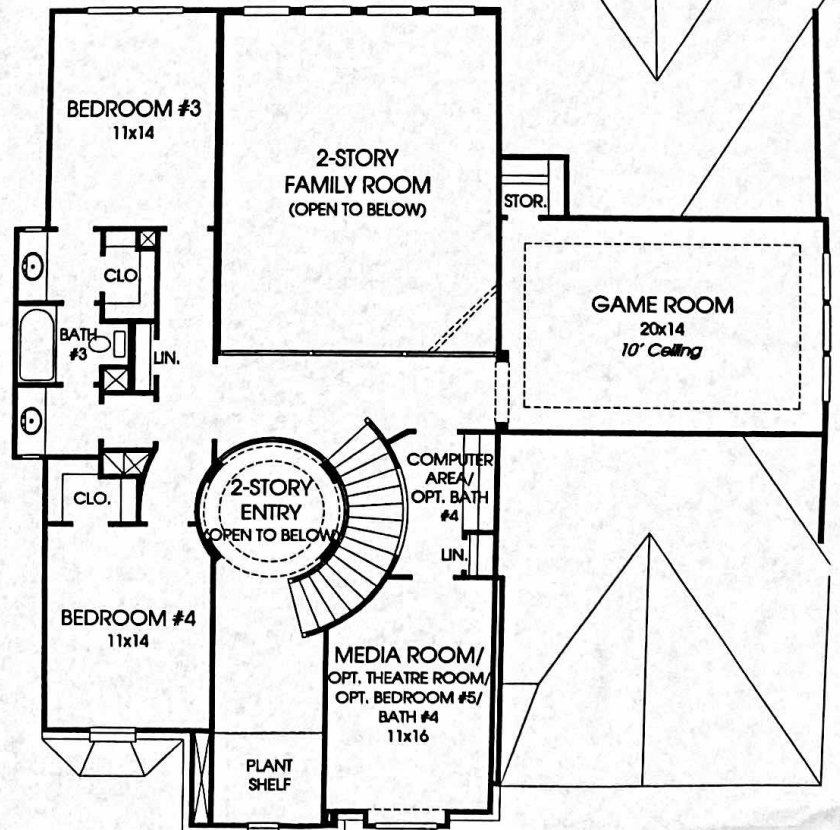

# DESIGNS

## Design 3593W

This home contains approximately 3,593 square feet.\*

This option adds approximately 264 square feet.

\*See Page 3 for Details and Disclaimers.  
© Perry Homes, LLC 2014

01/29/2015  
(60' CL)