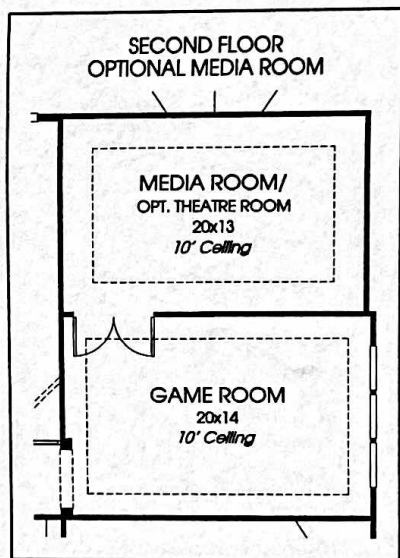

## Design 3593W

This home contains approximately 3,593 square feet.\*

This option adds approximately 264 square feet.

\*See Page 3 for Details and Disclaimers.  
© Perry Homes, LLC 2014

01/29/2015  
(60' CL)