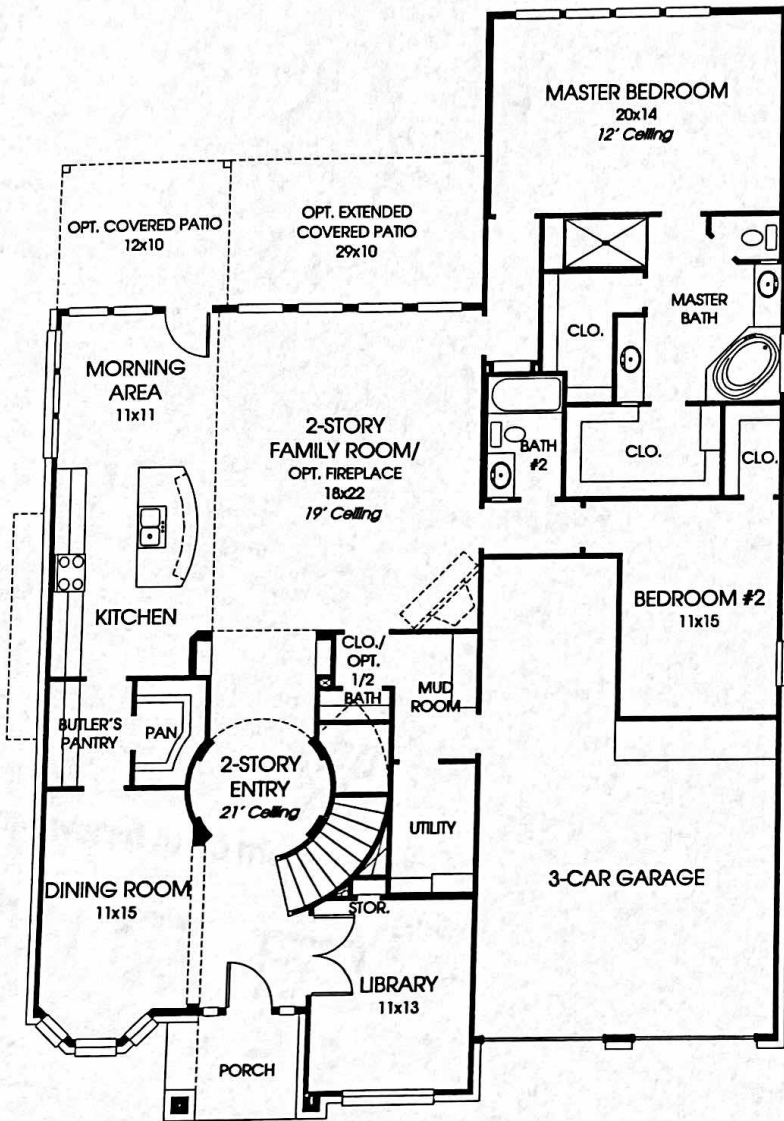

# DESIGNS

## Design 3593W

This home contains approximately 3,593 square feet.\*

This option adds approximately 264 square feet.

\*See Page 3 for Details and Disclaimers.  
© Perry Homes, LLC 2014

01/29/2015  
(60' CL)