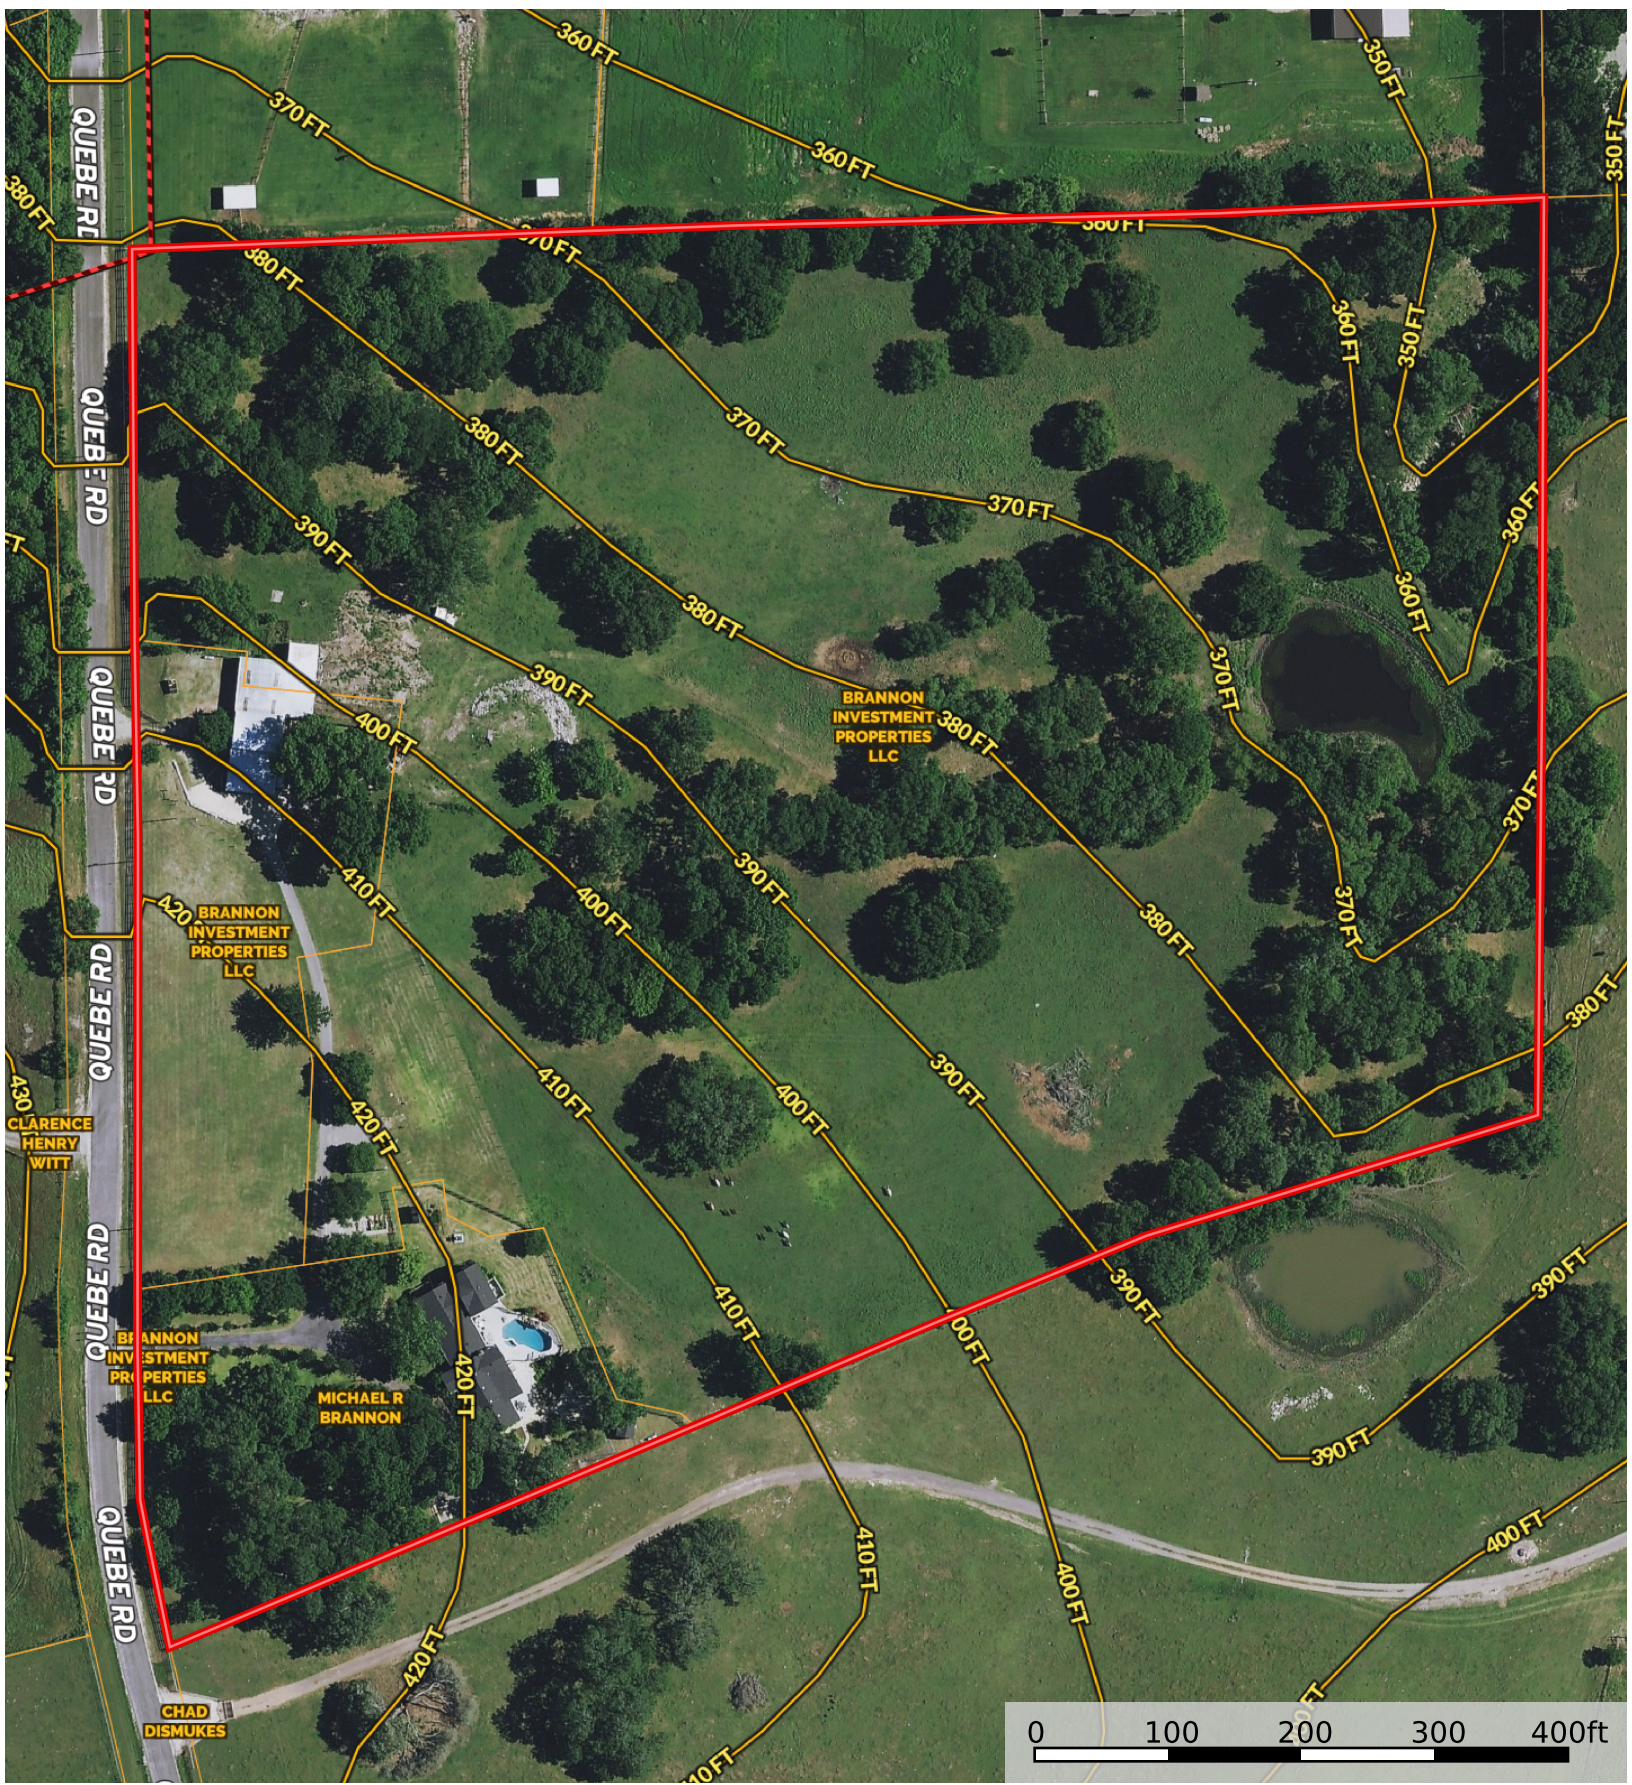

# 8408 Quebe Rd

Washington County, Texas, 21.043 AC +/-

Boundary    Crude Oil    Natural Gas    Other