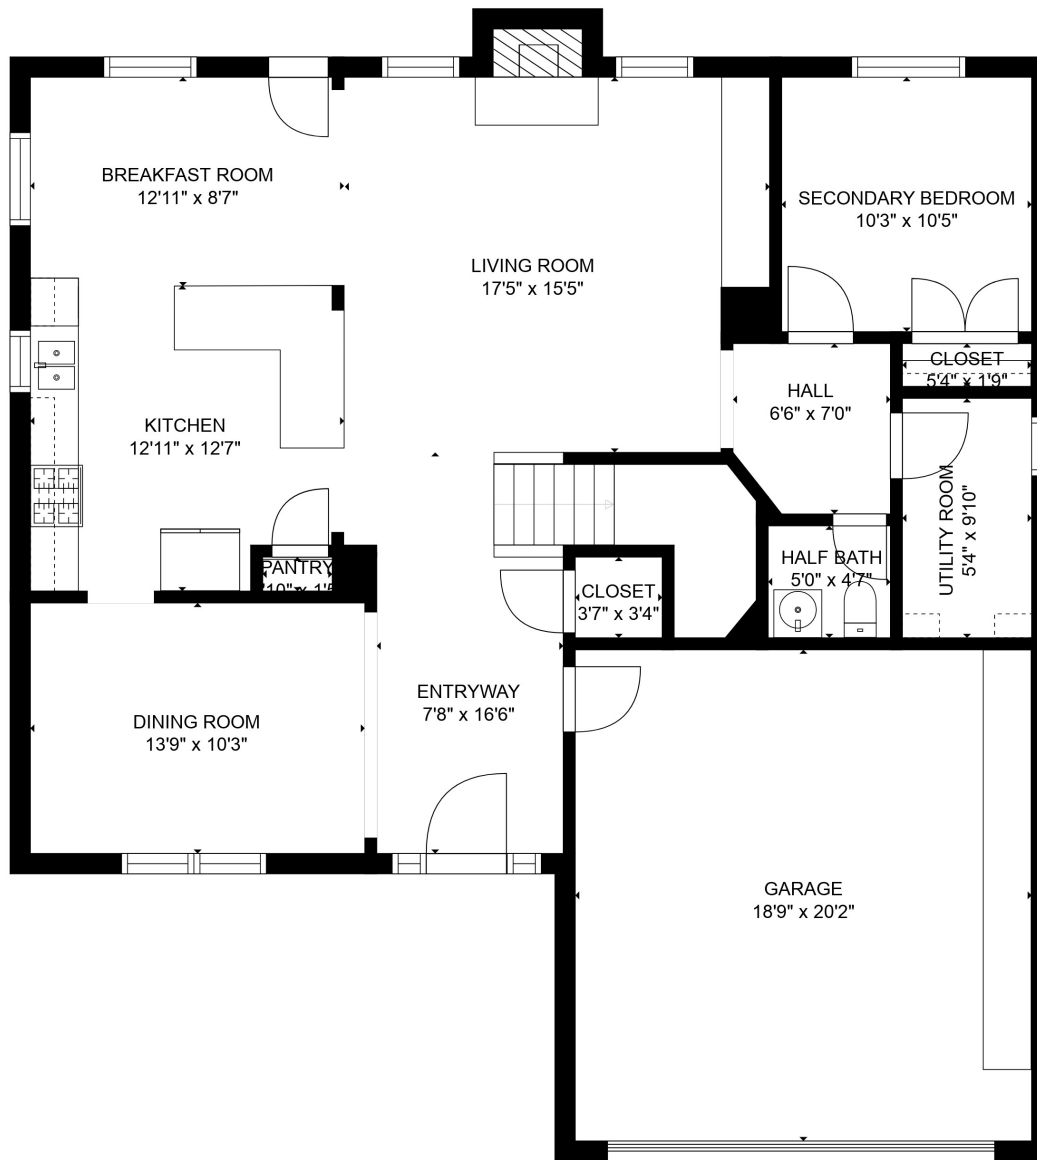

Estimated areas

GLA FLOOR 1: 1251 sq. ft, excluded 435 sq. ft
 GLA FLOOR 2: 1253 sq. ft, excluded 275 sq. ft
 Total GLA 2504 sq. ft, total scanned area 3214 sq. ft

SIZES AND DIMENSIONS ARE APPROXIMATE, ACTUAL MAY VARY.