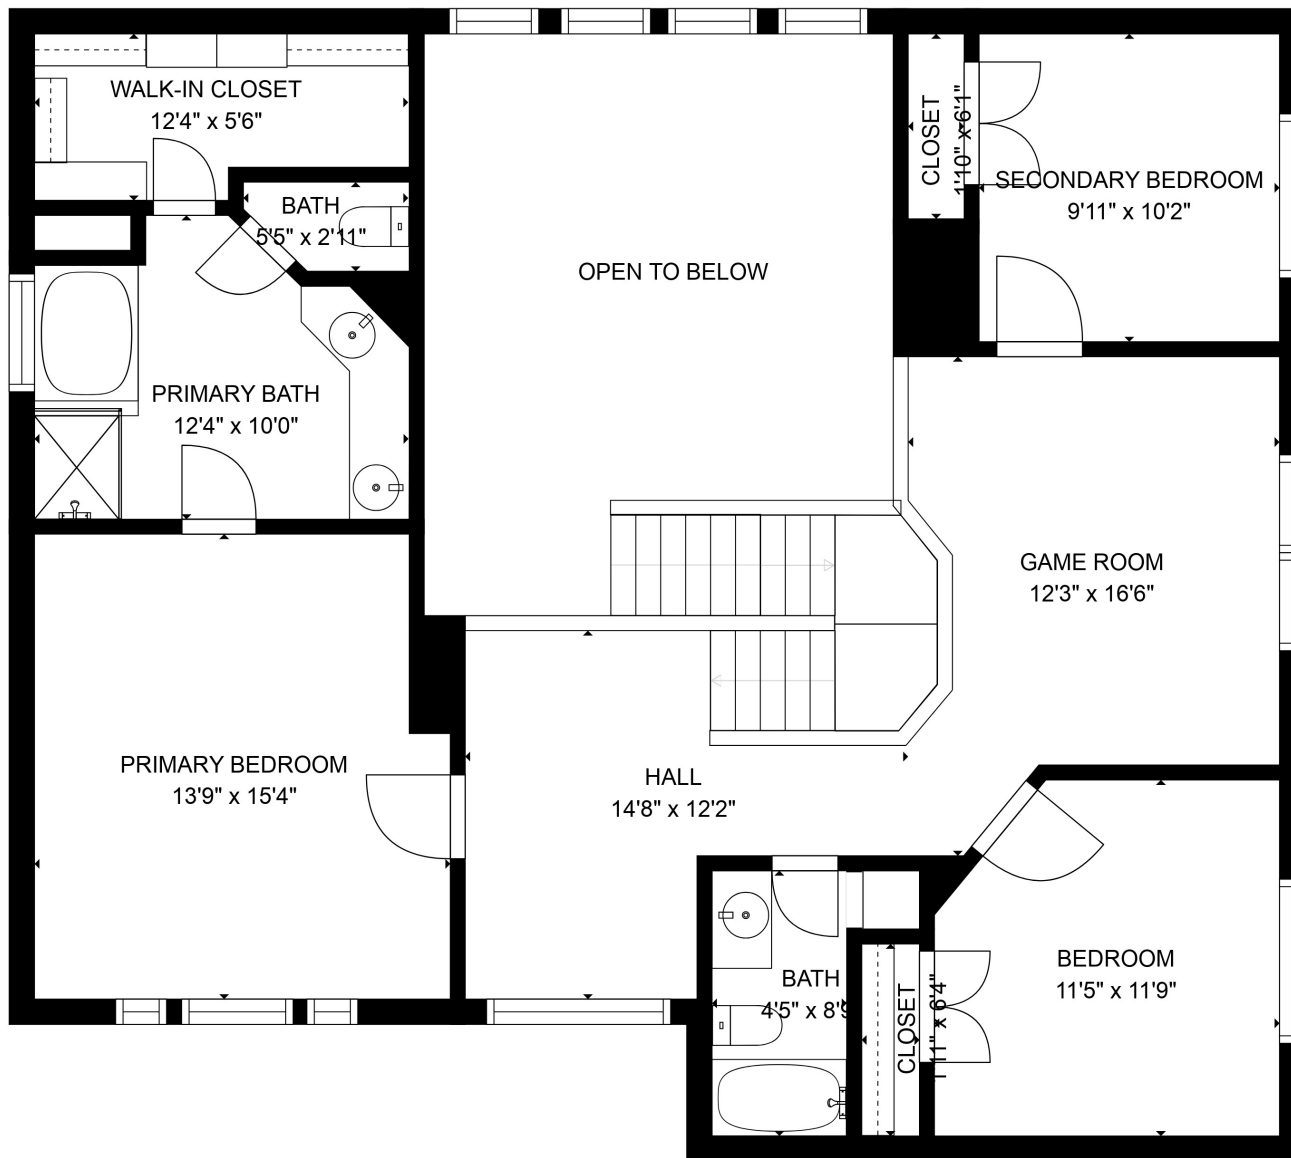

Estimated areas

GLA FLOOR 1: 1251 sq. ft, excluded 435 sq. ft
 GLA FLOOR 2: 1253 sq. ft, excluded 275 sq. ft
 Total GLA 2504 sq. ft, total scanned area 3214 sq. ft

SIZES AND DIMENSIONS ARE APPROXIMATE, ACTUAL MAY VARY.