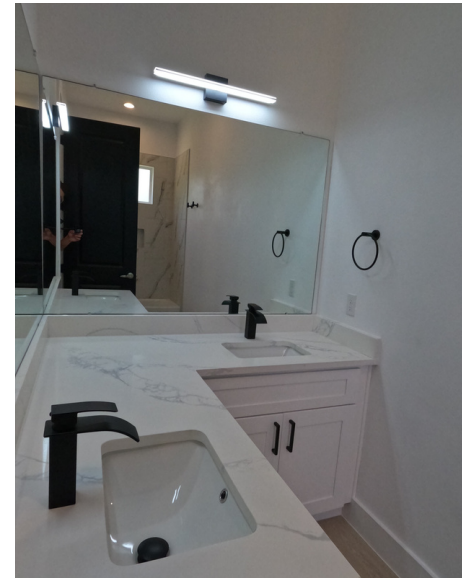

APPLIANCES

LG

Double Oven Electric Stove
Microwave Stainless Steel
Dishwasher with Stainless Steel Tub