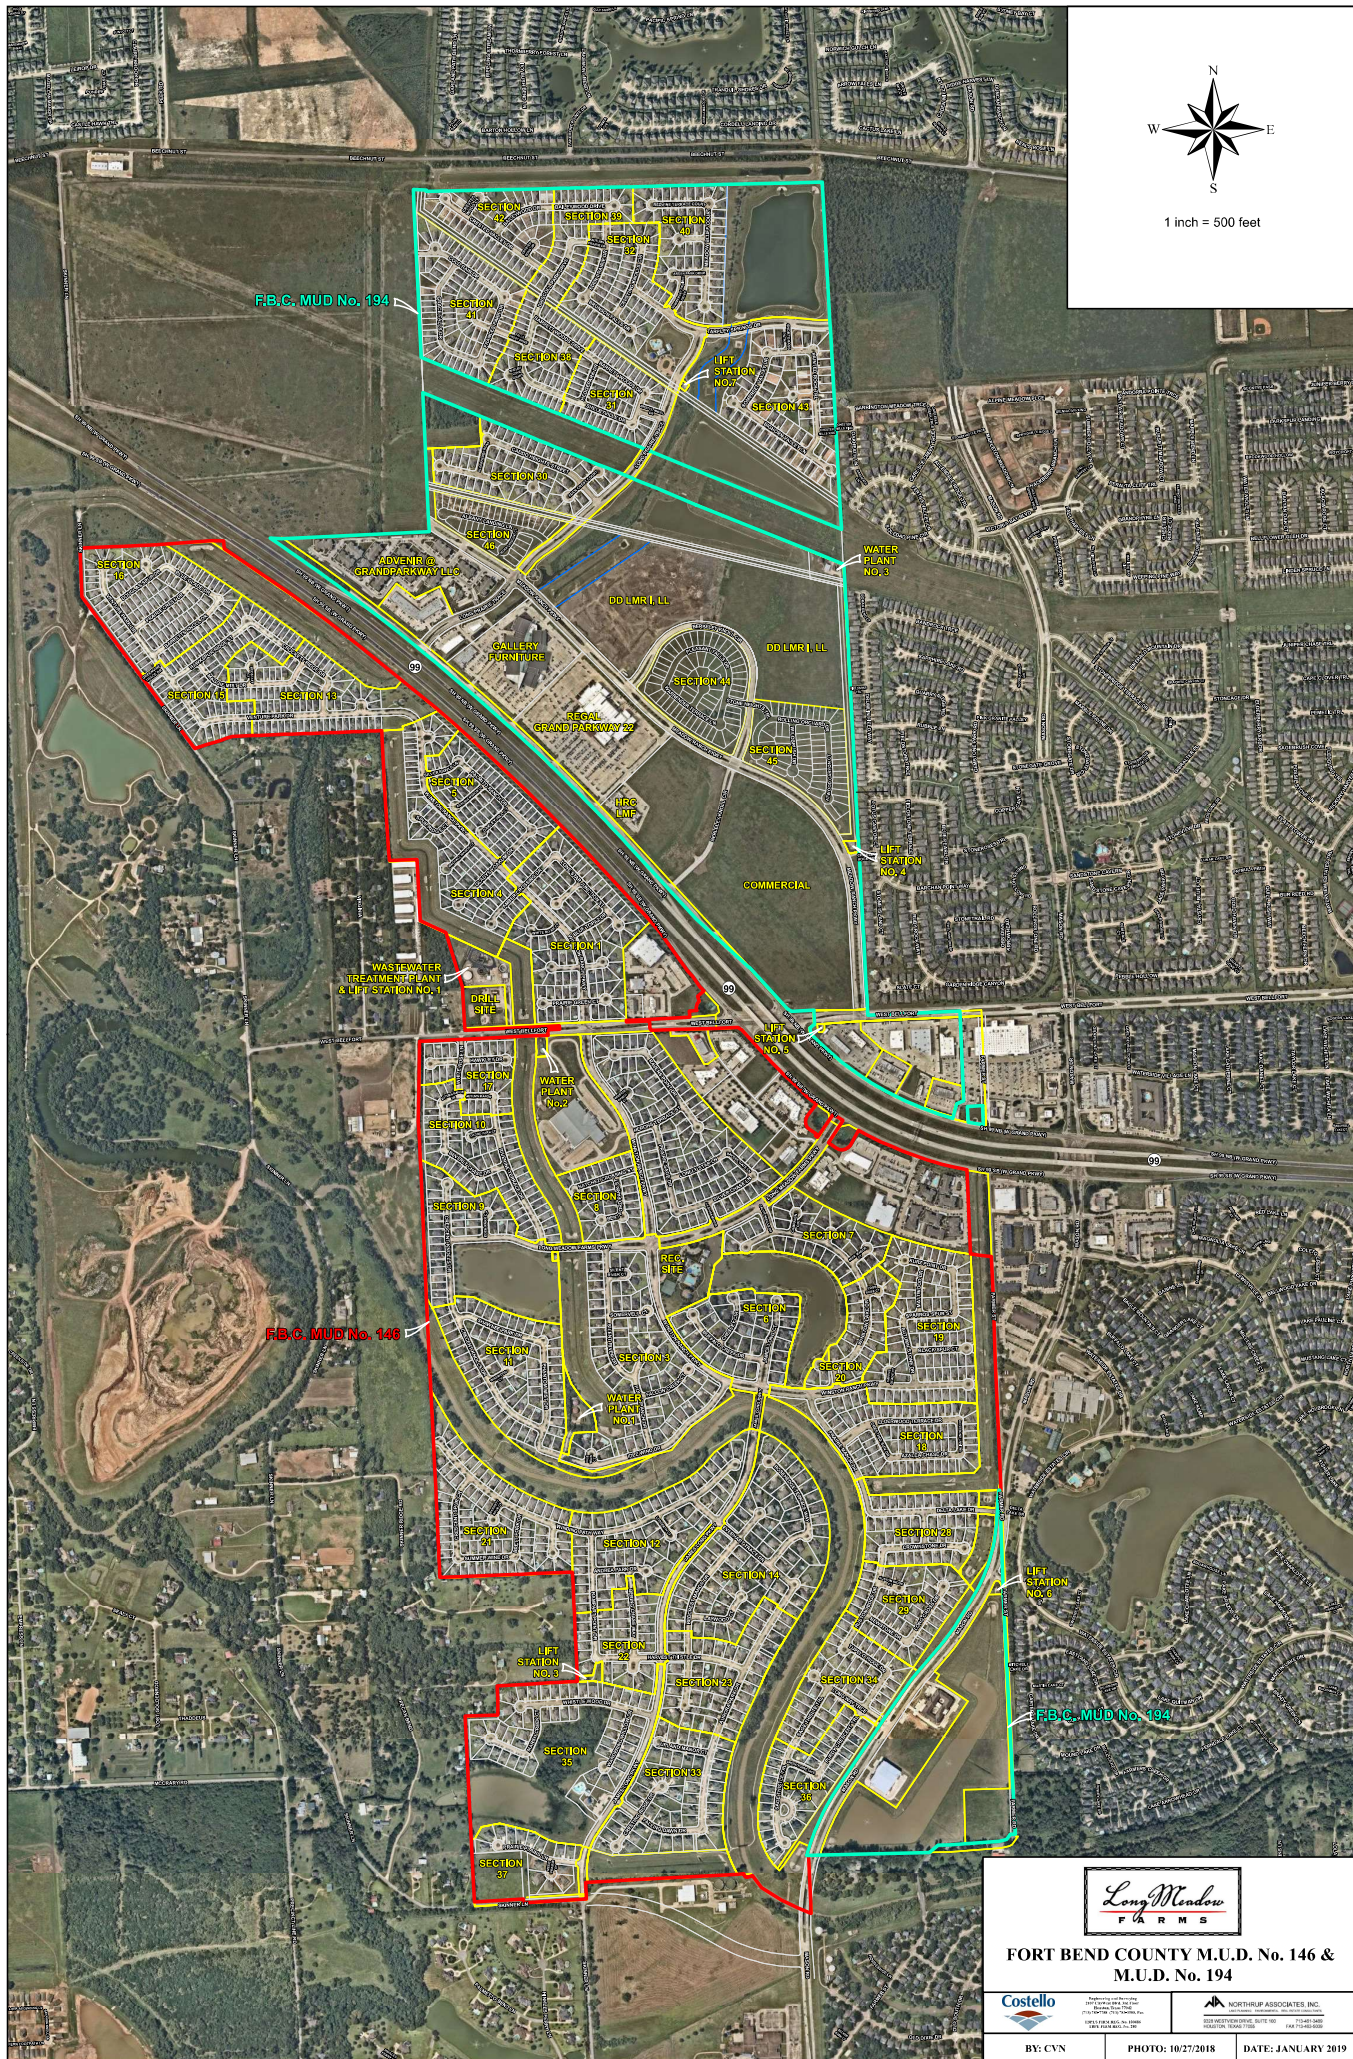

1 inch = 500 feet

FORT BEND COUNTY M.U.D. No. 146 & M.U.D. No. 194