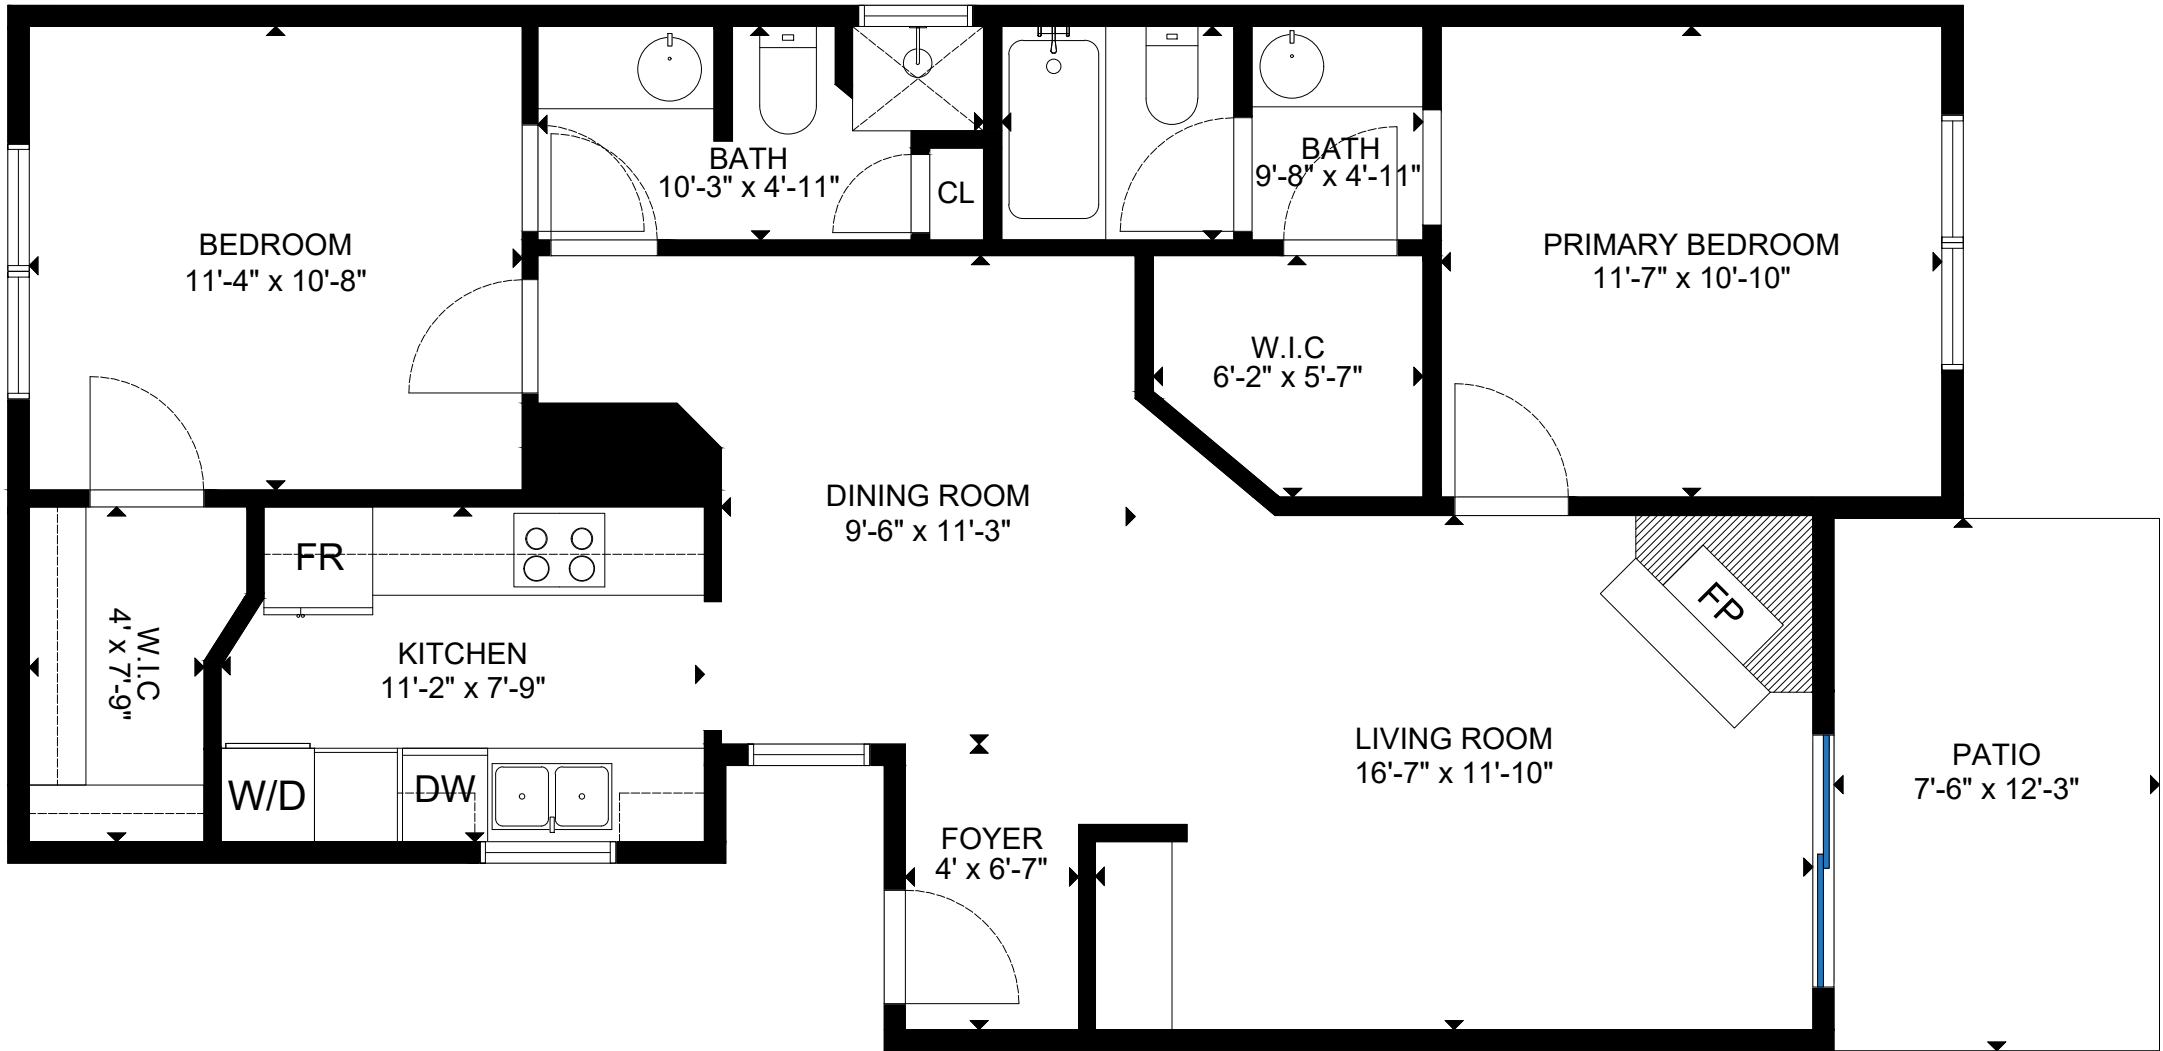

18880 Egret Bay

GROSS INTERNAL AREA

FLOOR 1: 957 sq. ft

EXCLUDED AREAS: PATIO: 86 sq.ft

TOTAL: 957 sq. ft

SIZE AND DIMENSIONS ARE APPROXIMATE, ACTUAL MAY VARY