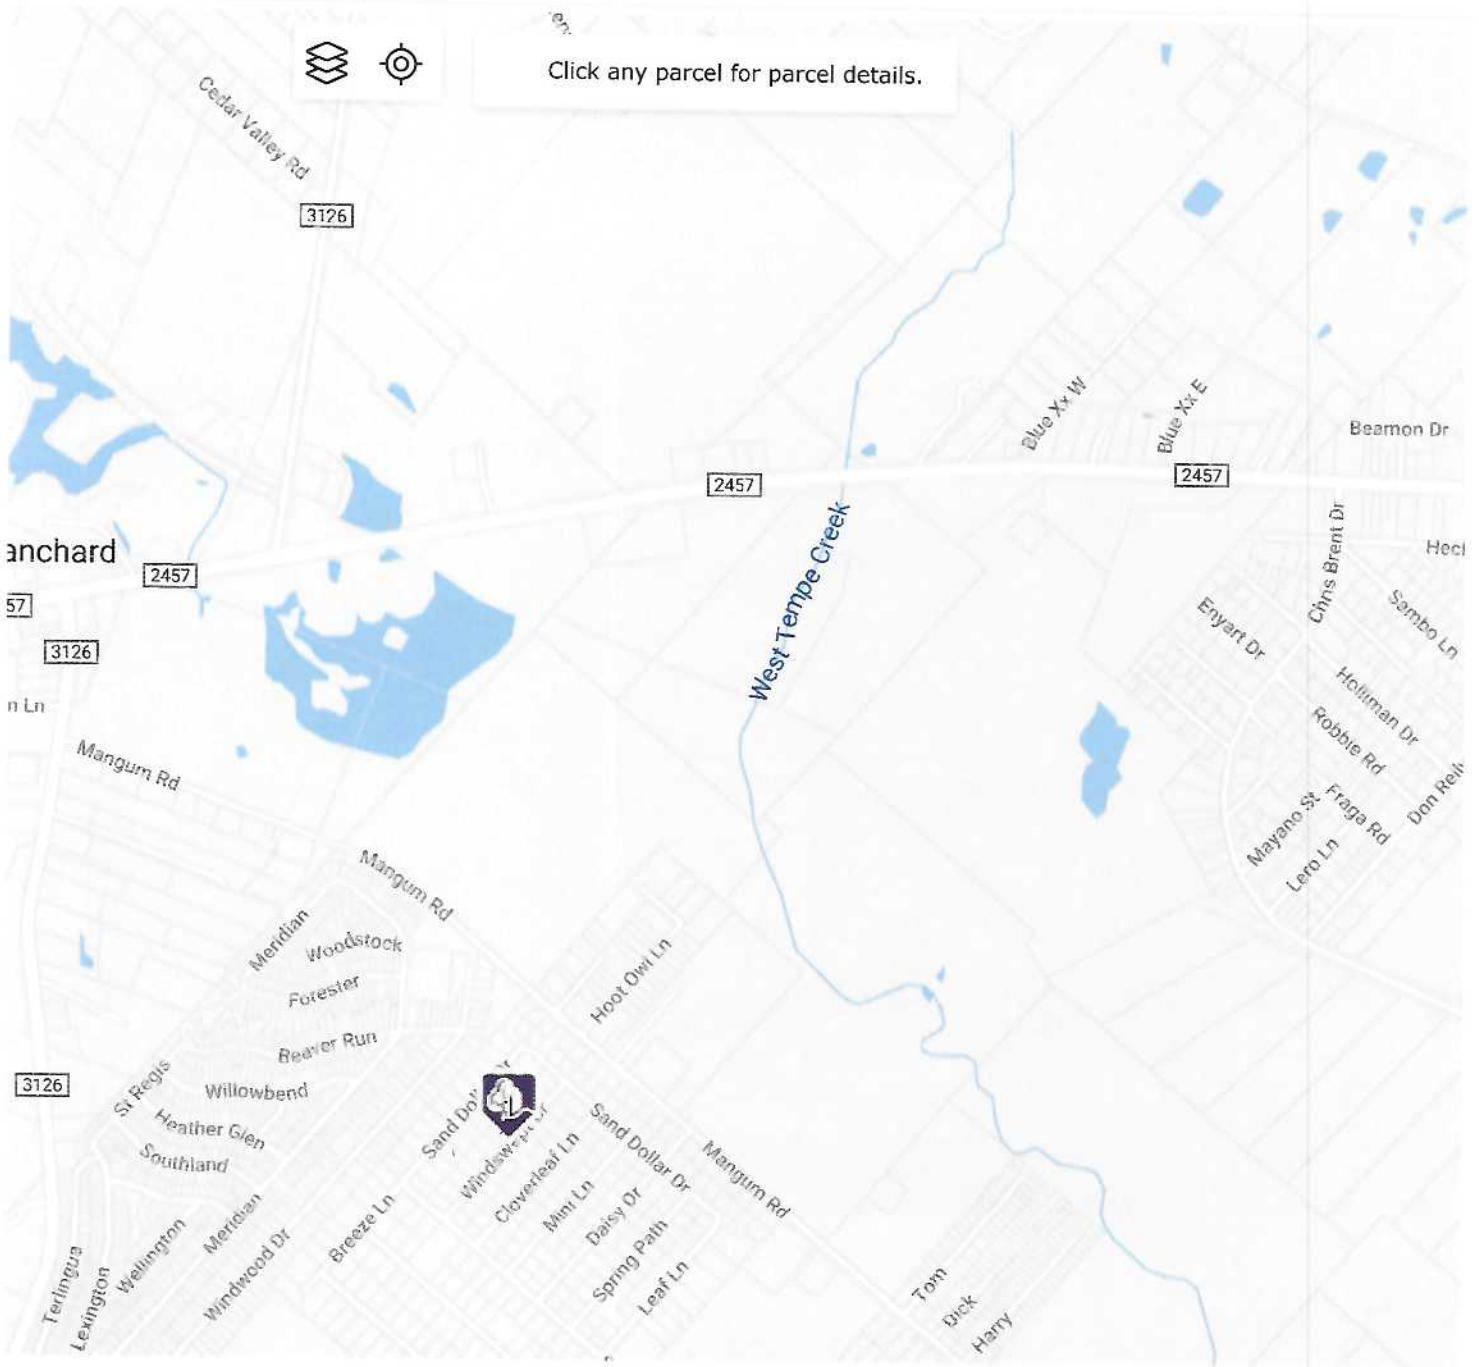

Map data ©2022 Google

Click any parcel for parcel details.

Map

Google Street View

3126

Click any parcel for parcel details.

Parcel Disclaimer

Ruler

Legend

3126

2000 ft

Map data ©2022 Google

Map

Google Street View

Click any parcel for parcel details.

Parcel Disclaimer

Ruler

Legend

1000 ft

Map data ©2022 Google

Map

Google Street View

Click any parcel for parcel details.

Mini

Parcel Disclaimer

Ruler

Legend

50 ft

Map data ©2022 Google