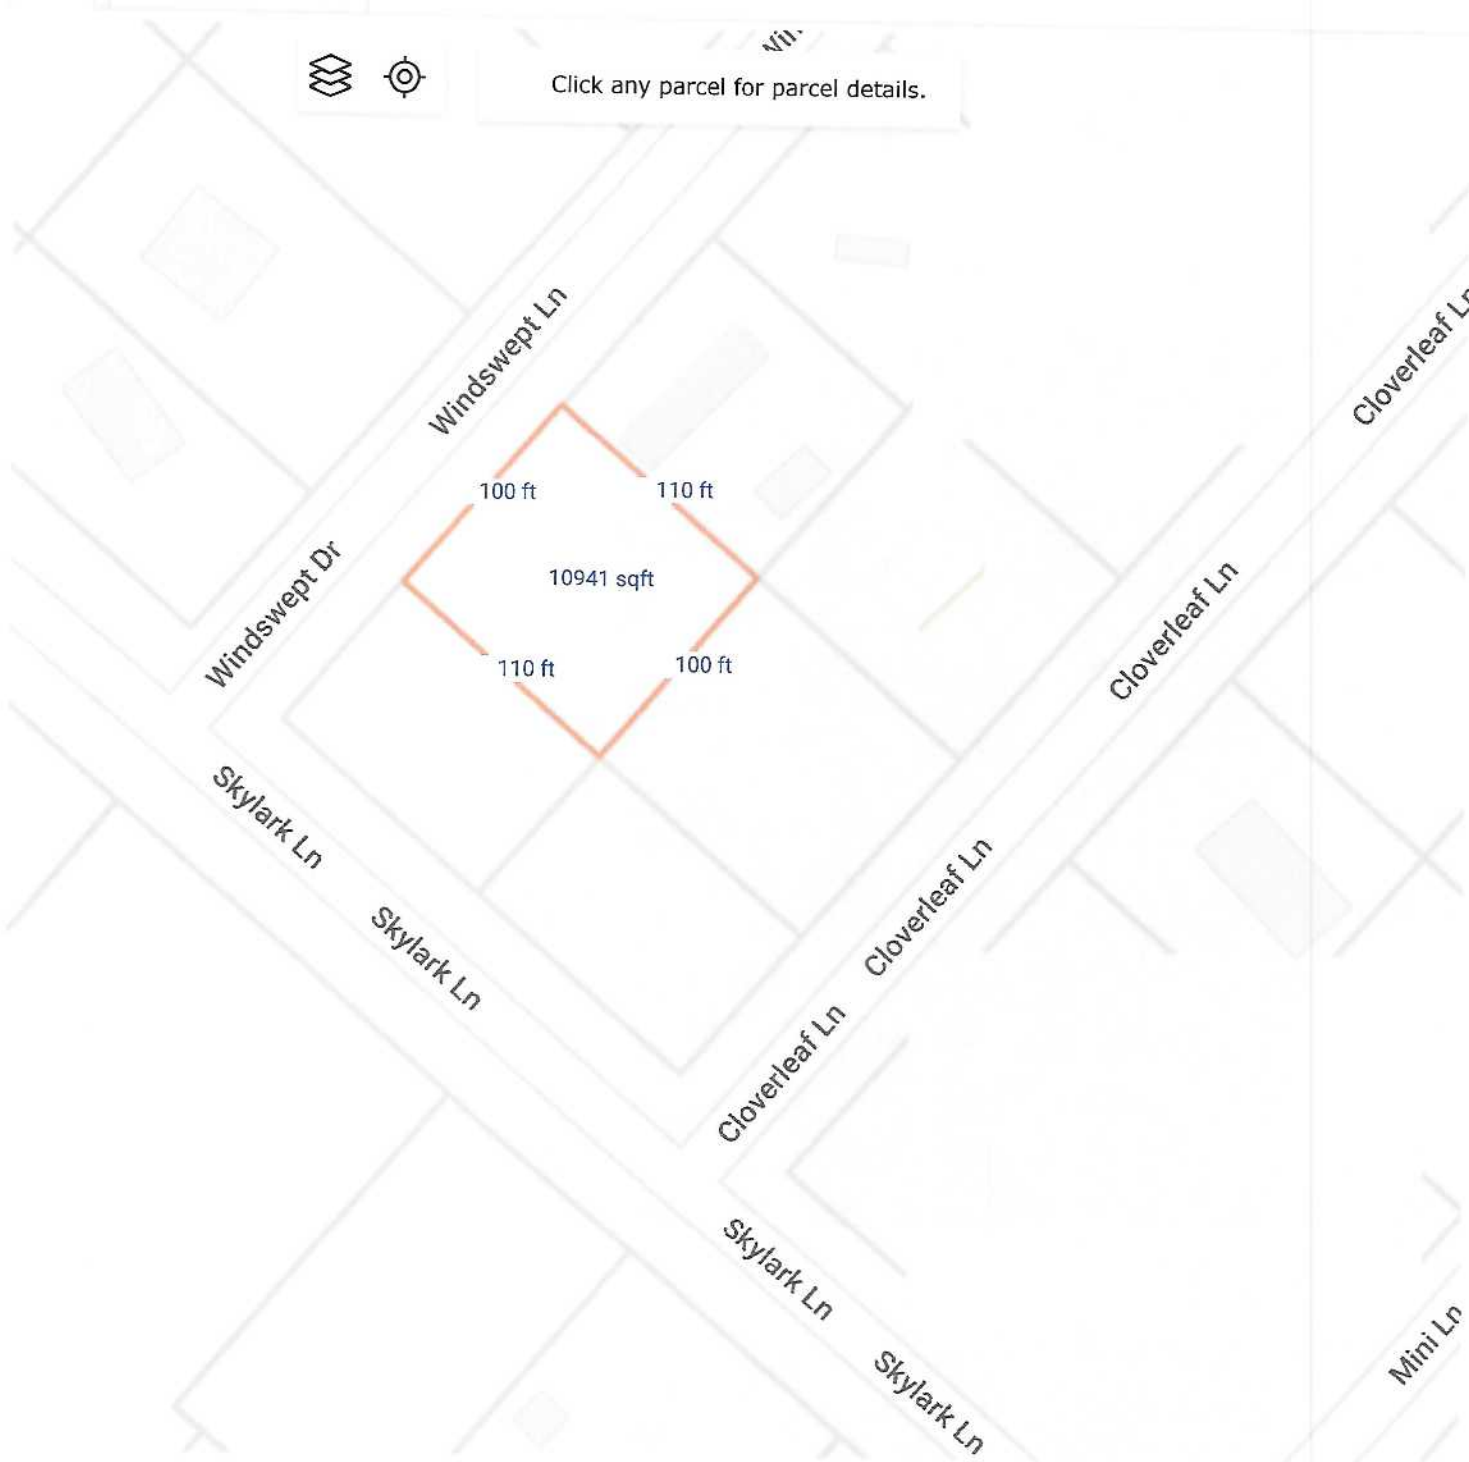

Map data ©2022 Google

Click any parcel for parcel details.

Map

Google Street View

3126

Click any parcel for parcel details.

Parcel Disclaimer

Ruler

Legend

3126

2000 ft

Map data ©2022 Google

Map

Google Street View

Click any parcel for parcel details.

Parcel Disclaimer

Ruler

Legend

1000 ft

Map data ©2022 Google

Map

Google Street View

Click any parcel for parcel details.

Mini

Parcel Disclaimer

Ruler

Legend

50 ft

Map data ©2022 Google