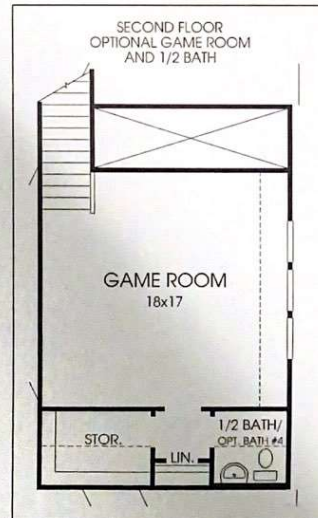

## Design 2589W

This home contains approximately 2,589 square feet.\*

This option adds approximately 475 square feet.

\* See Page 3 for Details and Disclaimers.  
© Perry Homes, LLC 2017  
03/05/2018  
(50' CL)