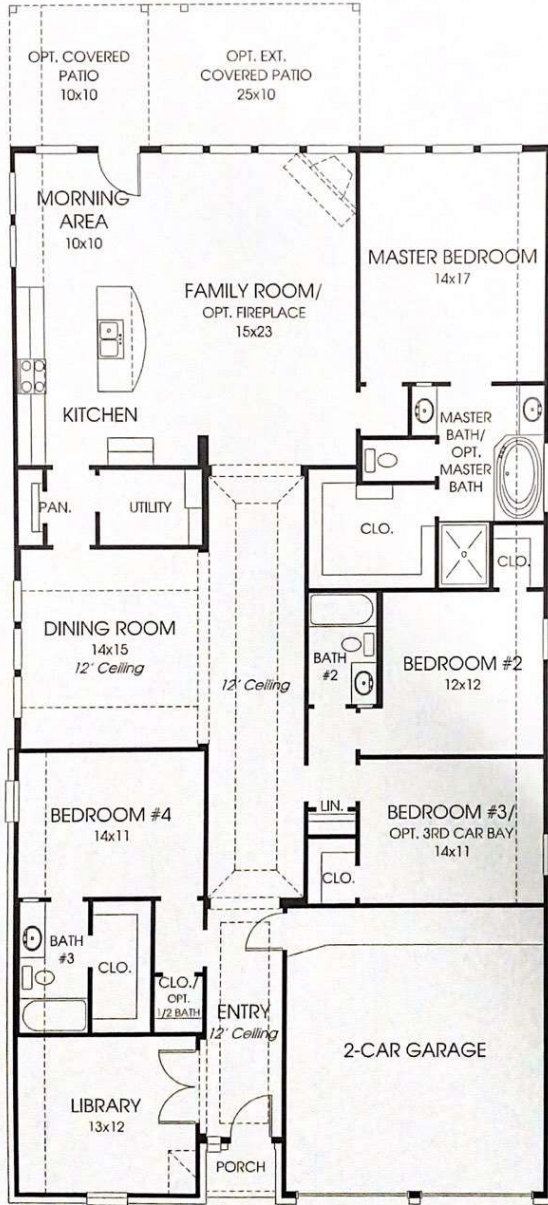

# DESIGNS

## Design 2589W

This home contains approximately 2,589 square feet.\*

This option adds approximately 475 square feet.

\* See Page 3 for Details and Disclaimers.  
© Perry Homes, LLC 2017  
03/05/2018  
(50' CL)