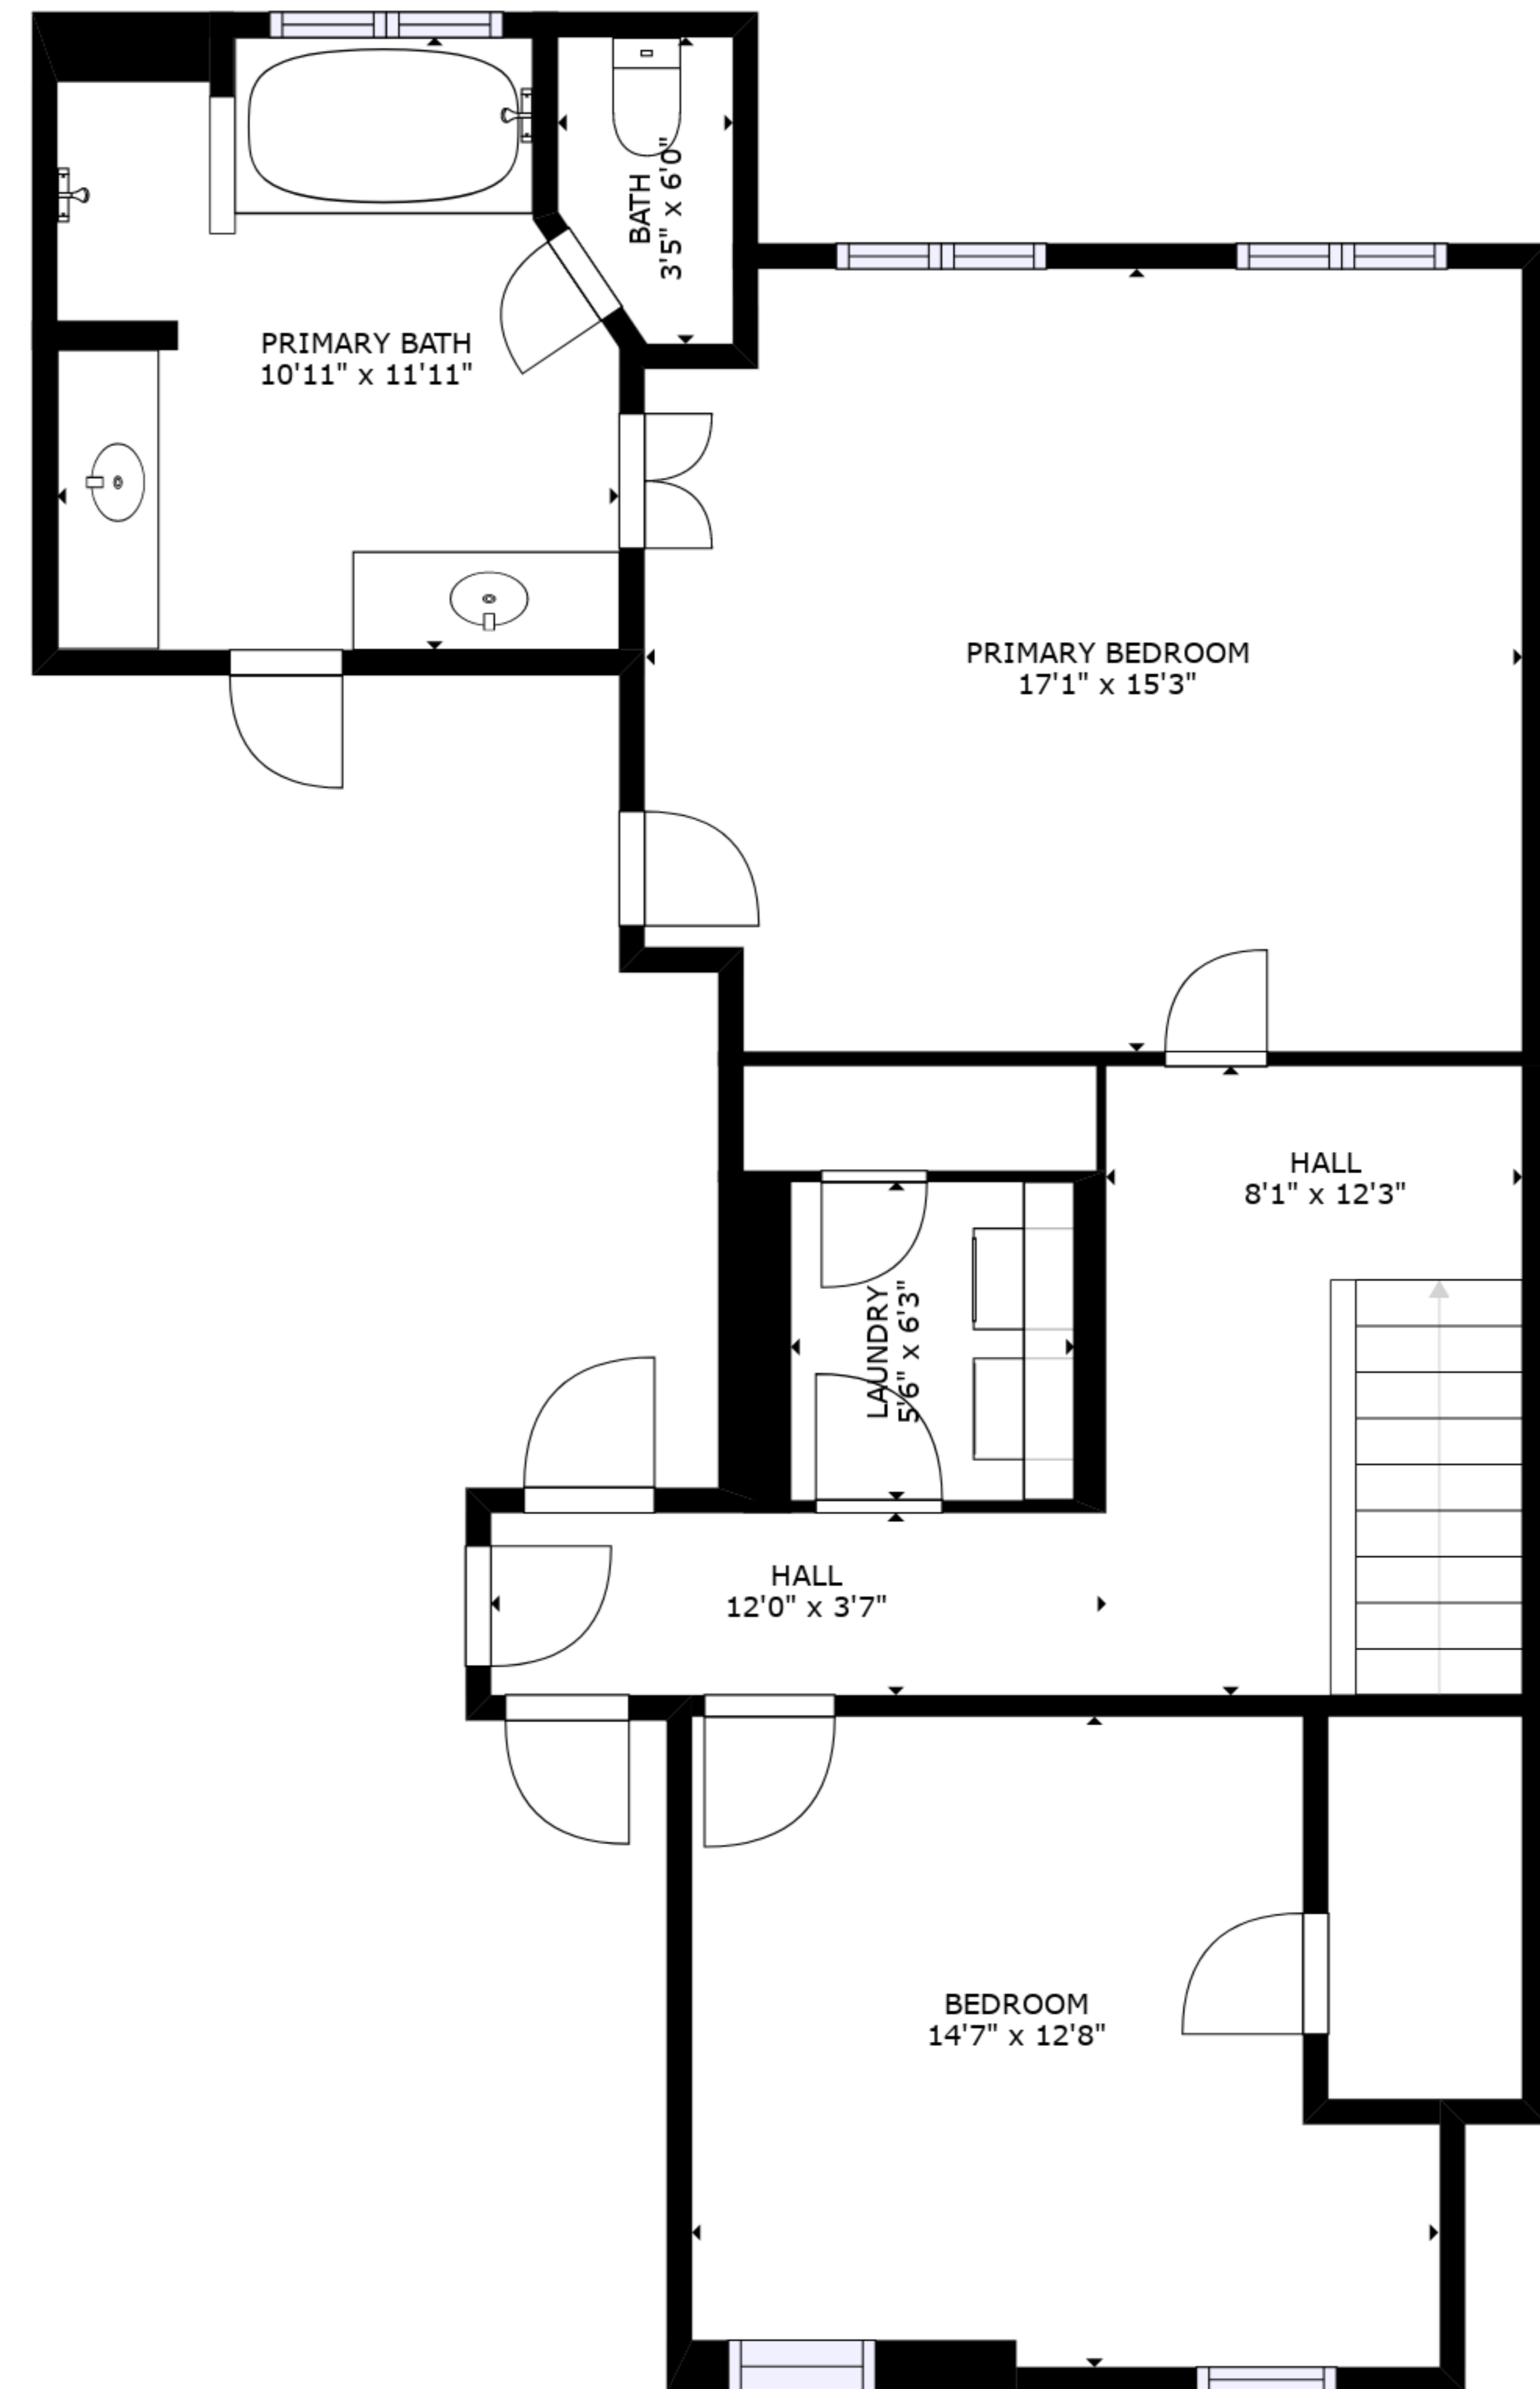

FLOOR 1

FLOOR 2

GROSS INTERNAL AREA
 FLOOR 1: 842 sq. ft, FLOOR 2: 804 sq. ft
 EXCLUDED AREAS: , PATIO: 112 sq. ft
 TOTAL: 1646 sq. ft

SIZES AND DIMENSIONS ARE APPROXIMATE, ACTUAL MAY VARY.