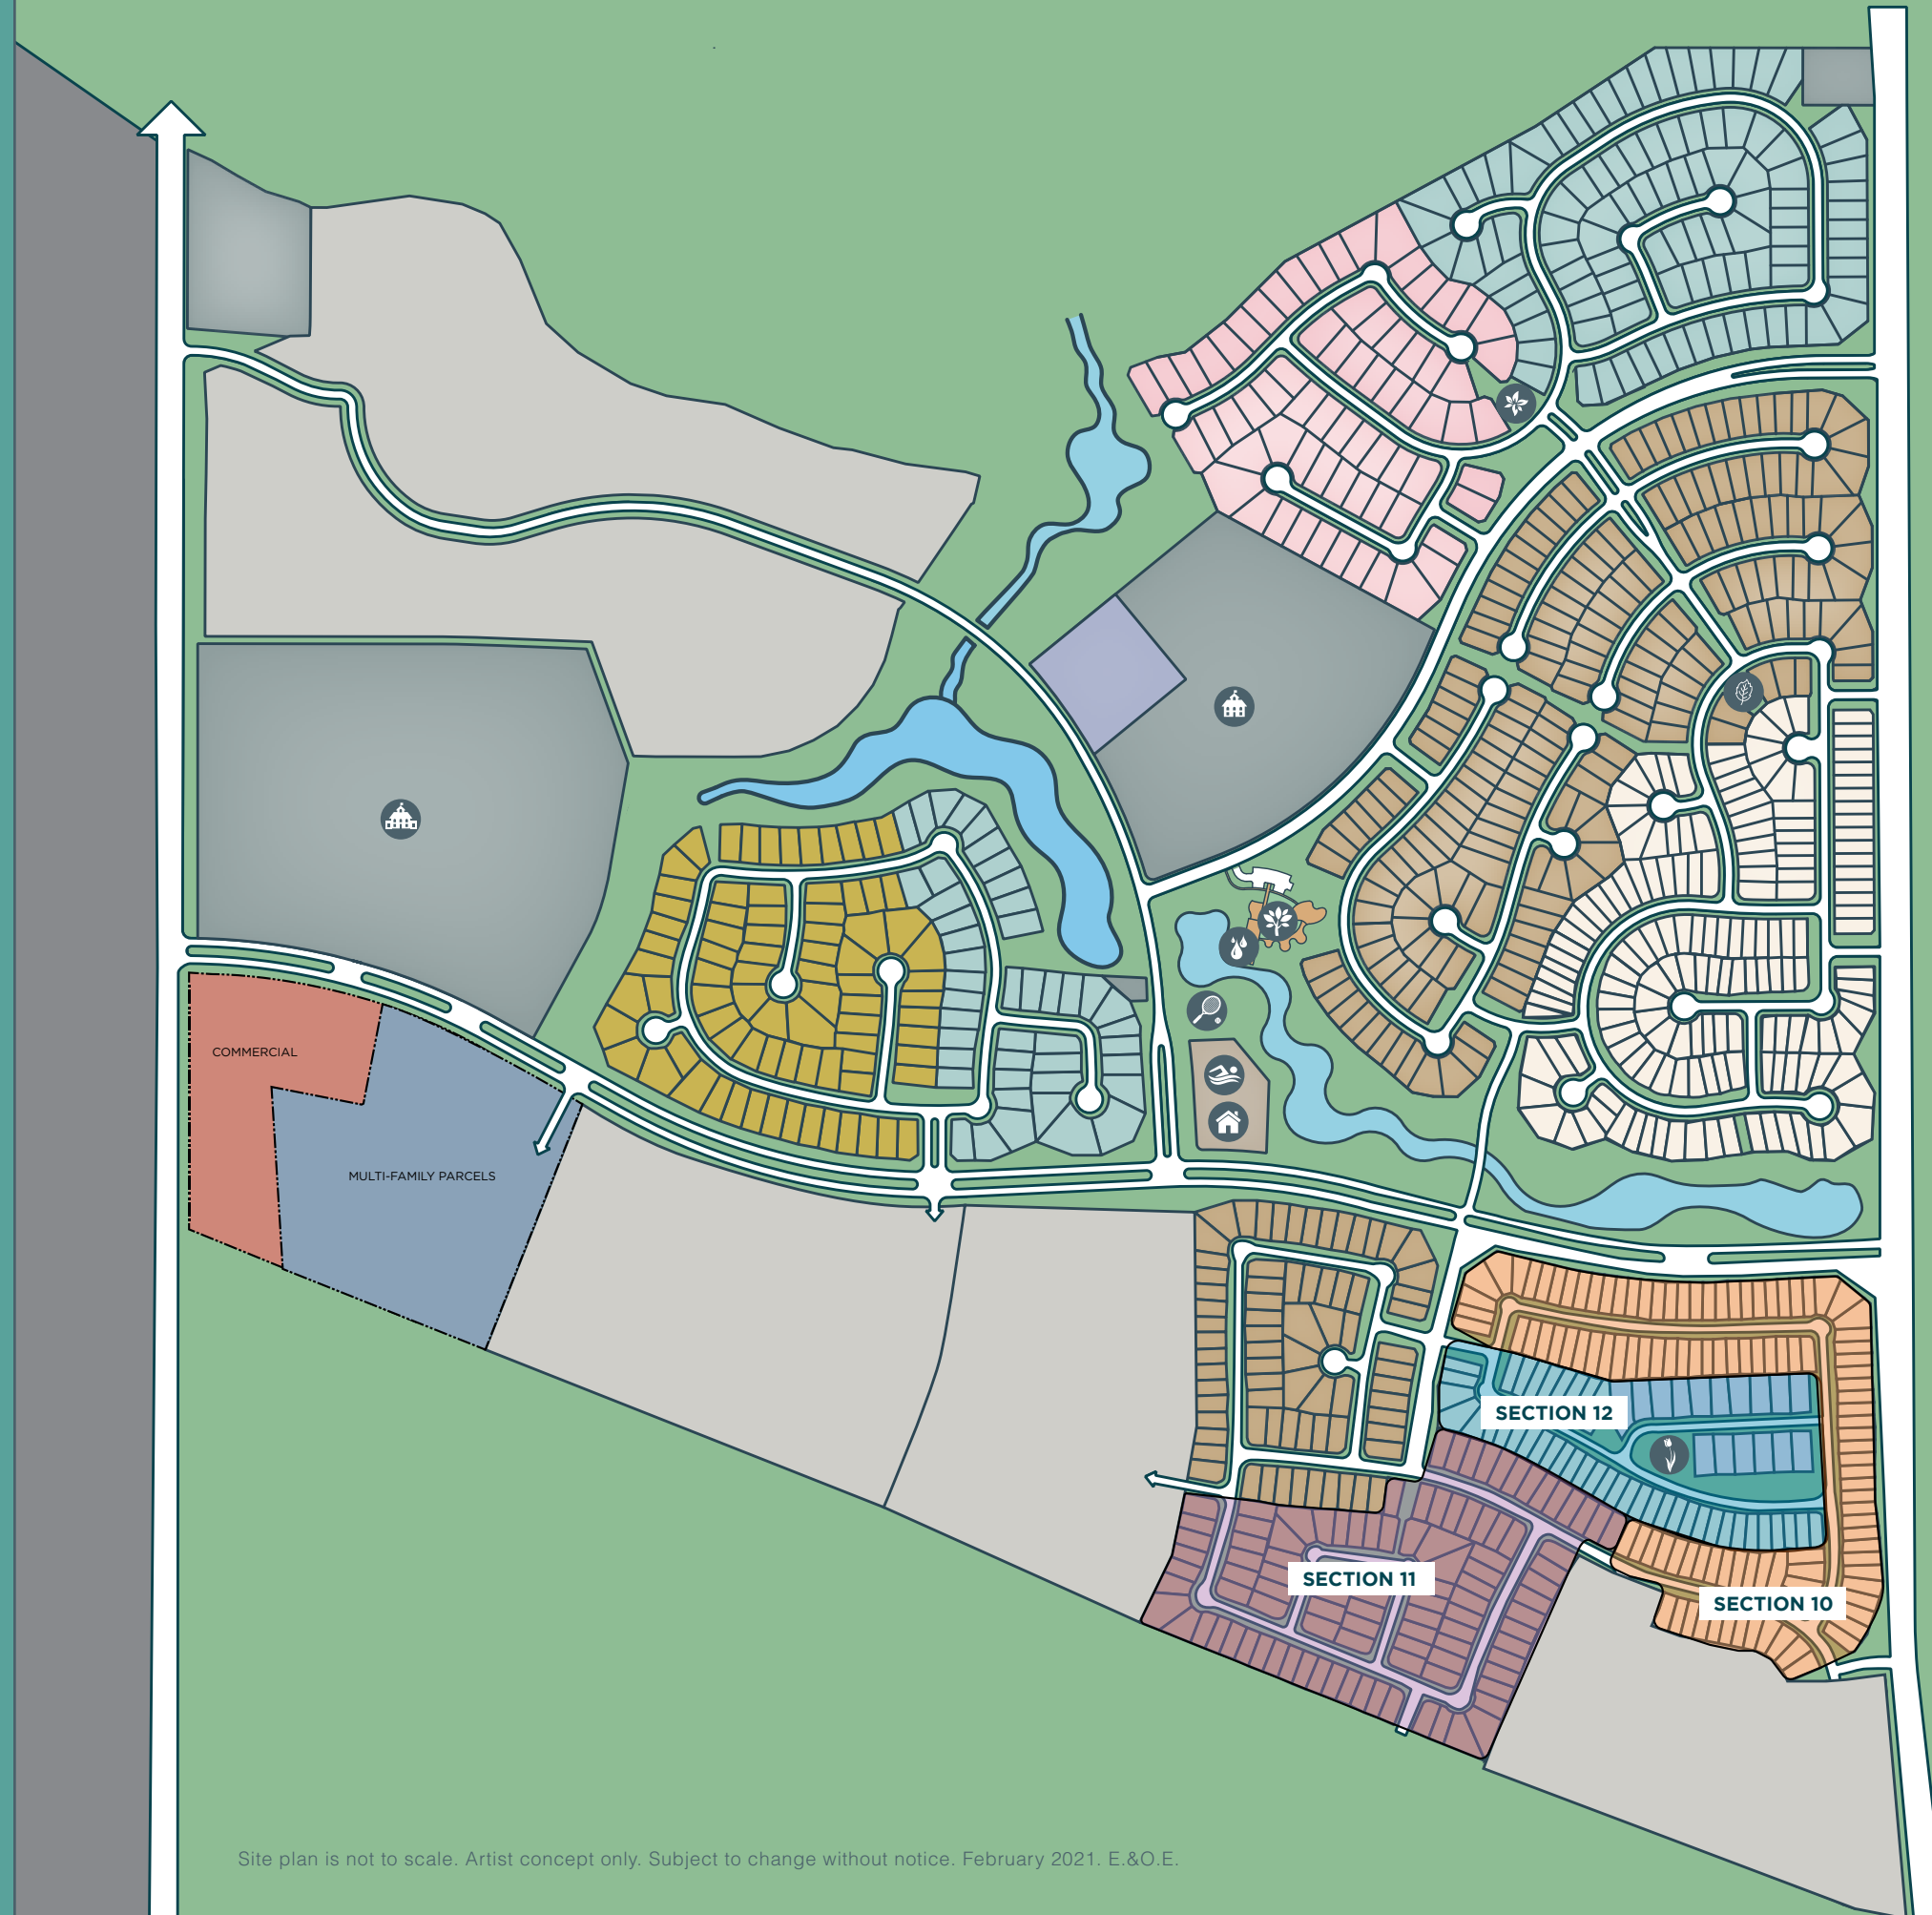

-  30' Homesites
-  40' Homesites
-  50' Homesites
-  55' Homesites
-  60' Homesites
-  70' Homesites
-  Future Development
-  Adventure Park
-  Wildflower Pocket Park
-  Lady Bird Pocket Park
-  Tulip Pocket Park
-  The Meadowfield Clubhouse
-  Resort-style Pool
-  Splash Pad
-  Spike Tennis Courts
-  Future On-Site Elementary School
-  Future On-Site Middle School

Site plan is not to scale. Artist concept only. Subject to change without notice. February 2021. E.&O.E.