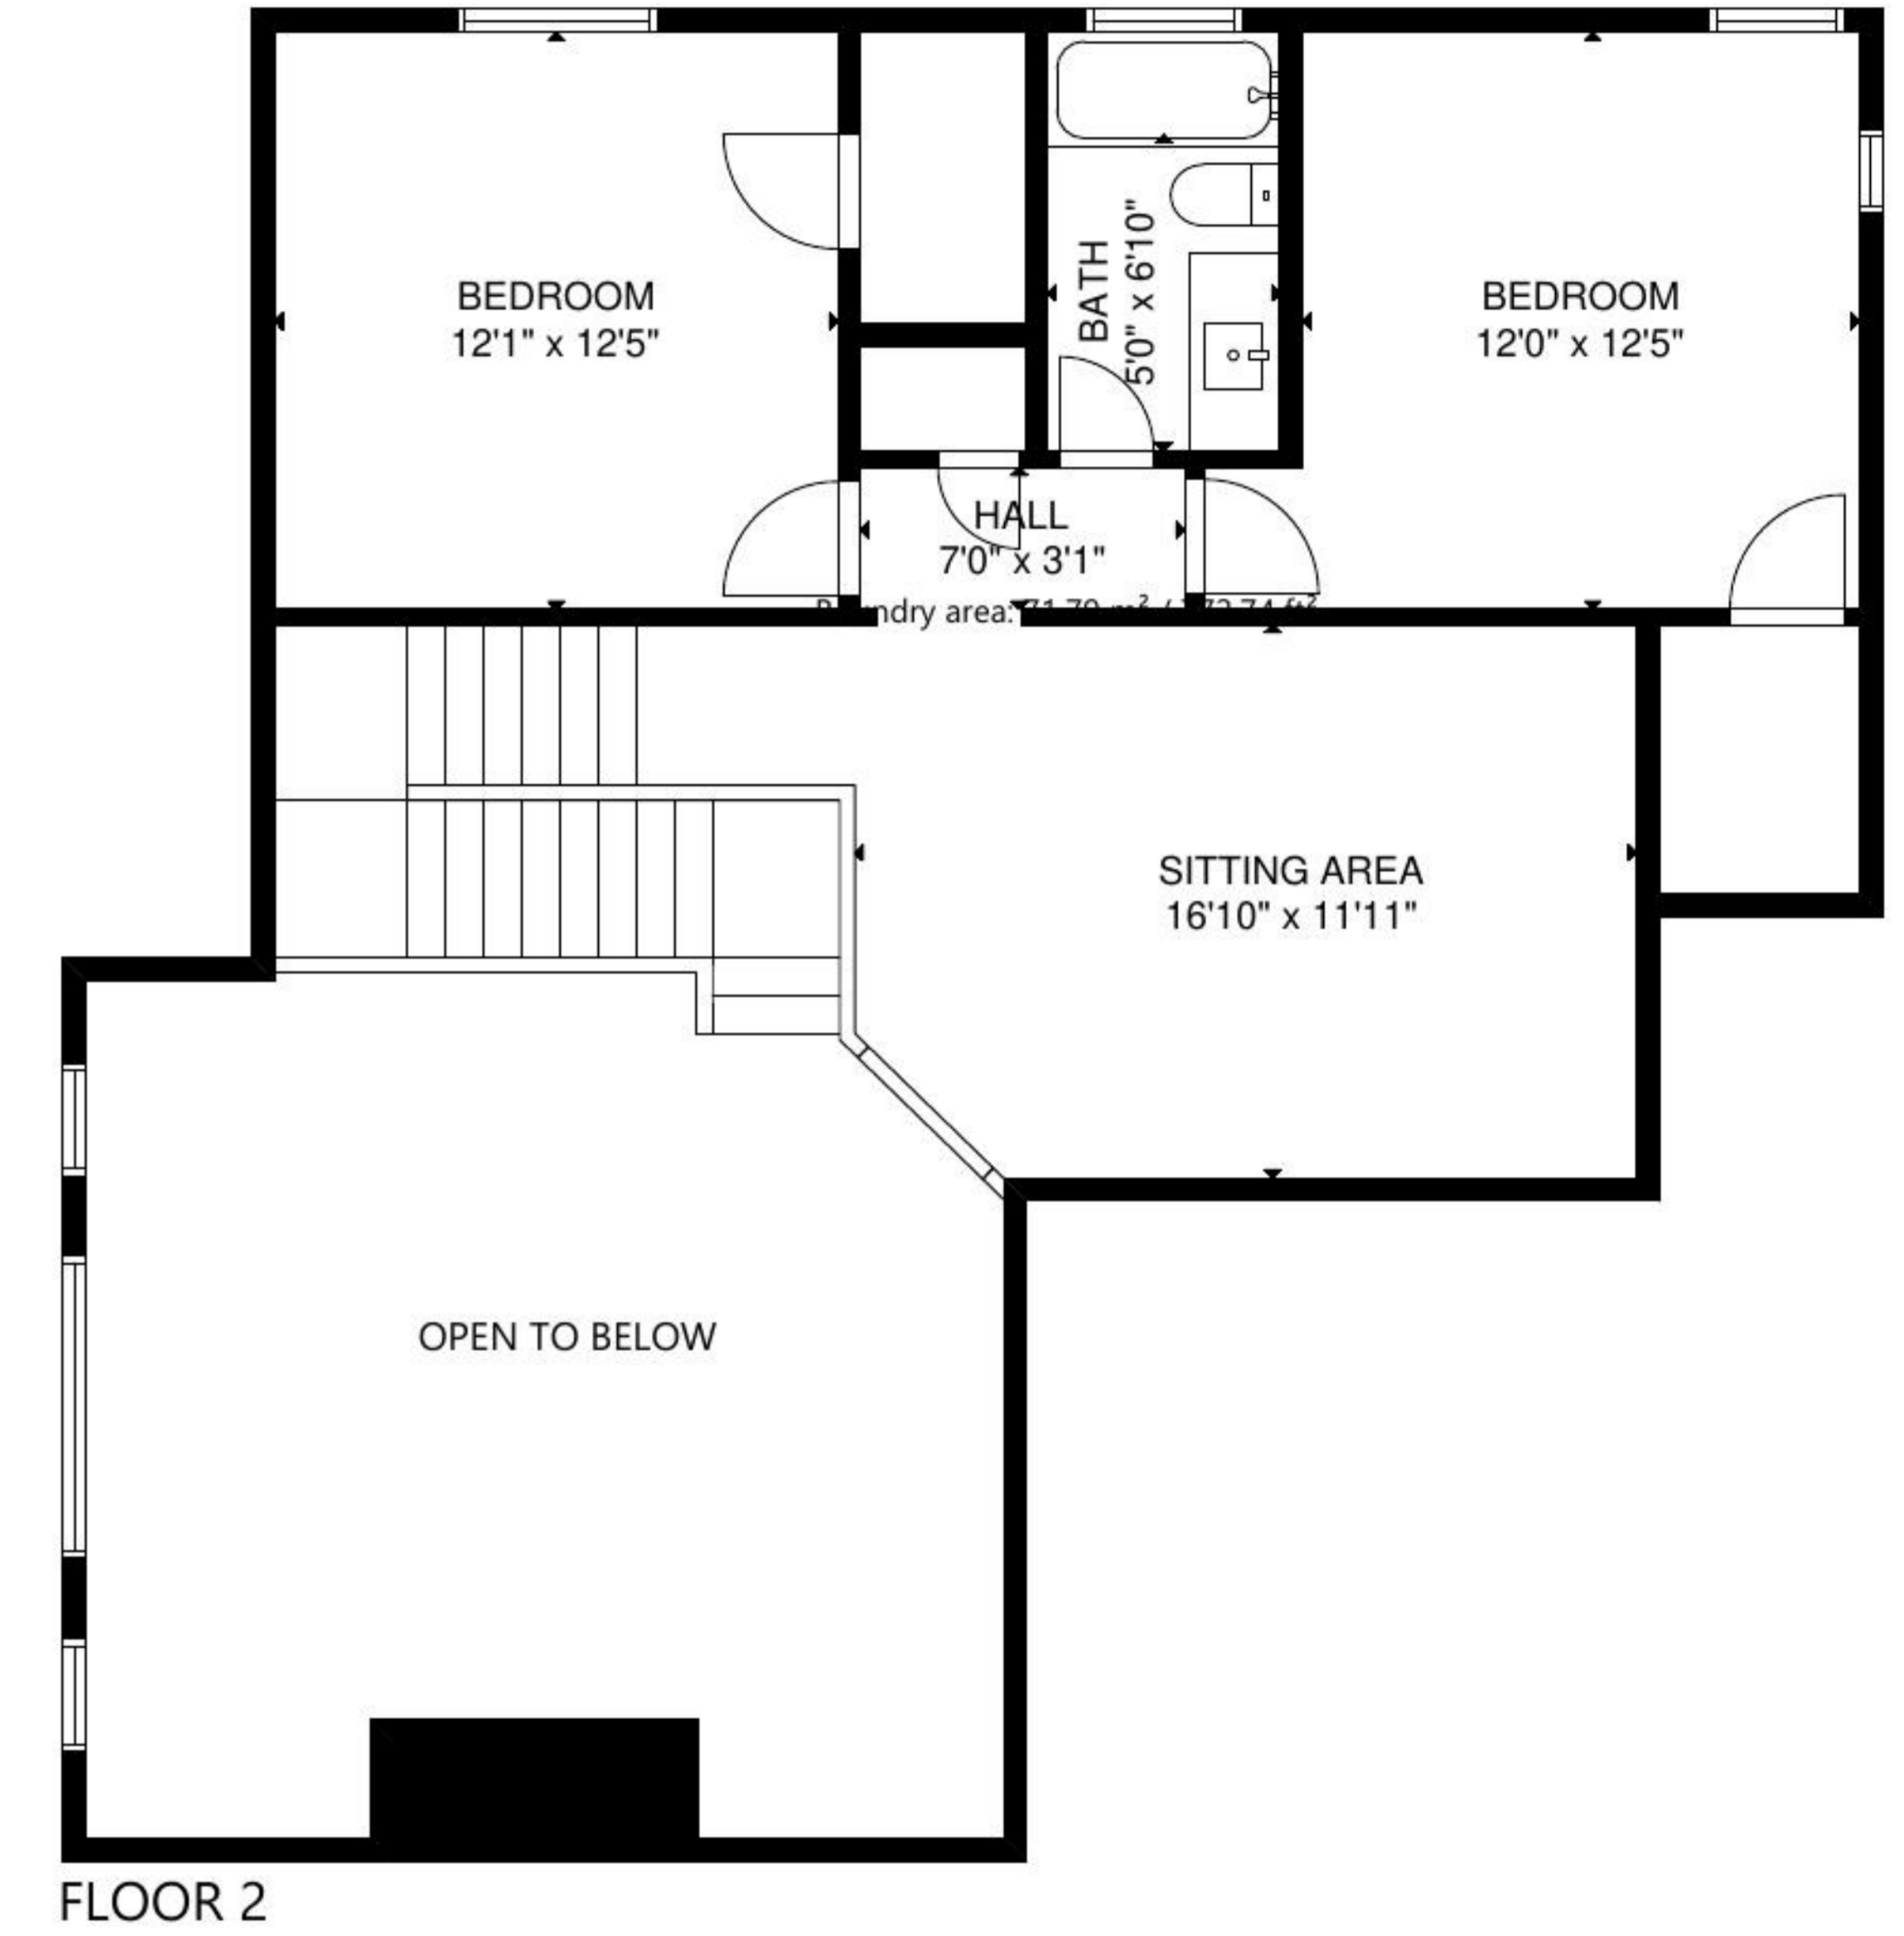

15402 Wisteria Spring Ct Cypress TX 77433

GROSS INTERNAL AREA
TOTAL: 2,575 sq ft
FLOOR 1: 1,818 sq ft, FLOOR 2: 757 sq ft
EXCLUDED AREA: GARAGE: 540 sq ft
SIZE AND DIMENSIONS ARE APPROXIMATE, ACTUAL MAY VARY.