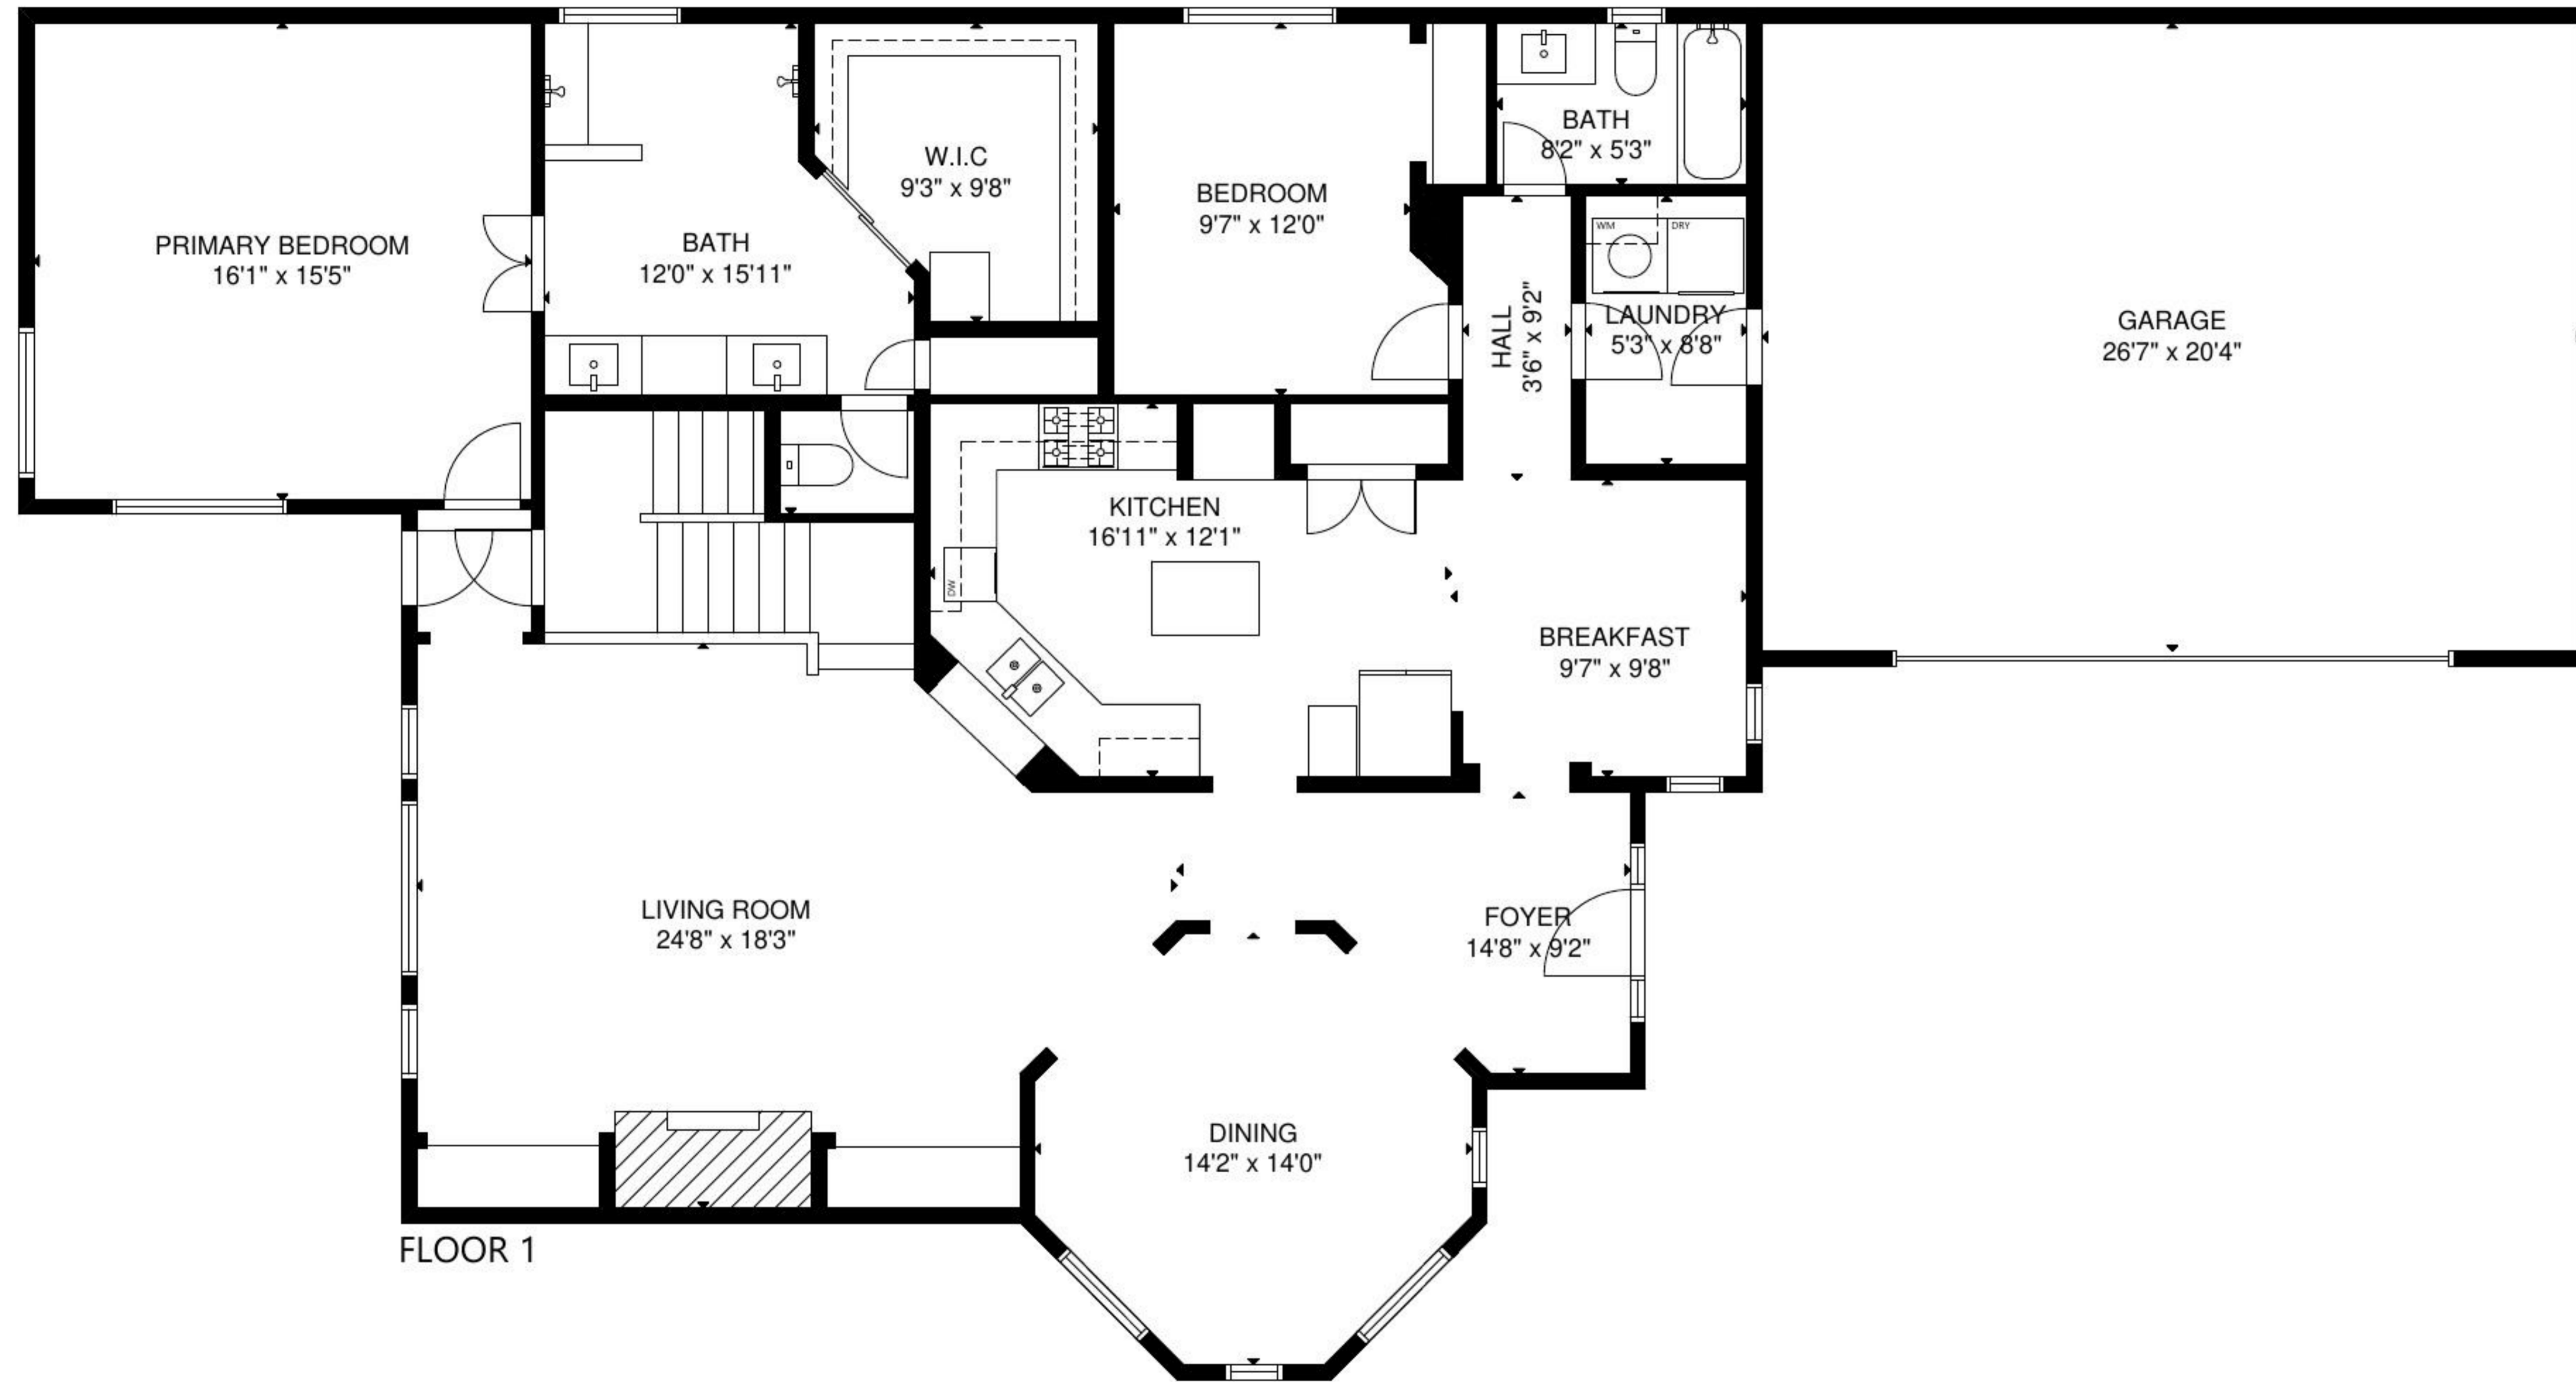

15402 Wisteria Spring Ct Cypress TX 77433

GROSS INTERNAL AREA
TOTAL: 2,575 sq ft
FLOOR 1: 1,818 sq ft, FLOOR 2: 757 sq ft
EXCLUDED AREA: GARAGE: 540 sq ft
SIZE AND DIMENSIONS ARE APPROXIMATE, ACTUAL MAY VARY.