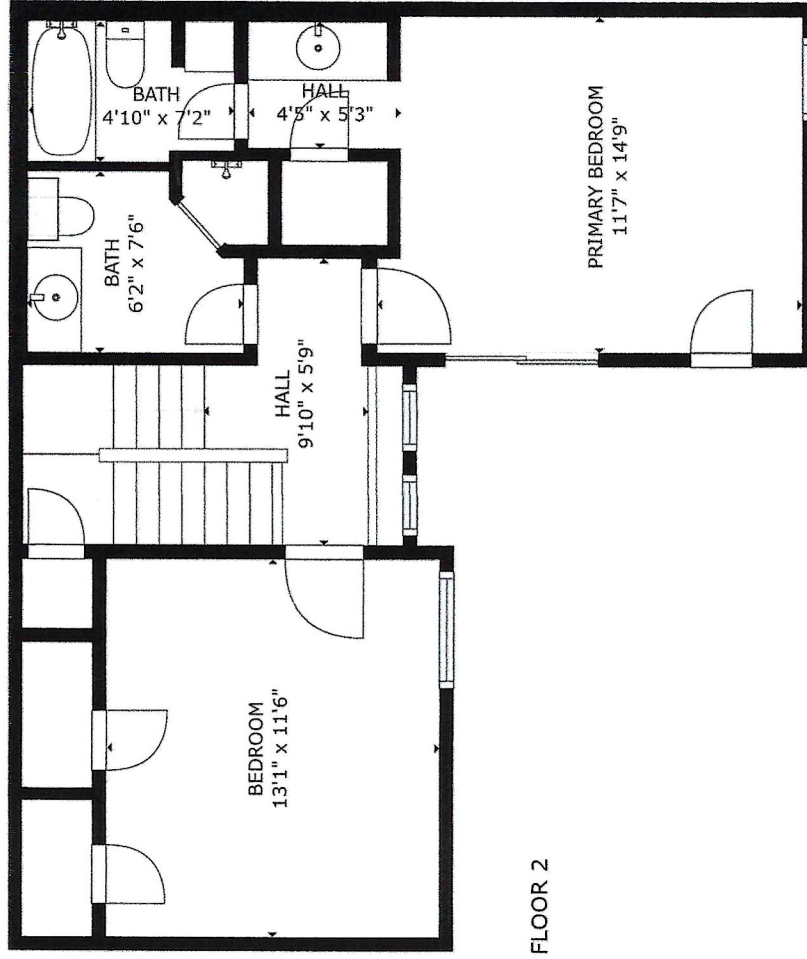

FLOOR 1

FLOOR 2

GROSS INTERNAL AREA
 FLOOR 1: 577 sq. ft., FLOOR 2: 587 sq. ft.
 TOTAL: 1164 sq. ft.

SIZES AND DIMENSIONS ARE APPROXIMATE. ACTUAL MAY VARY.